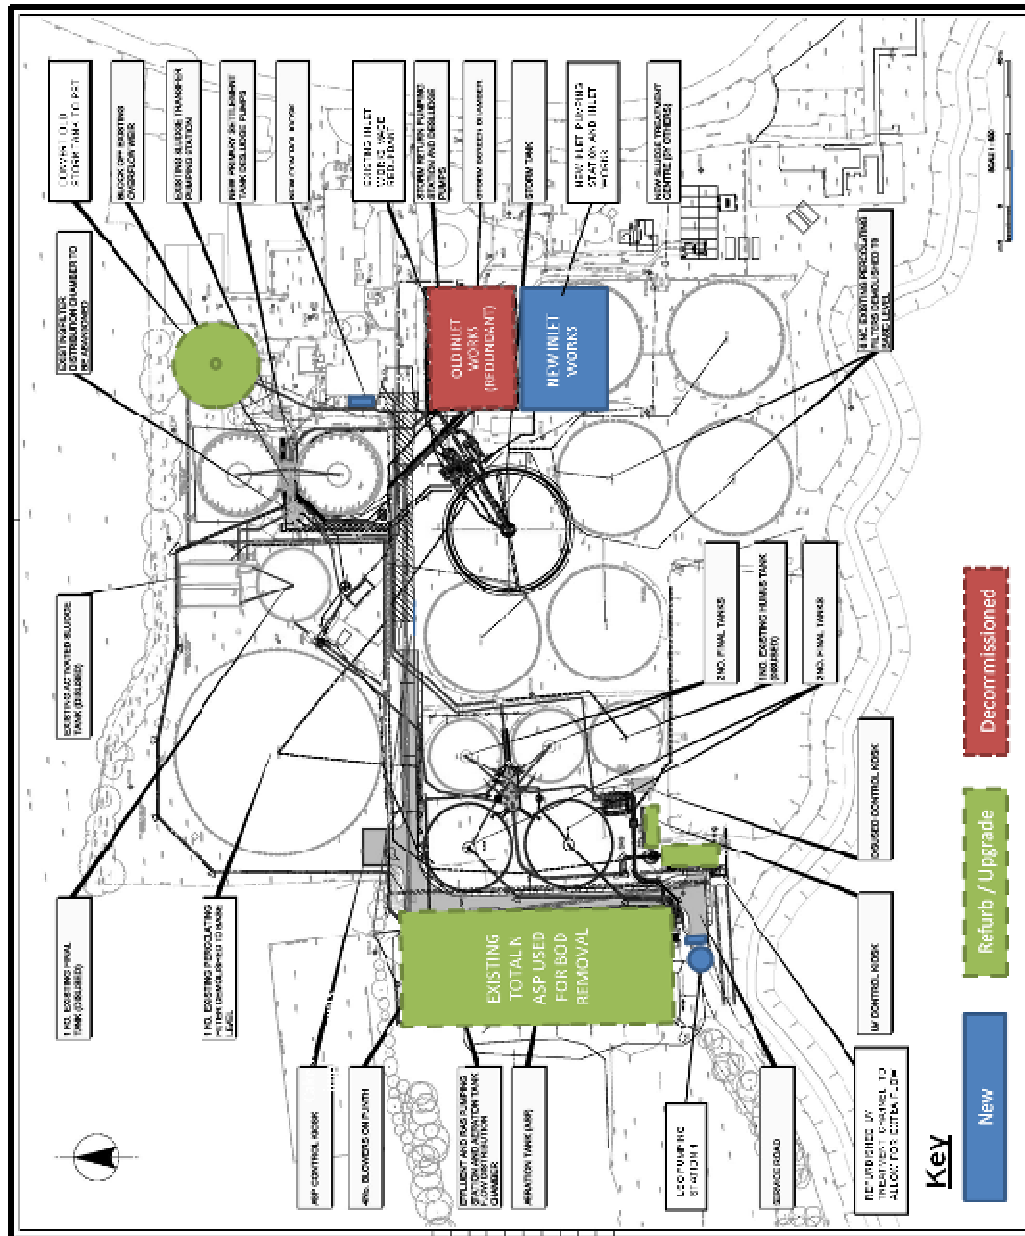

APPENDIX A

Large Version of Site Layout for Proposed Upgrade to Tangmere WwTW

APPENDIX B

Heritage and Landscape Constraint Map for Tangmere / Lavant Flow Transfer

APPENDIX D

Site Layout for Proposed upgrade to Chichester WwTW, LSO option

APPENDIX E

Heritage and Landscape Constraint Map for Tangmere / Lavant Flow Transfer