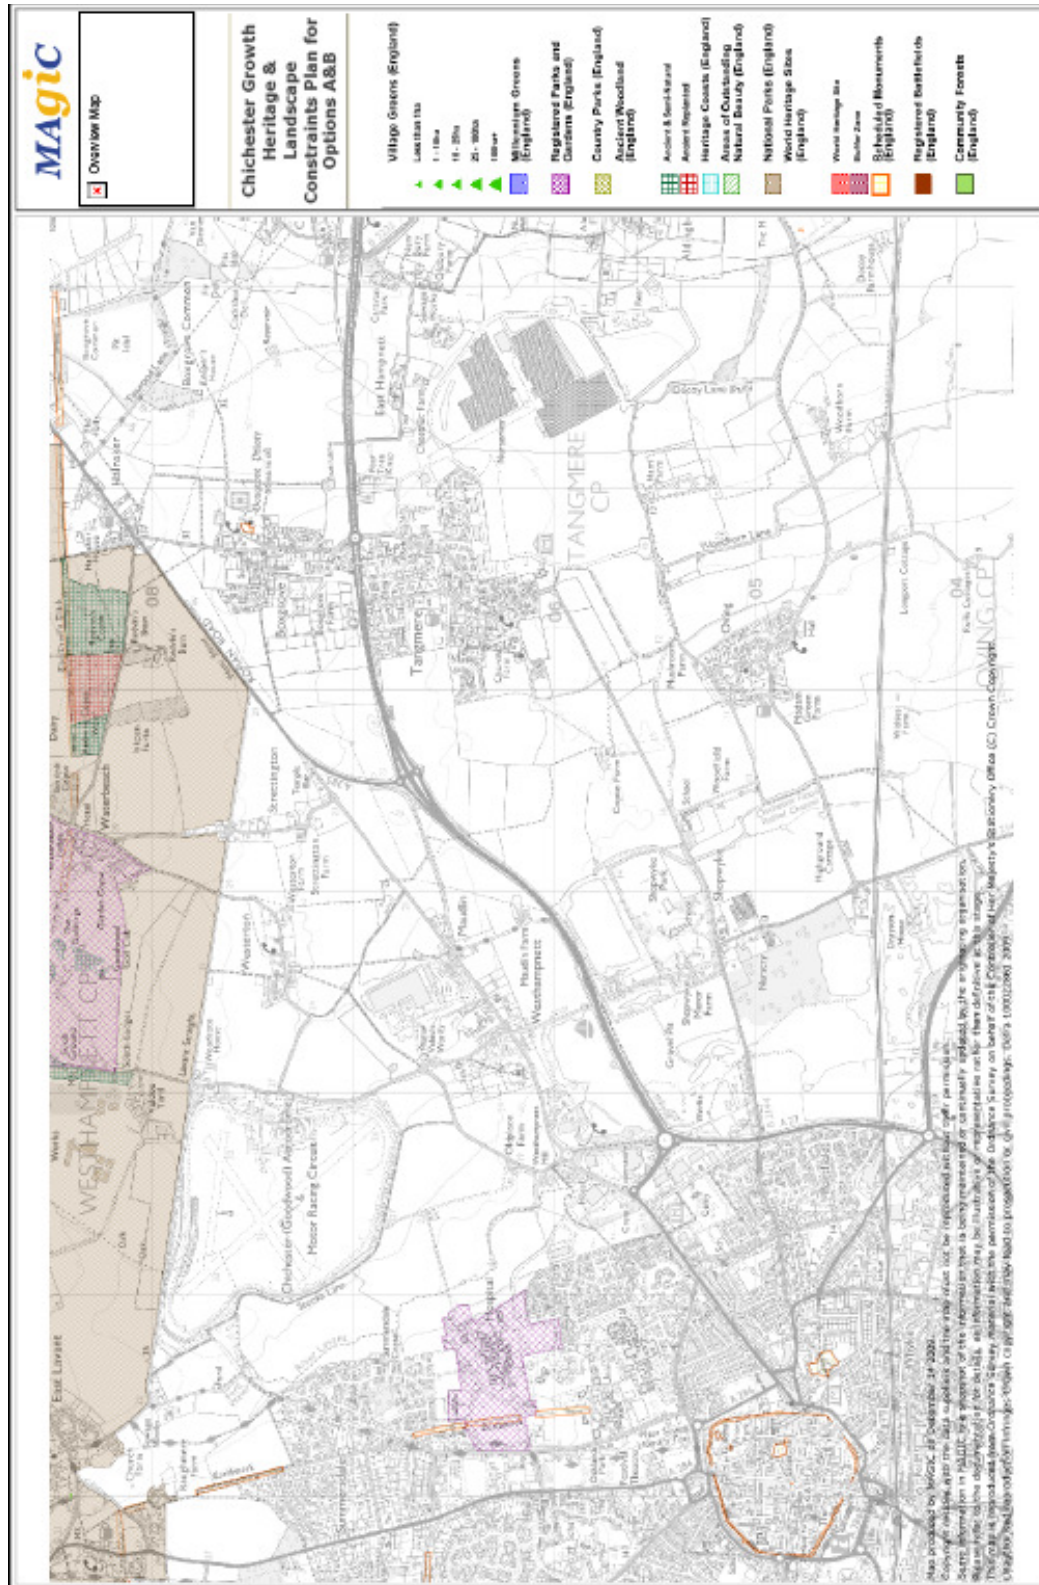

APPENDIX A

Large Version of Site Layout for Proposed Upgrade to Tangmere WwTW

APPENDIX B

Heritage and Landscape Constraint Map for Tangmere / Lavant Flow Transfer

APPENDIX D

Site Layout for Proposed upgrade to Chichester WwTW, LSO option

APPENDIX E

Heritage and Landscape Constraint Map for Tangmere / Lavant Flow Transfer