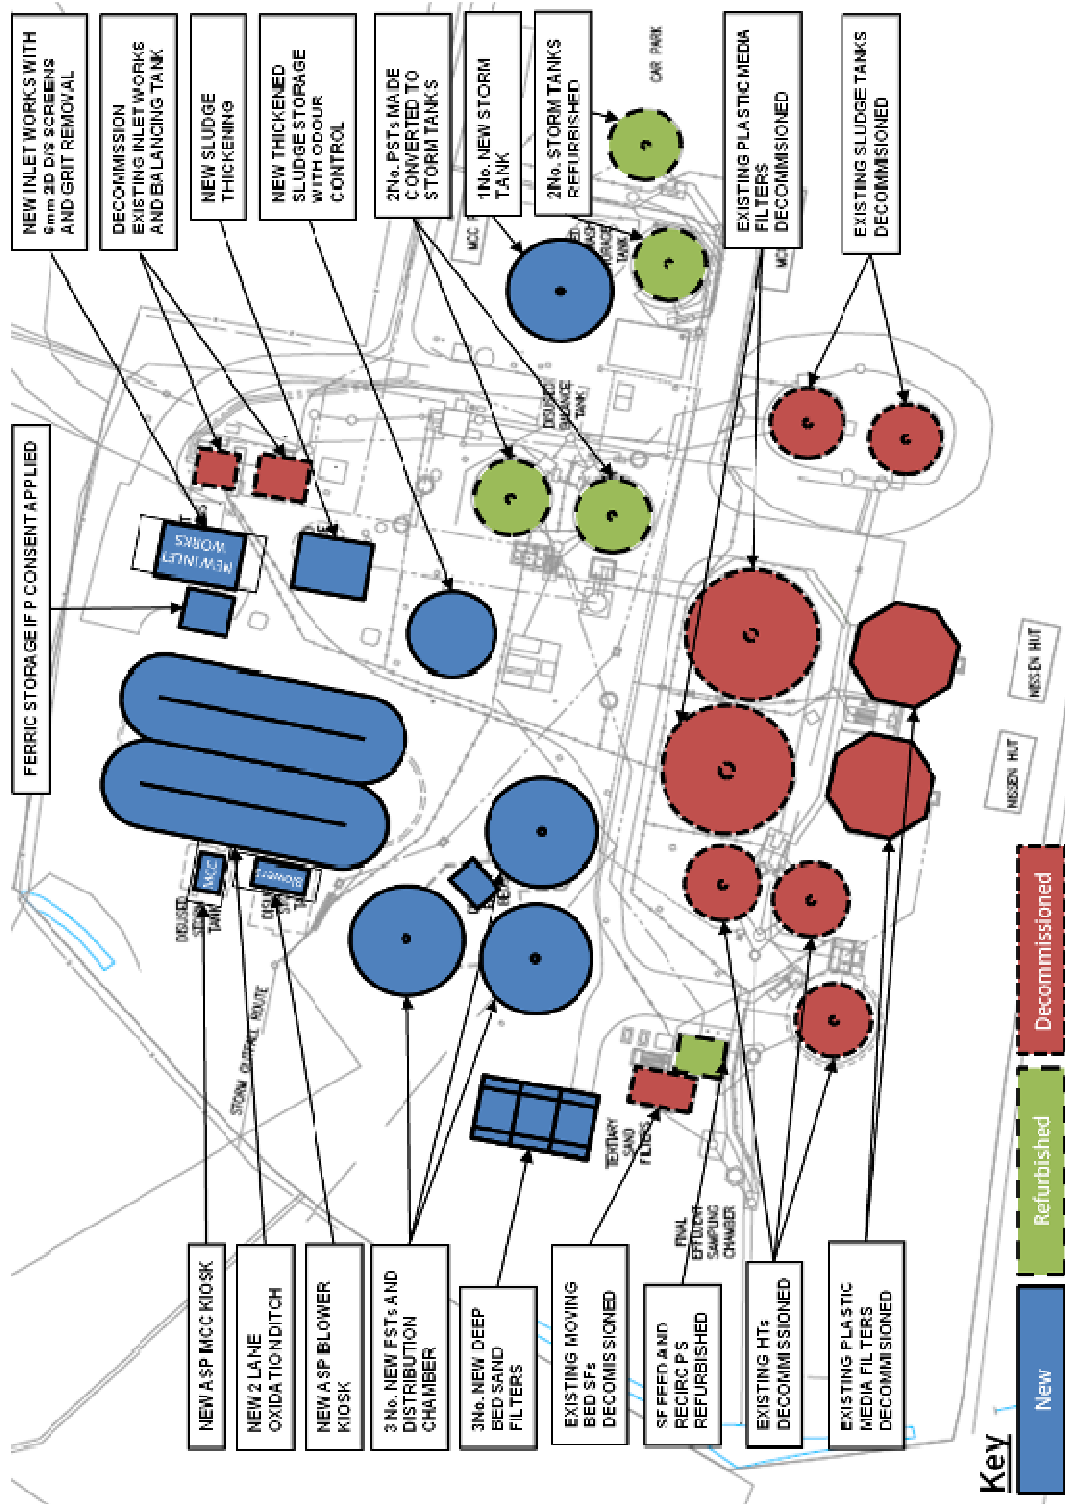

APPENDIX A

Large Version of Site Layout for Proposed Upgrade to Tangmere WwTW

APPENDIX B

Heritage and Landscape Constraint Map for Tangmere / Lavant Flow Transfer

APPENDIX D

Site Layout for Proposed upgrade to Chichester WwTW, LSO option

APPENDIX E

Heritage and Landscape Constraint Map for Tangmere / Lavant Flow Transfer