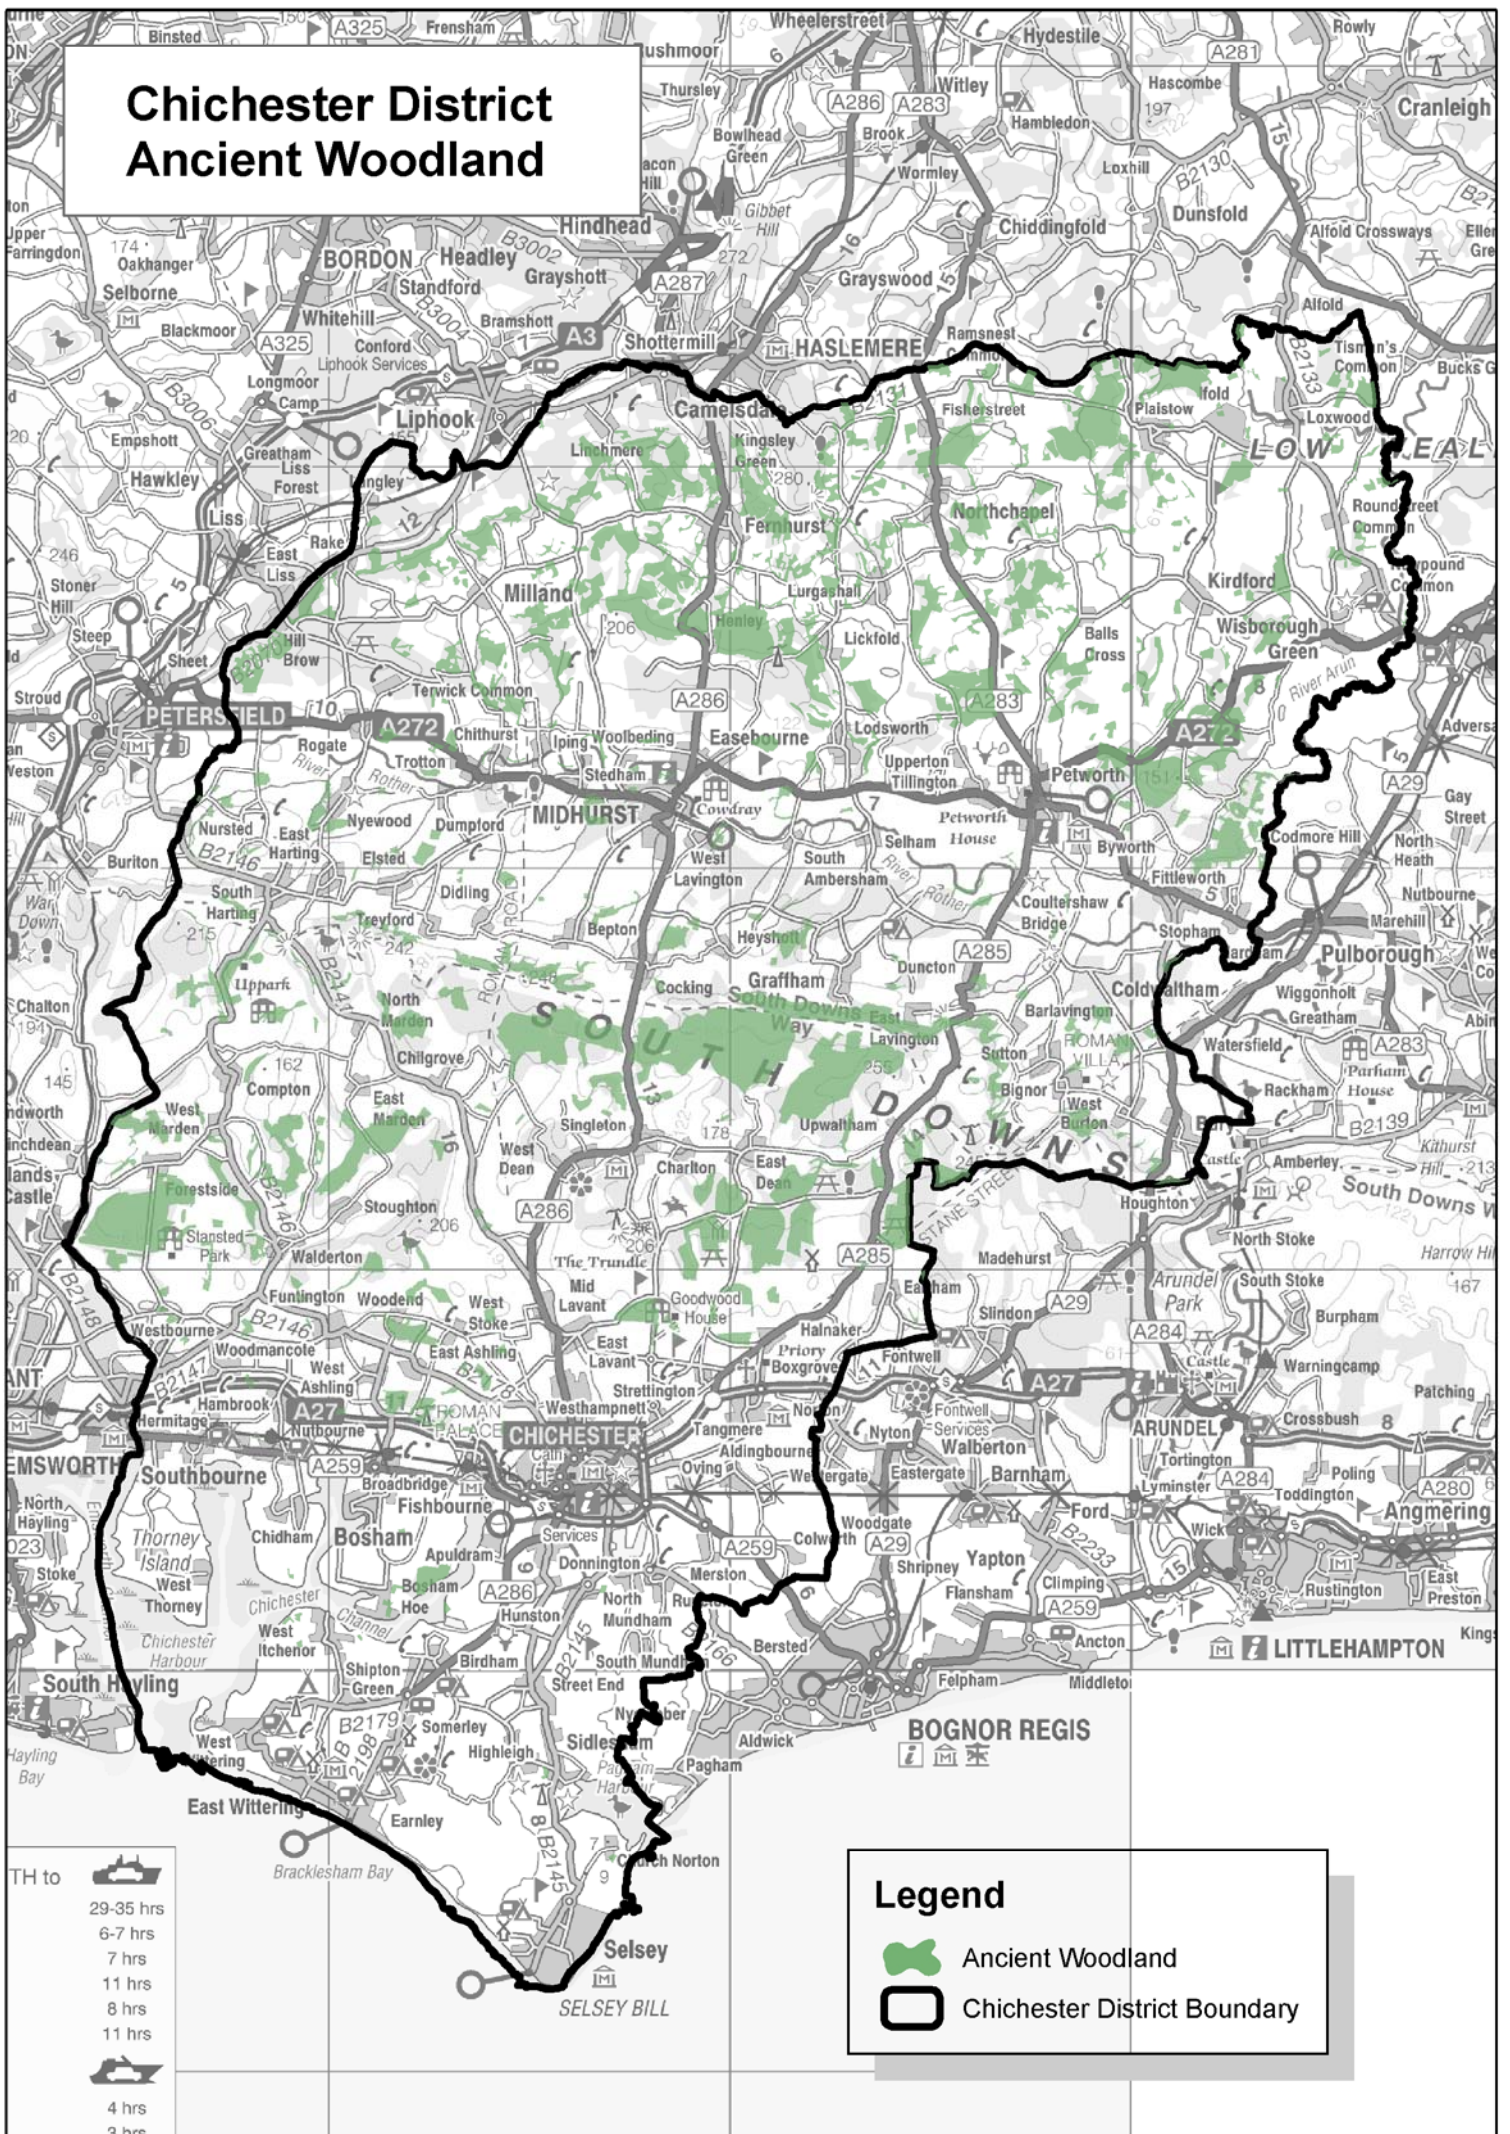

Chichester District Ancient Woodland

TH to

	29-35 hrs
	6-7 hrs
	7 hrs
	11 hrs
	8 hrs
	11 hrs
	4 hrs
	3 hrs

Legend

- Ancient Woodland
- Chichester District Boundary