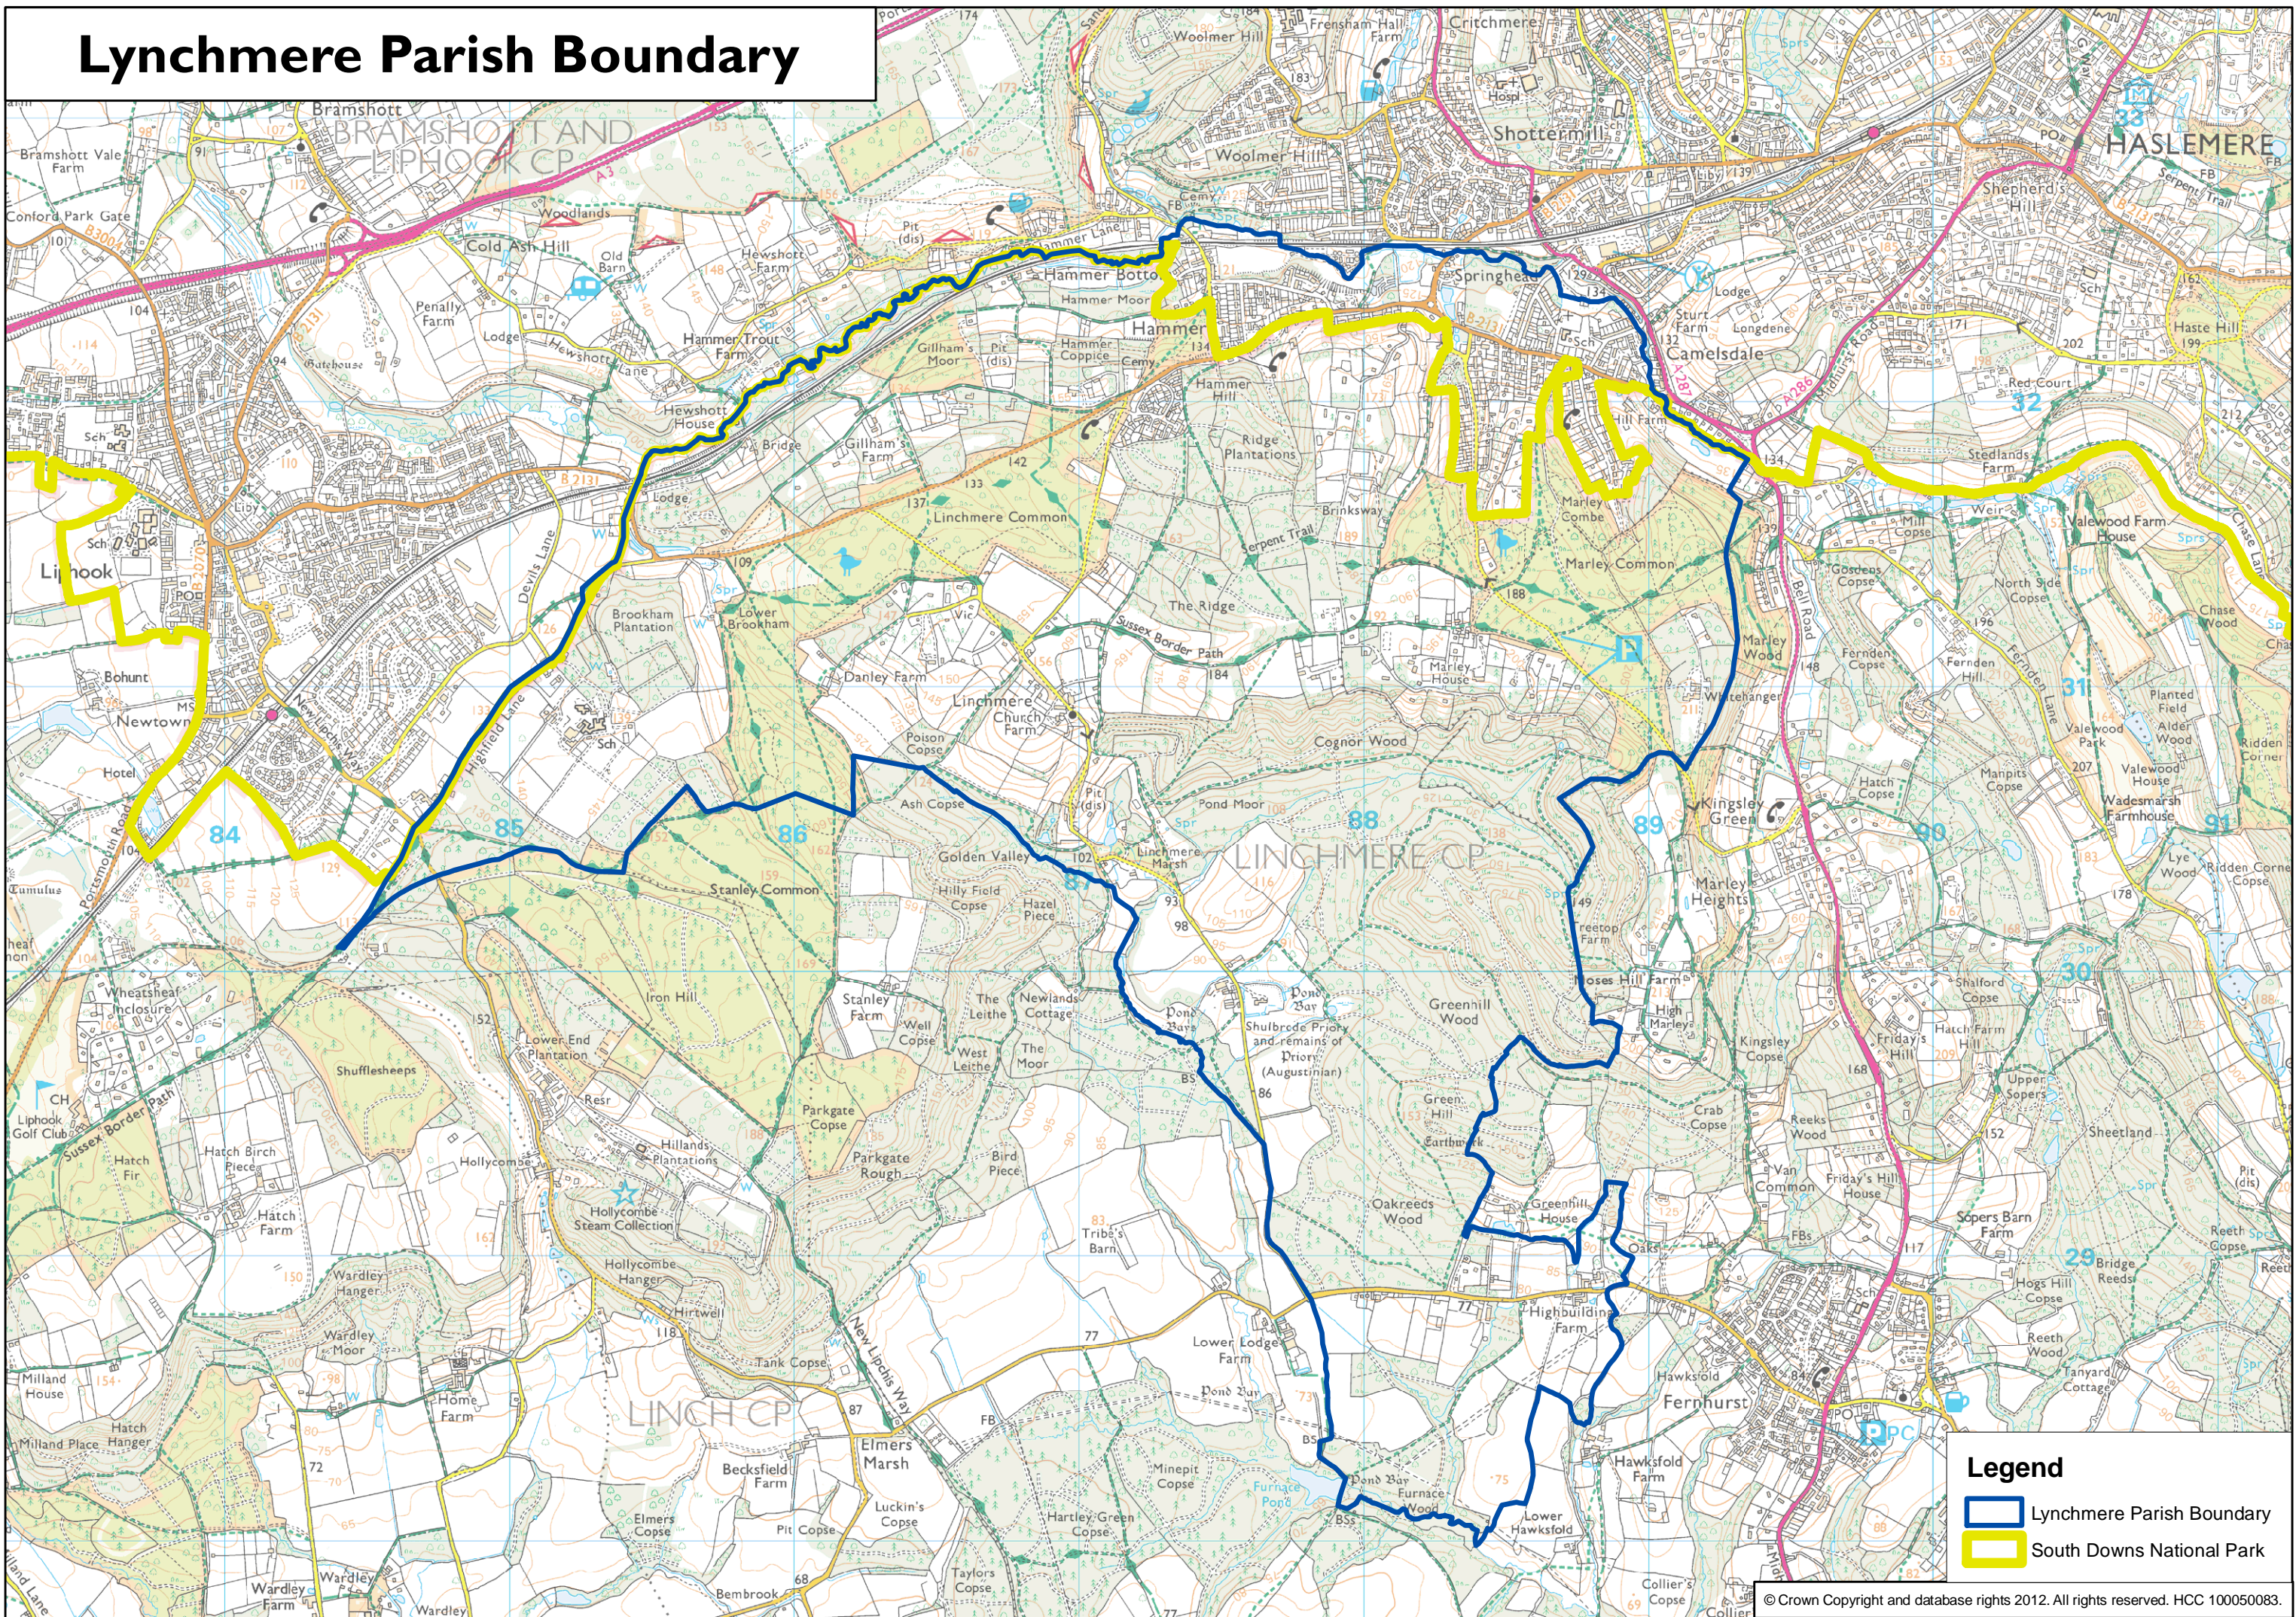

# Lynchmere Parish Boundary

**Legend**

-  Lynchmere Parish Boundary
-  South Downs National Park