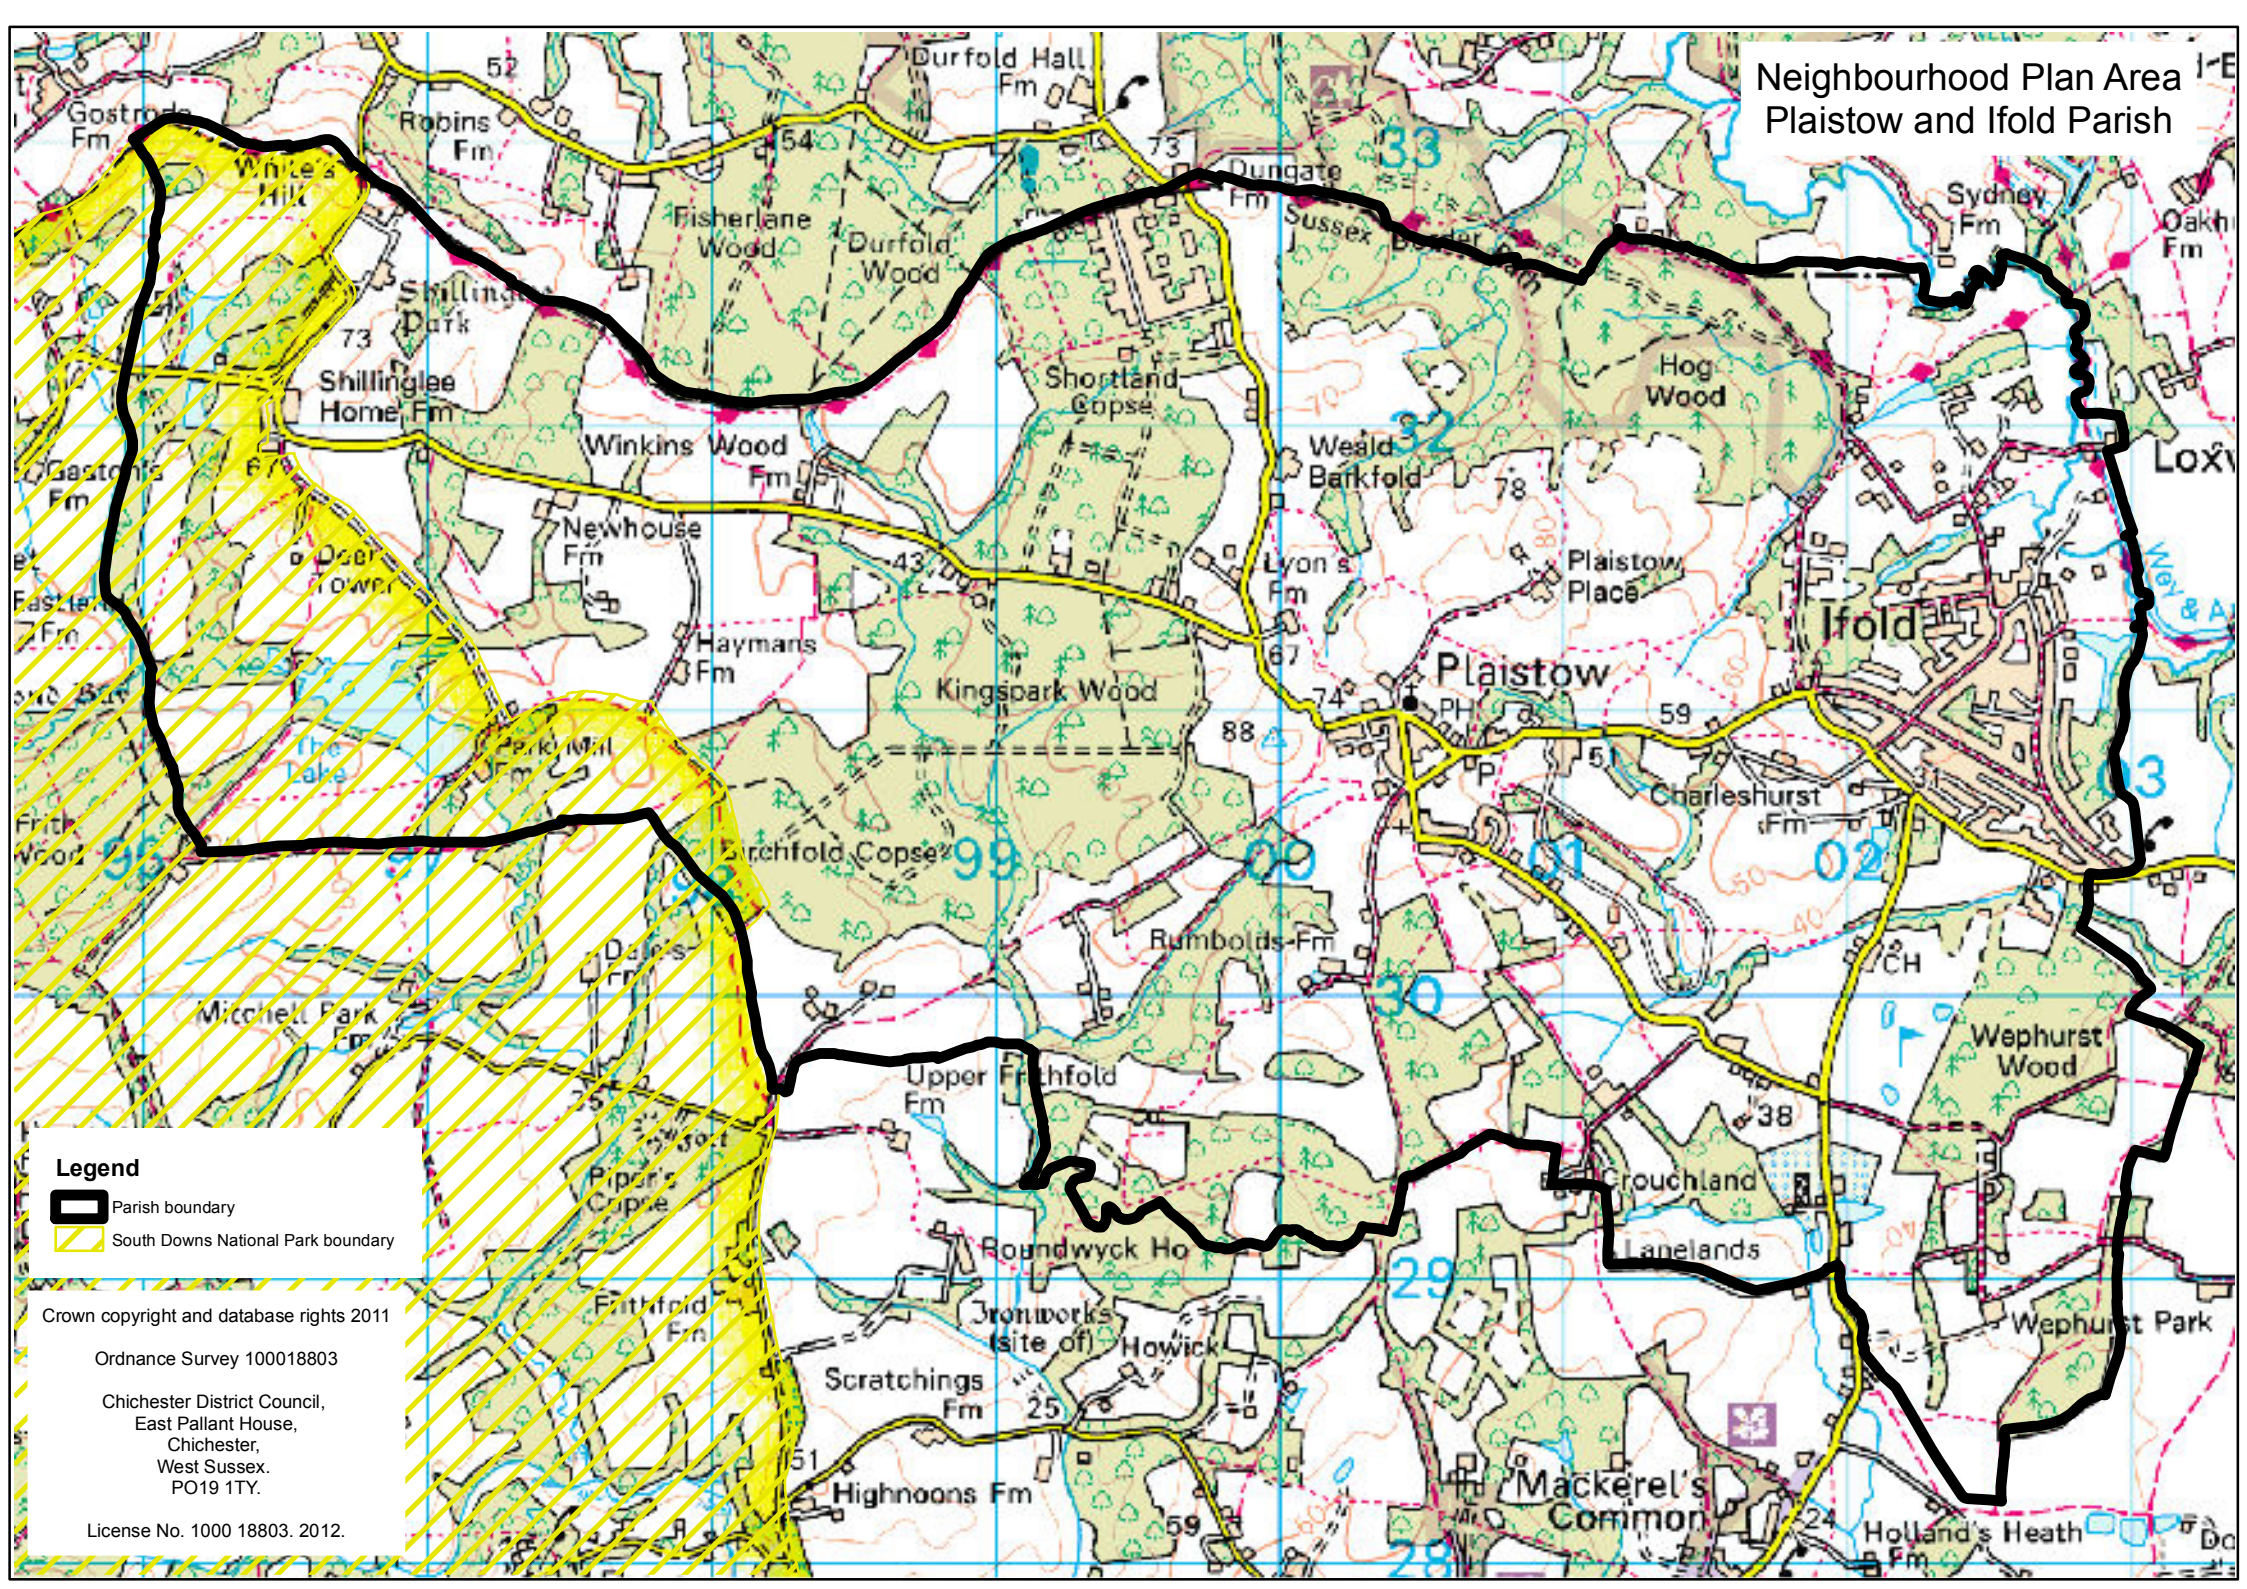

# Neighbourhood Plan Area Plaiستow and Ifold Parish

- Legend**
- Parish boundary
  - South Downs National Park boundary

Crown copyright and database rights 2011  
Ordnance Survey 100018803  
Chichester District Council,  
East Pallant House,  
Chichester,  
West Sussex.  
PO19 1TY.  
License No. 1000 18803. 2012.