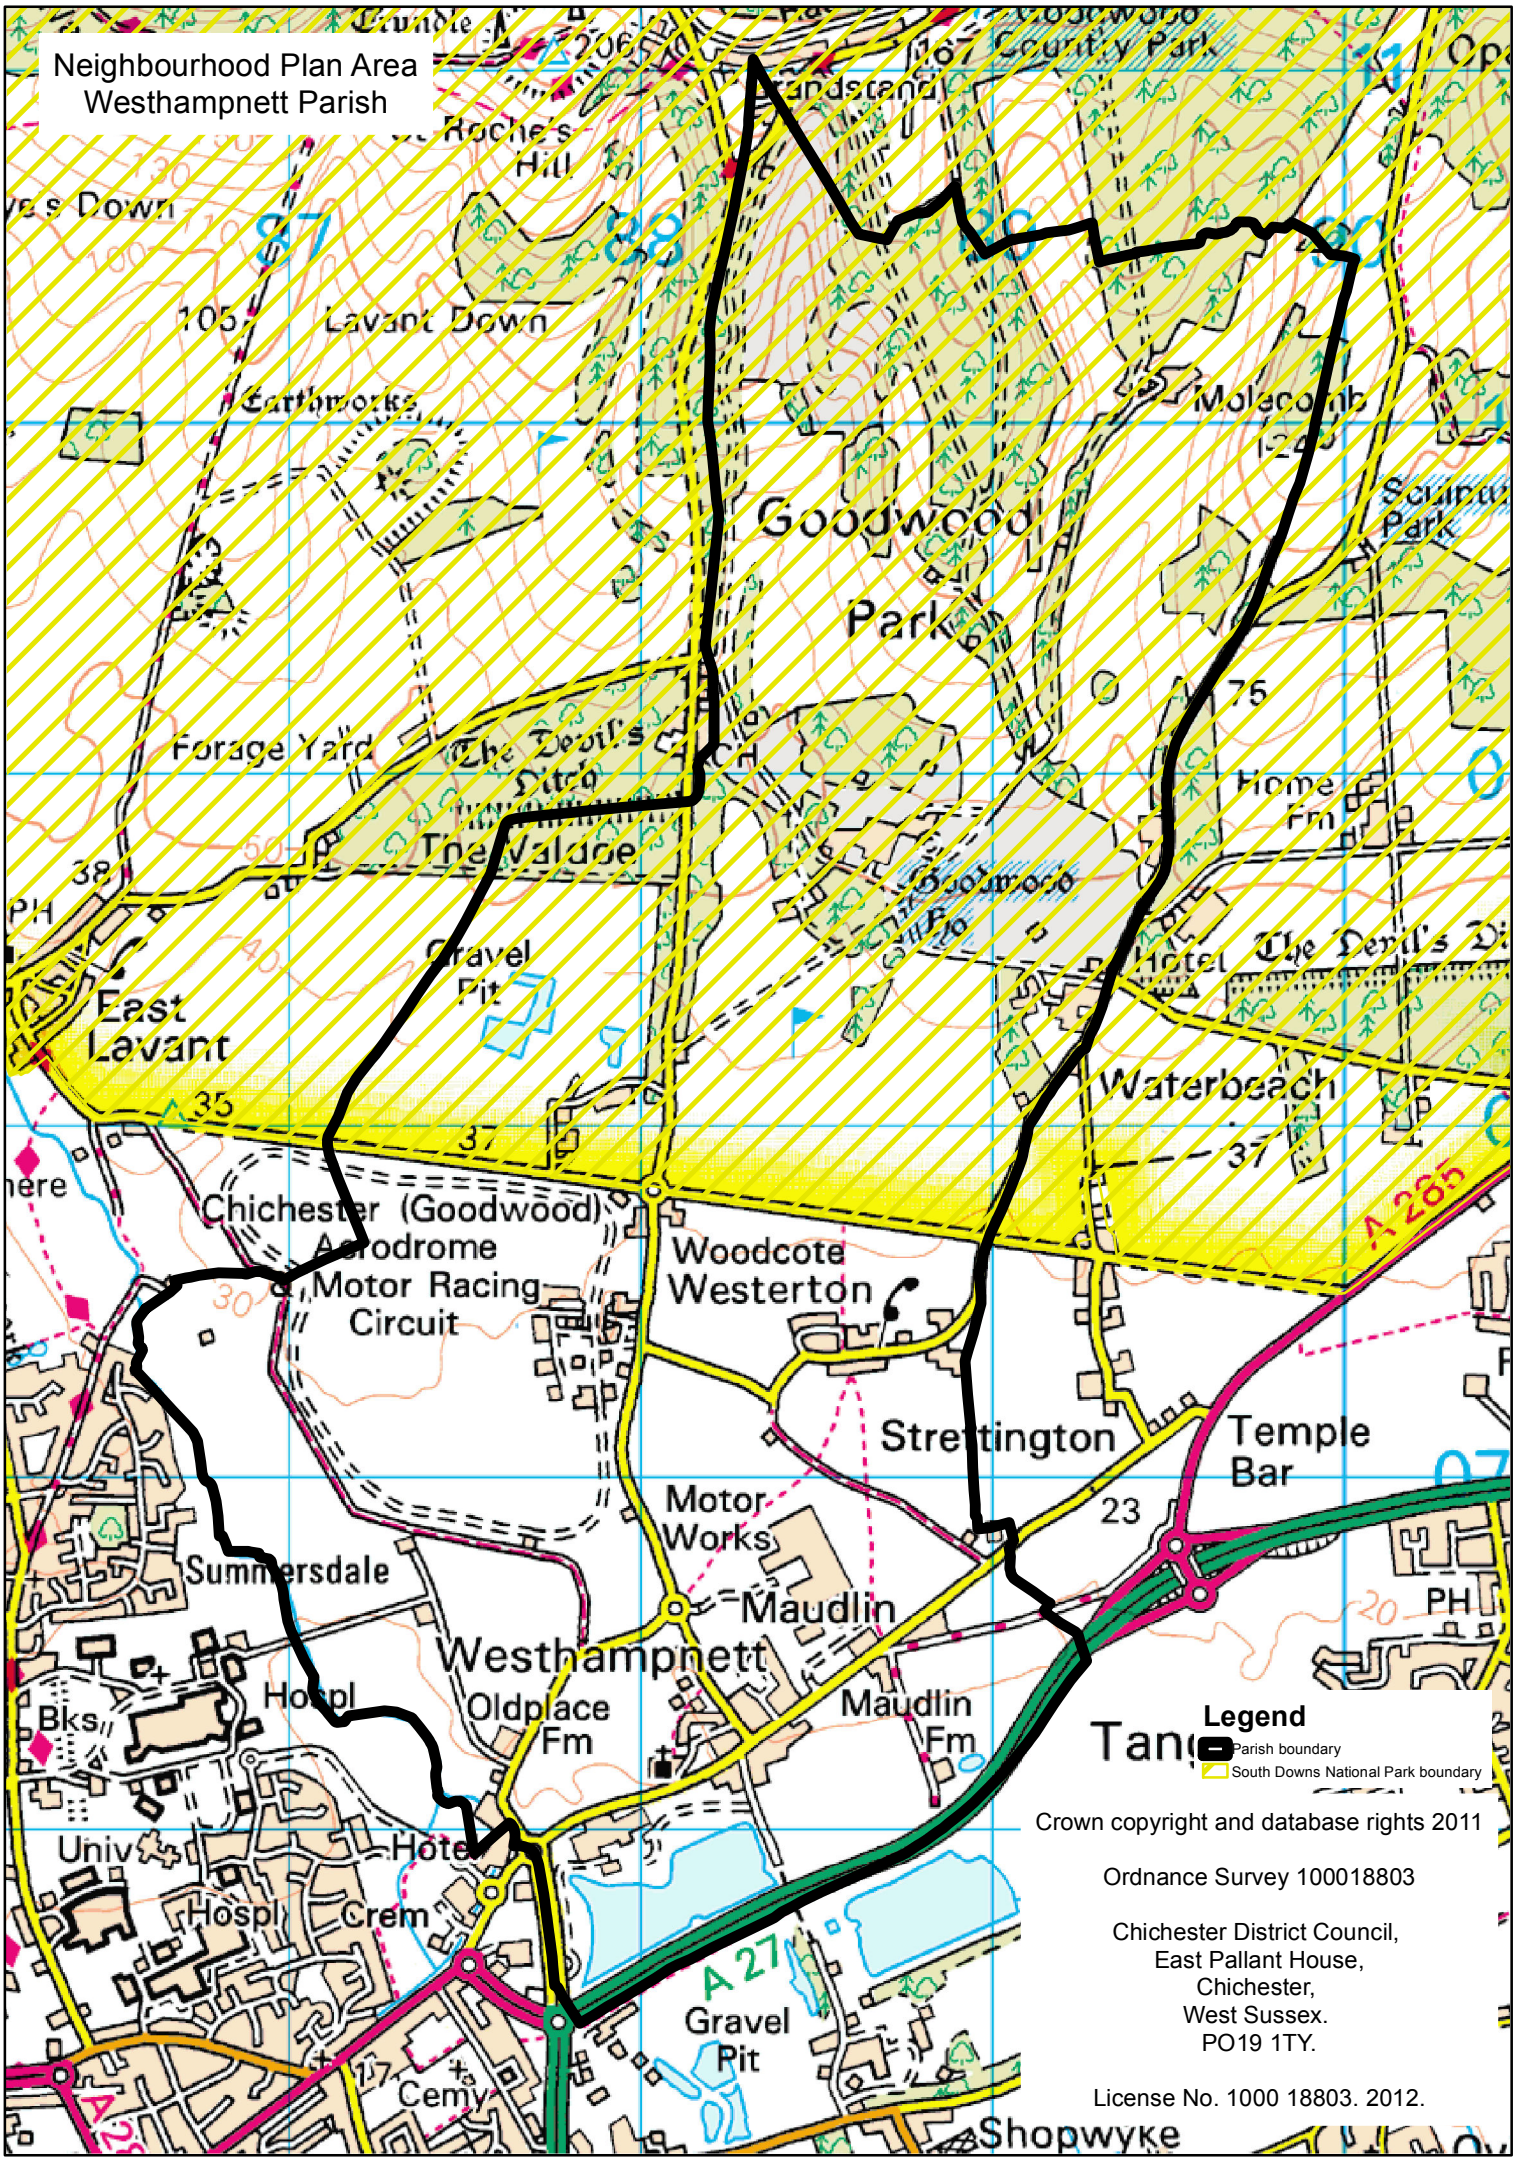

Neighbourhood Plan Area
Westhampnett Parish

Legend
Parish boundary
South Downs National Park boundary

Crown copyright and database rights 2011

Ordnance Survey 100018803

Chichester District Council,
East Pallant House,
Chichester,
West Sussex.
PO19 1TY.