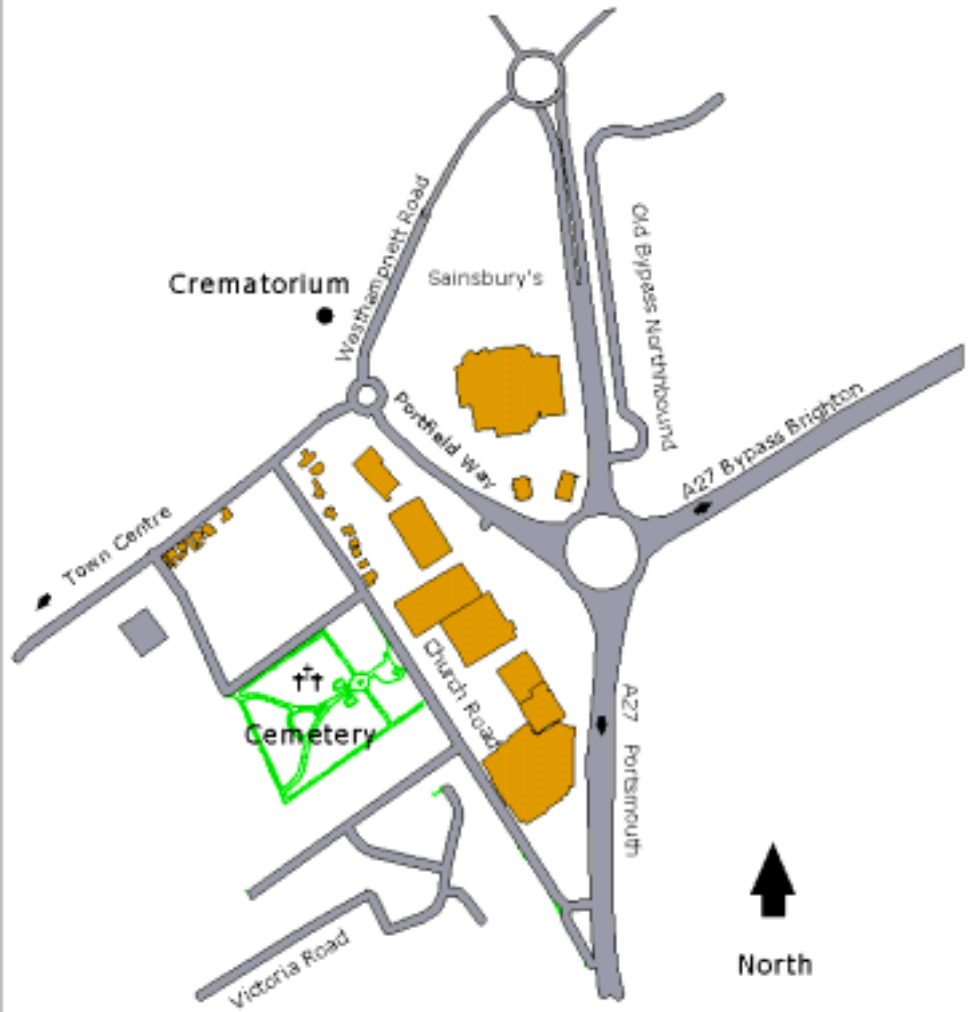

Chichester District Cemetery and Crematorium

© Crown Copyright. All rights reserved Chichester District Council Licence No. LA077 550.
This map has been created to illustrate the location of Chichester Crematorium and Cemetery.