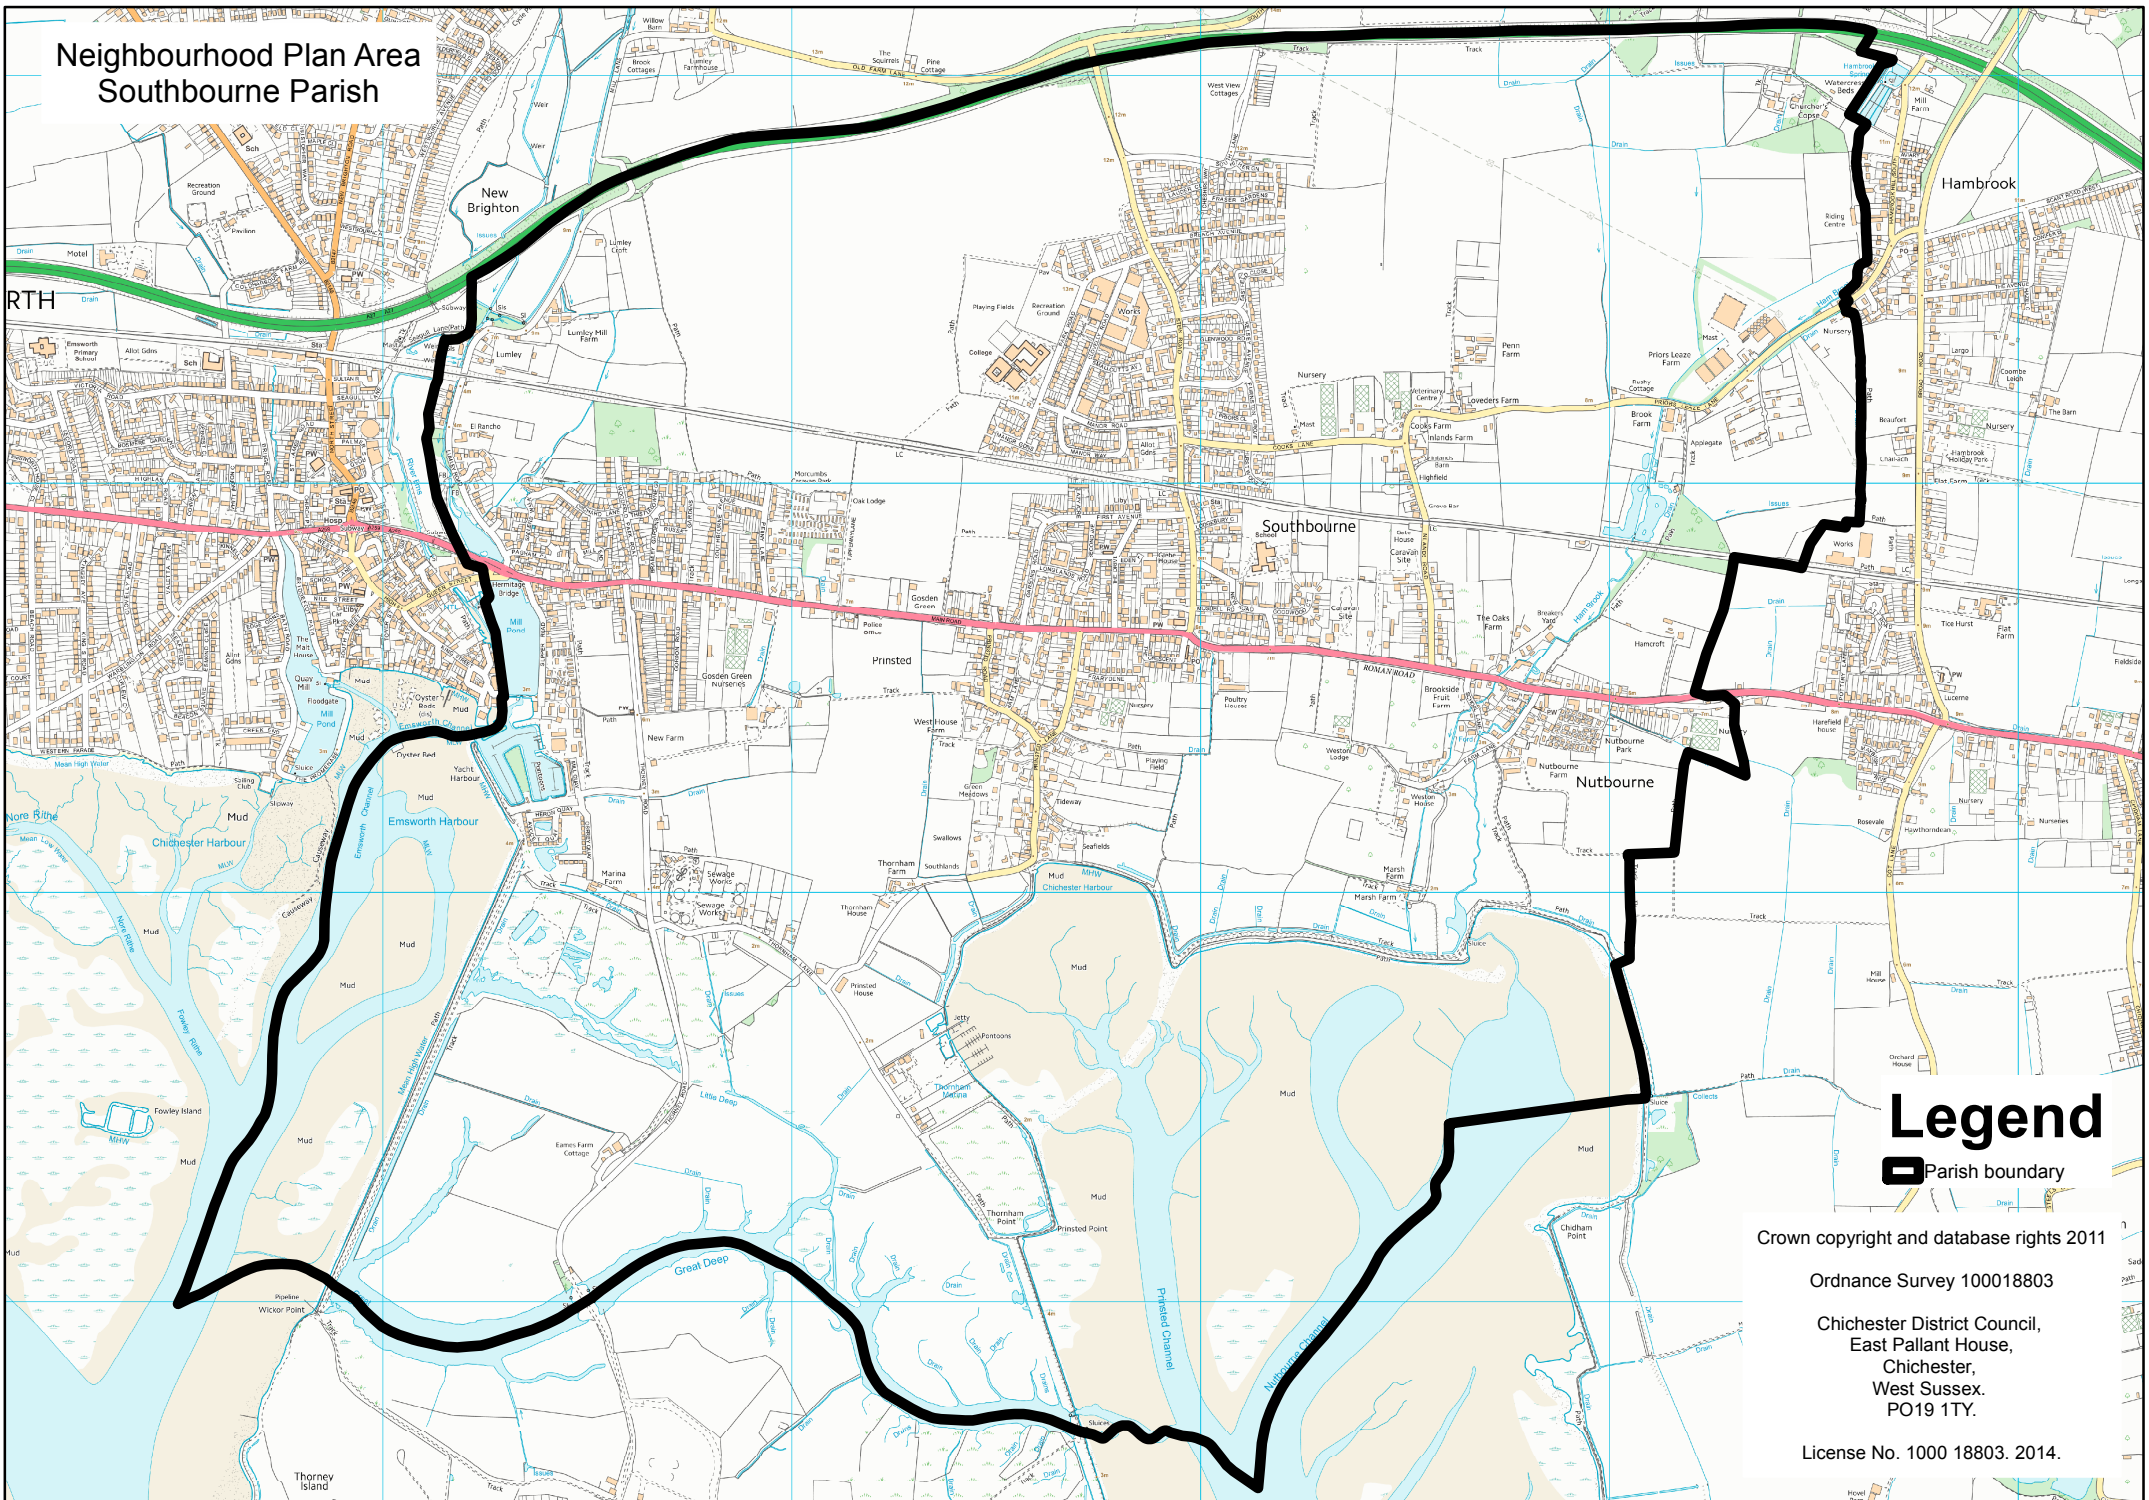

Neighbourhood Plan Area Southbourne Parish

Legend

 Parish boundary

Crown copyright and database rights 2011

Ordnance Survey 100018803

Chichester District Council,
East Pallant House,
Chichester,
West Sussex.
PO19 1TY.