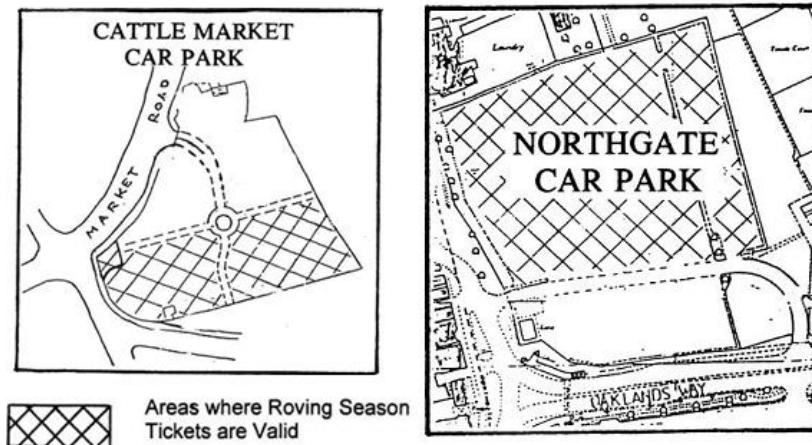

Where Season Tickets can be used

X Roving Season Ticket

Basin Road car park

Cattle Market car park - Area to the south of the east/west roadways leading from either side of the mini roundabout only)

Northgate car park - Area north (Festival Theatre side) of the access road between Northgate and the tennis courts entrance off Oaklands Way only).

In any season ticket space with the exception of parking spaces allocated for a specific user eg. Disabled badge holder or motorbike.

Avenue de Chartres Season Ticket

Avenue de Chartres car park

In any space with the exception of parking spaces allocated for a specific user eg. Disabled badge holder or motorbike.

“D” Season Ticket

Orchard Street car park - area north of the entrance nearest the roundabout only

Areas where Specific Season Tickets are valid

Pound Street Season Ticket

Pound Street car park - rear section or the car park

E Selsey Season Ticket

East Beach car park

East Street car park

In any space with the exception of parking spaces allocated for a specific user eg. Disabled badge holder or motorbike.

Marine Drive Season Ticket