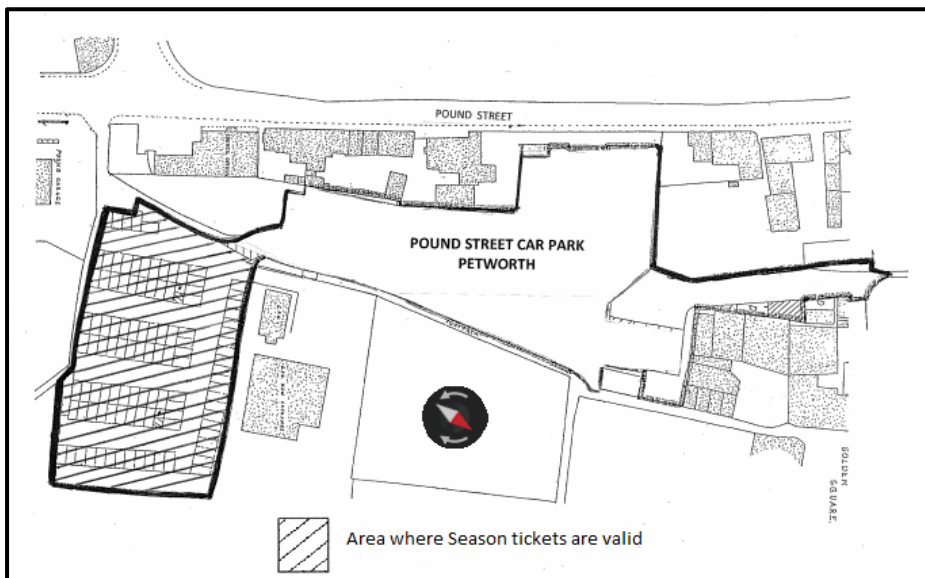

Where Season Tickets can be used

X Roving Season Ticket

Basin Road car park

Cattle Market car park - Area to the south of the east/west roadways leading from either side of the mini roundabout only)

Northgate car park - Area north (Festival Theatre side) of the access road between Northgate and the tennis courts entrance off Oaklands Way only).

“A” Season Ticket

Market Road car park

In any space with the exception of parking spaces allocated for a specific user eg. Disabled badge holder or motorbike.

“C” Season Ticket

Market Avenue car park

In any space with the exception of parking spaces allocated for a specific user eg. Disabled badge holder or motorbike.

“D” Season Ticket

Orchard Street car park - area north of the entrance nearest the roundabout only

Areas where Specific Season Tickets are valid

Pound Street Season Ticket

Pound Street car park - rear section or the car park

E Selsey Season Ticket

East Beach car park

East Street car park

In any space with the exception of parking spaces allocated for a specific user eg. Disabled badge holder or motorbike.

Marine Drive Season Ticket