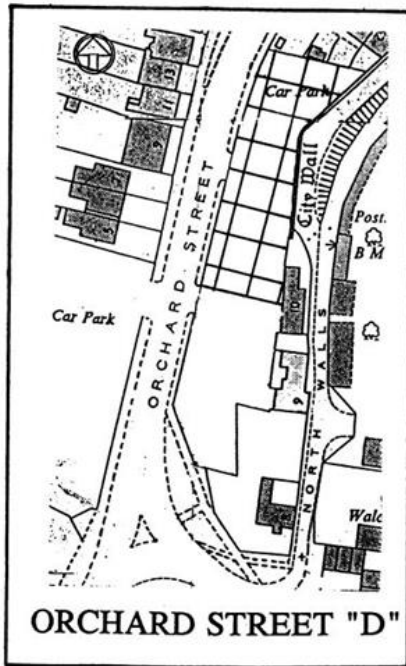

Where Season Tickets can be used

X Roving Season Ticket

Basin Road car park

Cattle Market car park - Area to the south of the east/west roadways leading from either side of the mini roundabout only)

Northgate car park - Area north (Festival Theatre side) of the access road between Northgate and the tennis courts entrance off Oaklands Way only).

“A” Season Ticket

Market Road car park

In any space with the exception of parking spaces allocated for a specific user eg. Disabled badge holder or motorbike.

“C” Season Ticket

Market Avenue car park

In any space with the exception of parking spaces allocated for a specific user eg. Disabled badge holder or motorbike.

“D” Season Ticket

Orchard Street car park - area north of the entrance nearest the roundabout only

Areas where Specific Season Tickets are valid

Pound Street Season Ticket

Pound Street car park - rear section or the car park