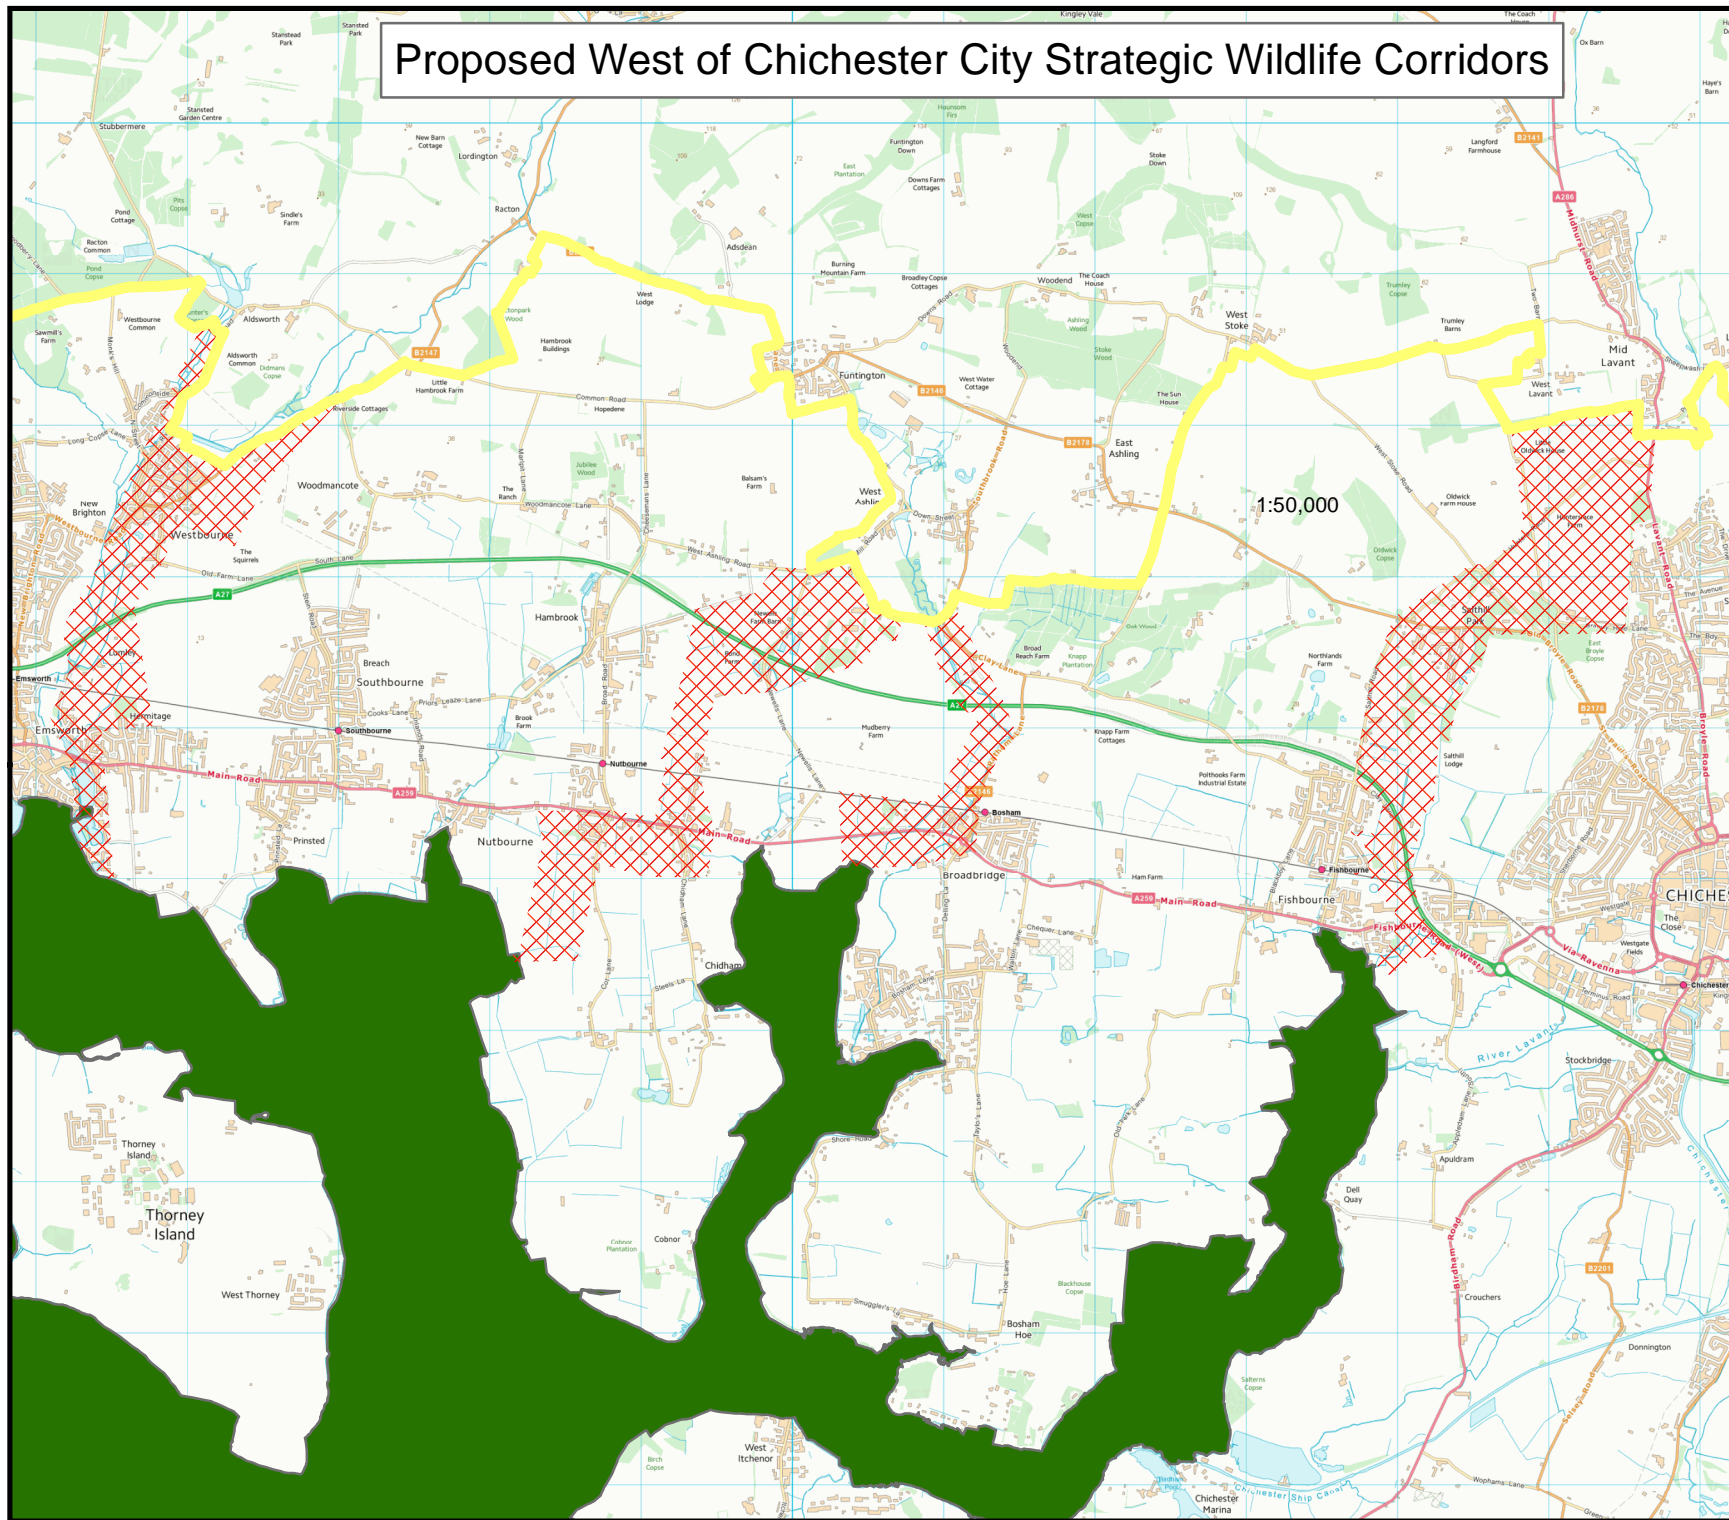

Proposed West of Chichester City Strategic Wildlife Corridors

CHICHESTER DISTRICT COUNCIL

Legend

- South Downs National Park Boundary
- Proposed Strategic Wildlife Corridor
- Special Protection Area

Date: 06/11/2018

© Crown Copyright and database right 2014. Ordnance Survey 100018803.