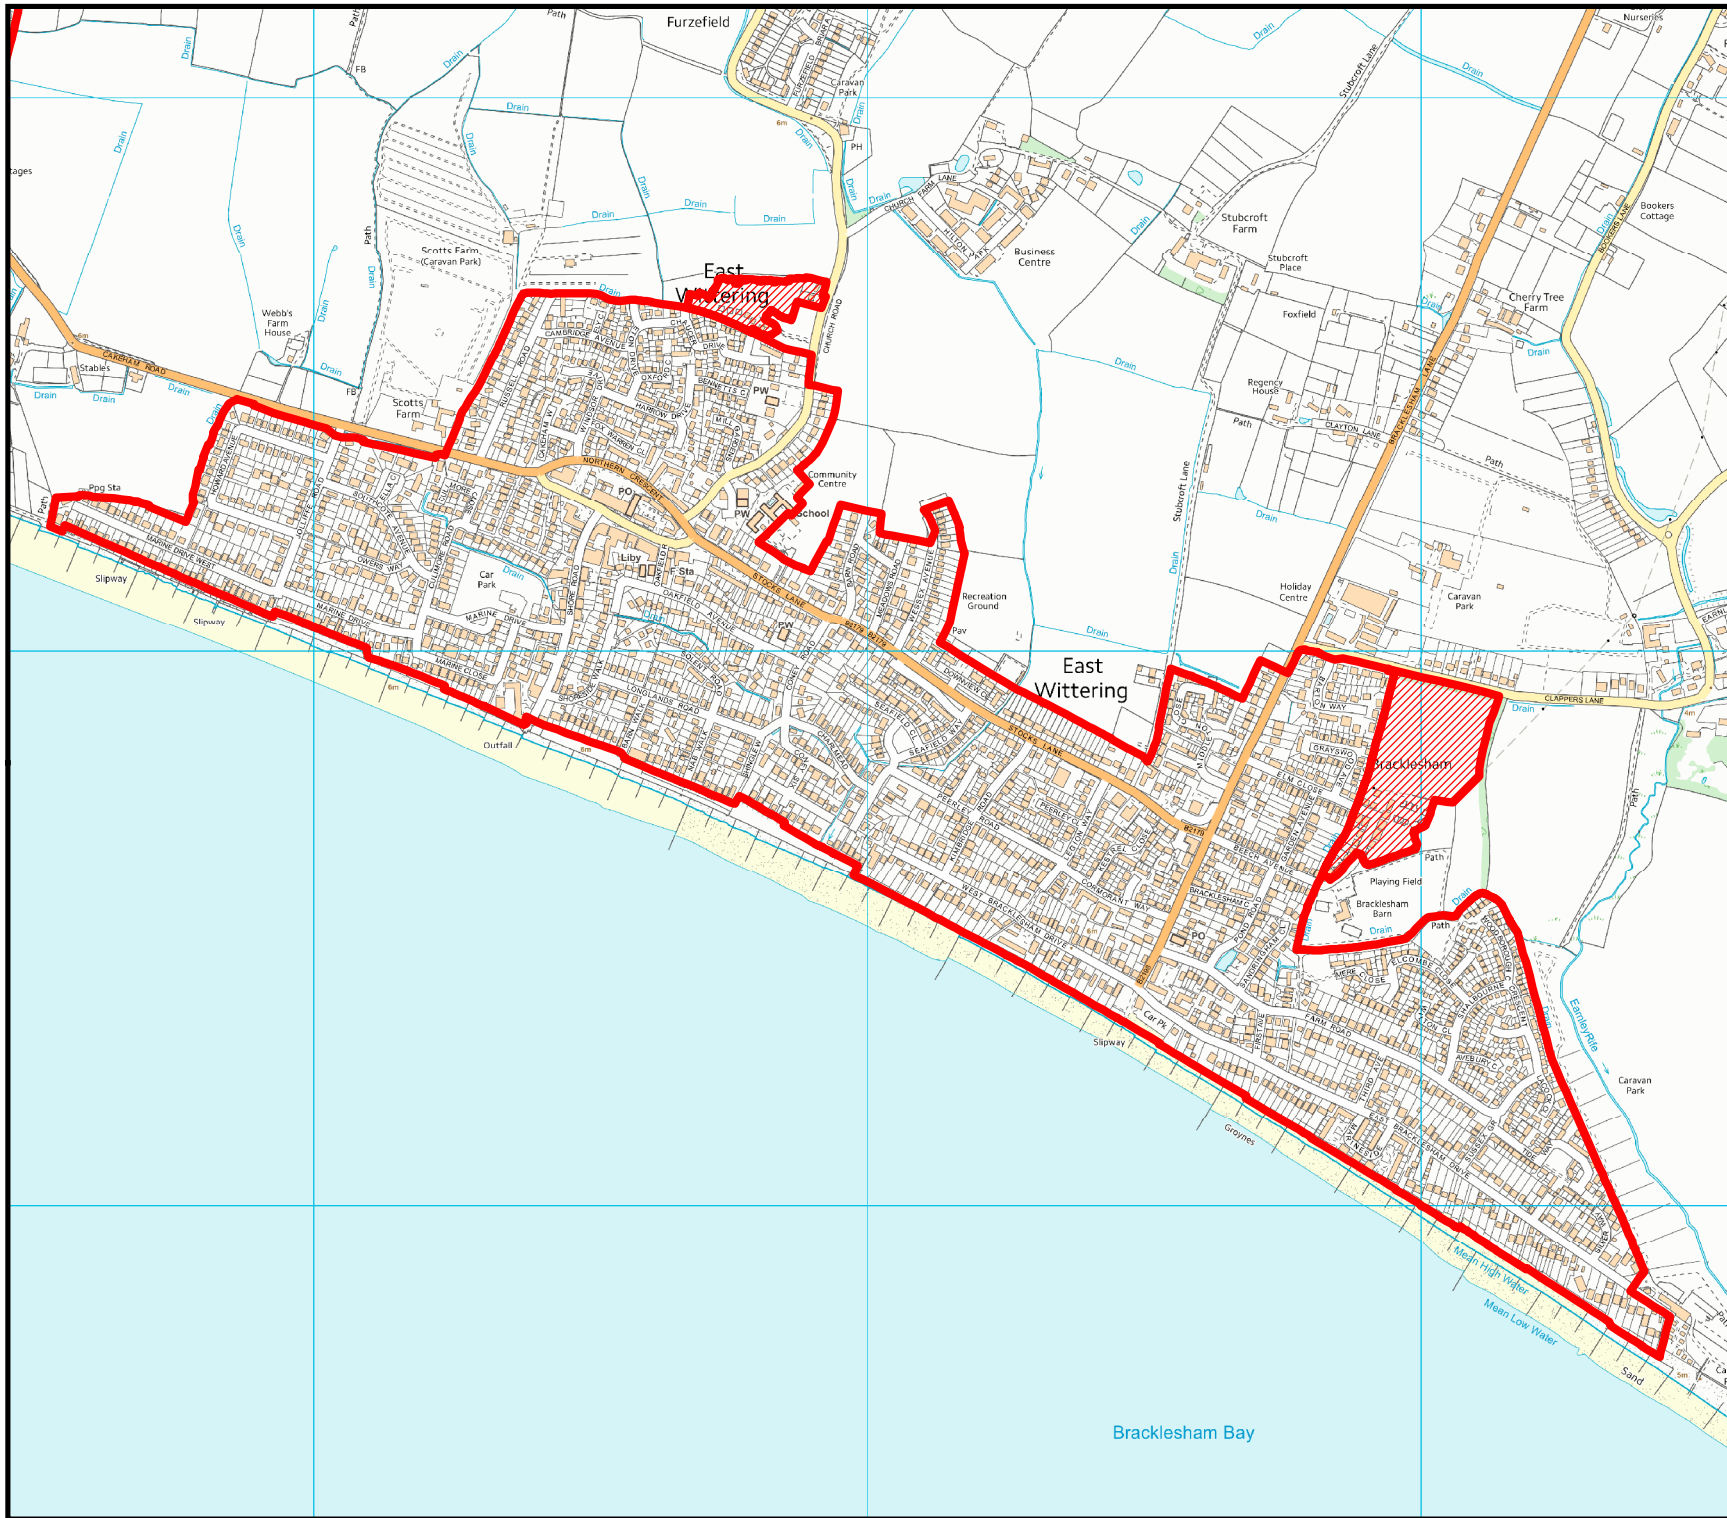

Chichester city

Settlement boundary review

Legend

-  Proposed Settlement Boundary
-  Existing Settlement Boundary

East Wittering & Bracklesham

Settlement boundary review

Legend

-  Proposed Settlement Boundary
-  Existing Settlement Boundary

North Mundham

Settlement boundary review

Legend

-  Proposed Settlement Boundary
-  Site Allocation
DPD proposed settlement boundary
-  Existing Settlement Boundary

CHICHESTER

CHICHESTER DISTRICT COUNCIL

SB4

Stockbridge

Settlement boundary review

Legend

-  Proposed Settlement Boundary
-  Existing Settlement Boundary

Stockbridge

Westhampnett

Settlement boundary review

Legend

- Proposed Settlement Boundary
- Existing Settlement Boundary