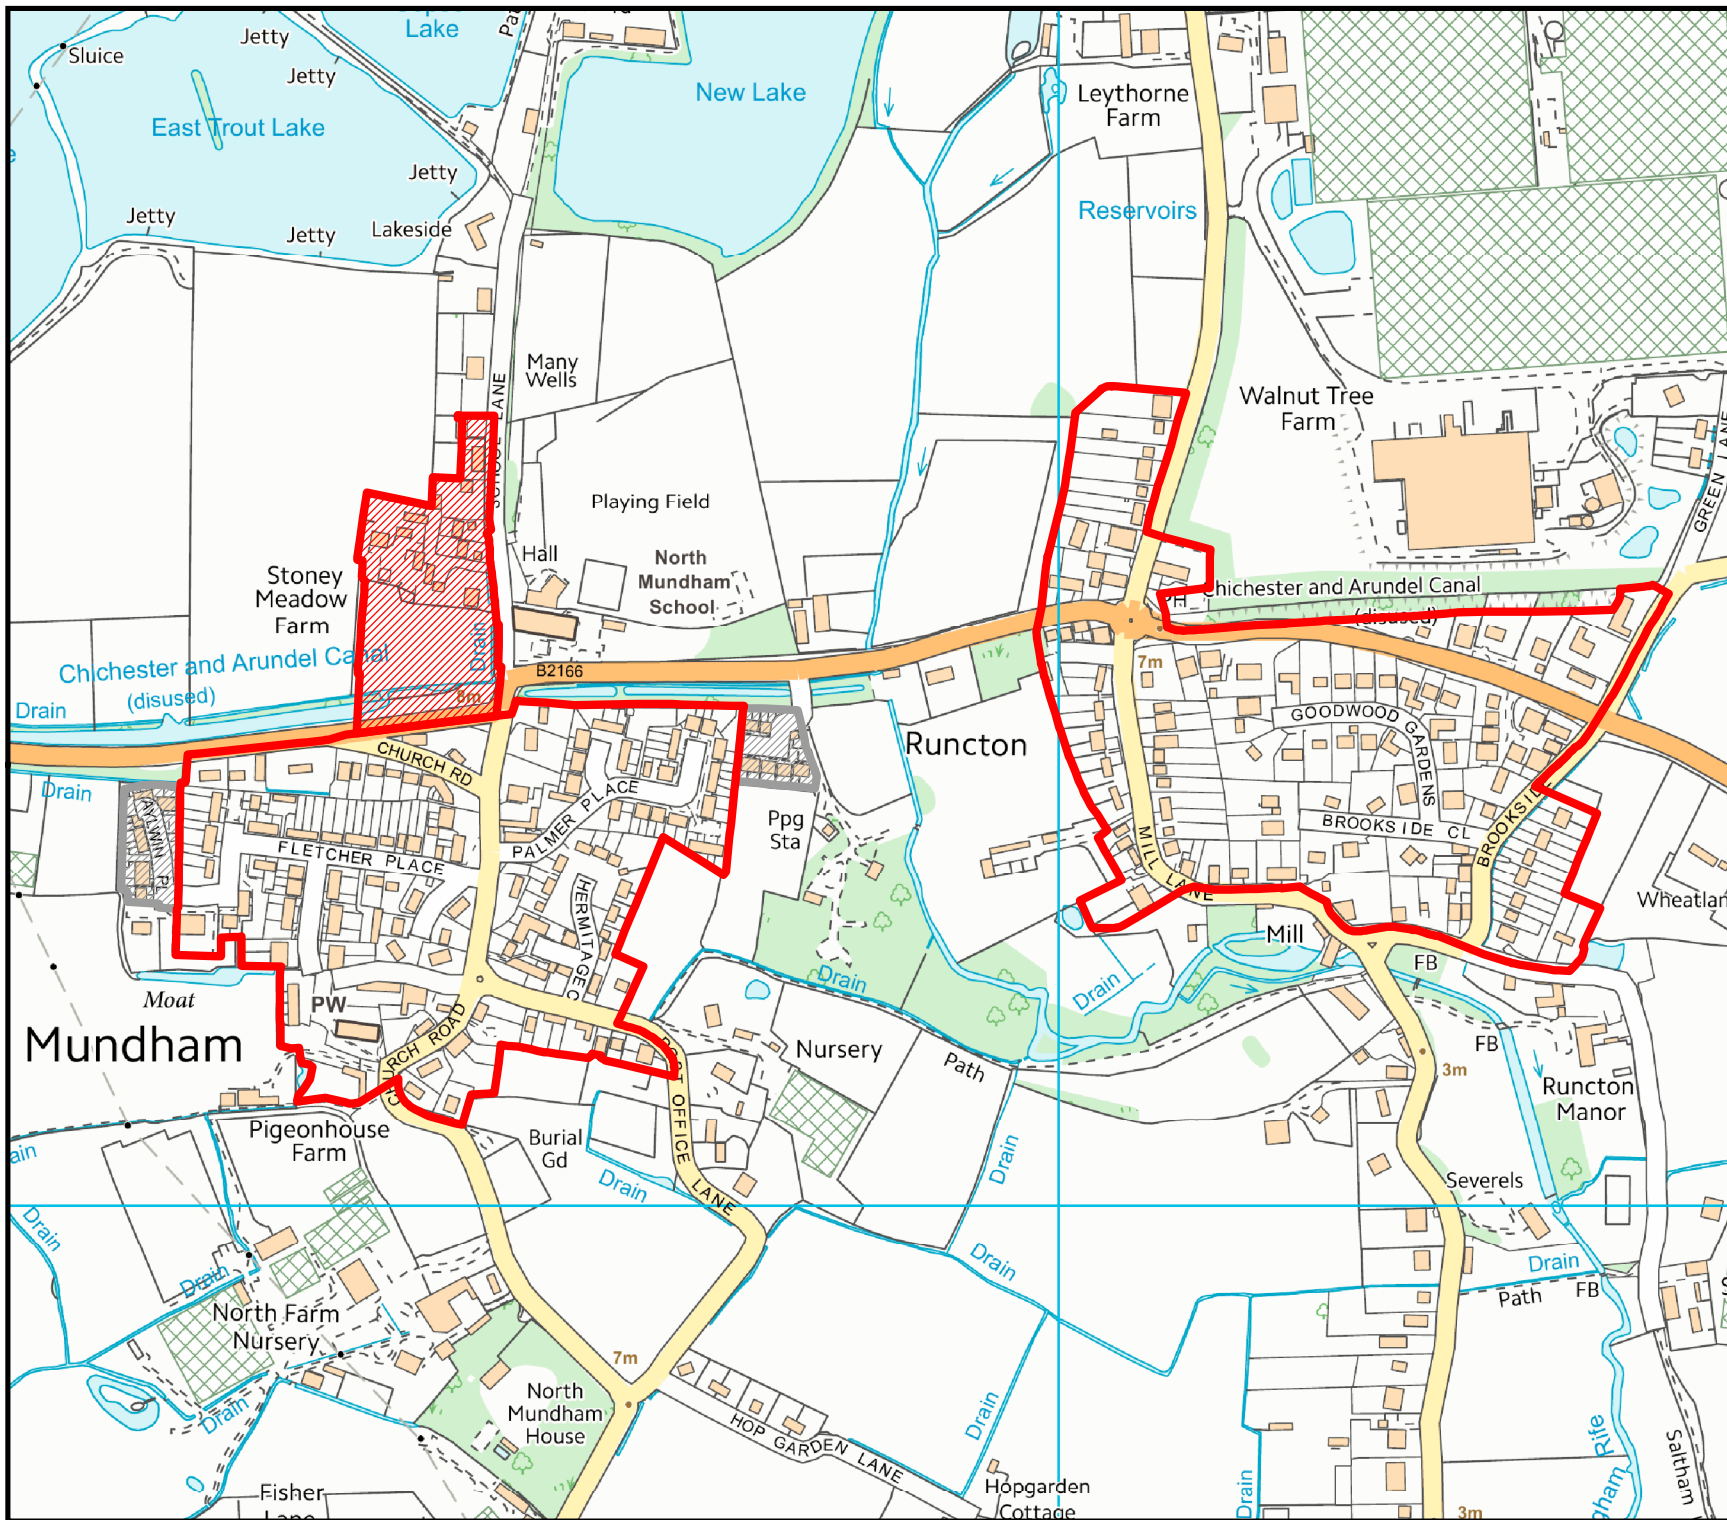

Chichester city

Settlement boundary review

Legend

-  Proposed Settlement Boundary
-  Existing Settlement Boundary

East Wittering & Bracklesham

Settlement boundary review

Legend

-  Proposed Settlement Boundary
-  Existing Settlement Boundary

North Mundham

Settlement boundary review

Legend

-  Proposed Settlement Boundary
-  Site Allocation
DPD proposed settlement boundary
-  Existing Settlement Boundary

CHICHESTER

CHICHESTER DISTRICT COUNCIL

SB4

Stockbridge

Settlement boundary review

Legend

-  Proposed Settlement Boundary
-  Existing Settlement Boundary

Stockbridge

Westhampnett

Settlement boundary review

Legend

- Proposed Settlement Boundary
- Existing Settlement Boundary