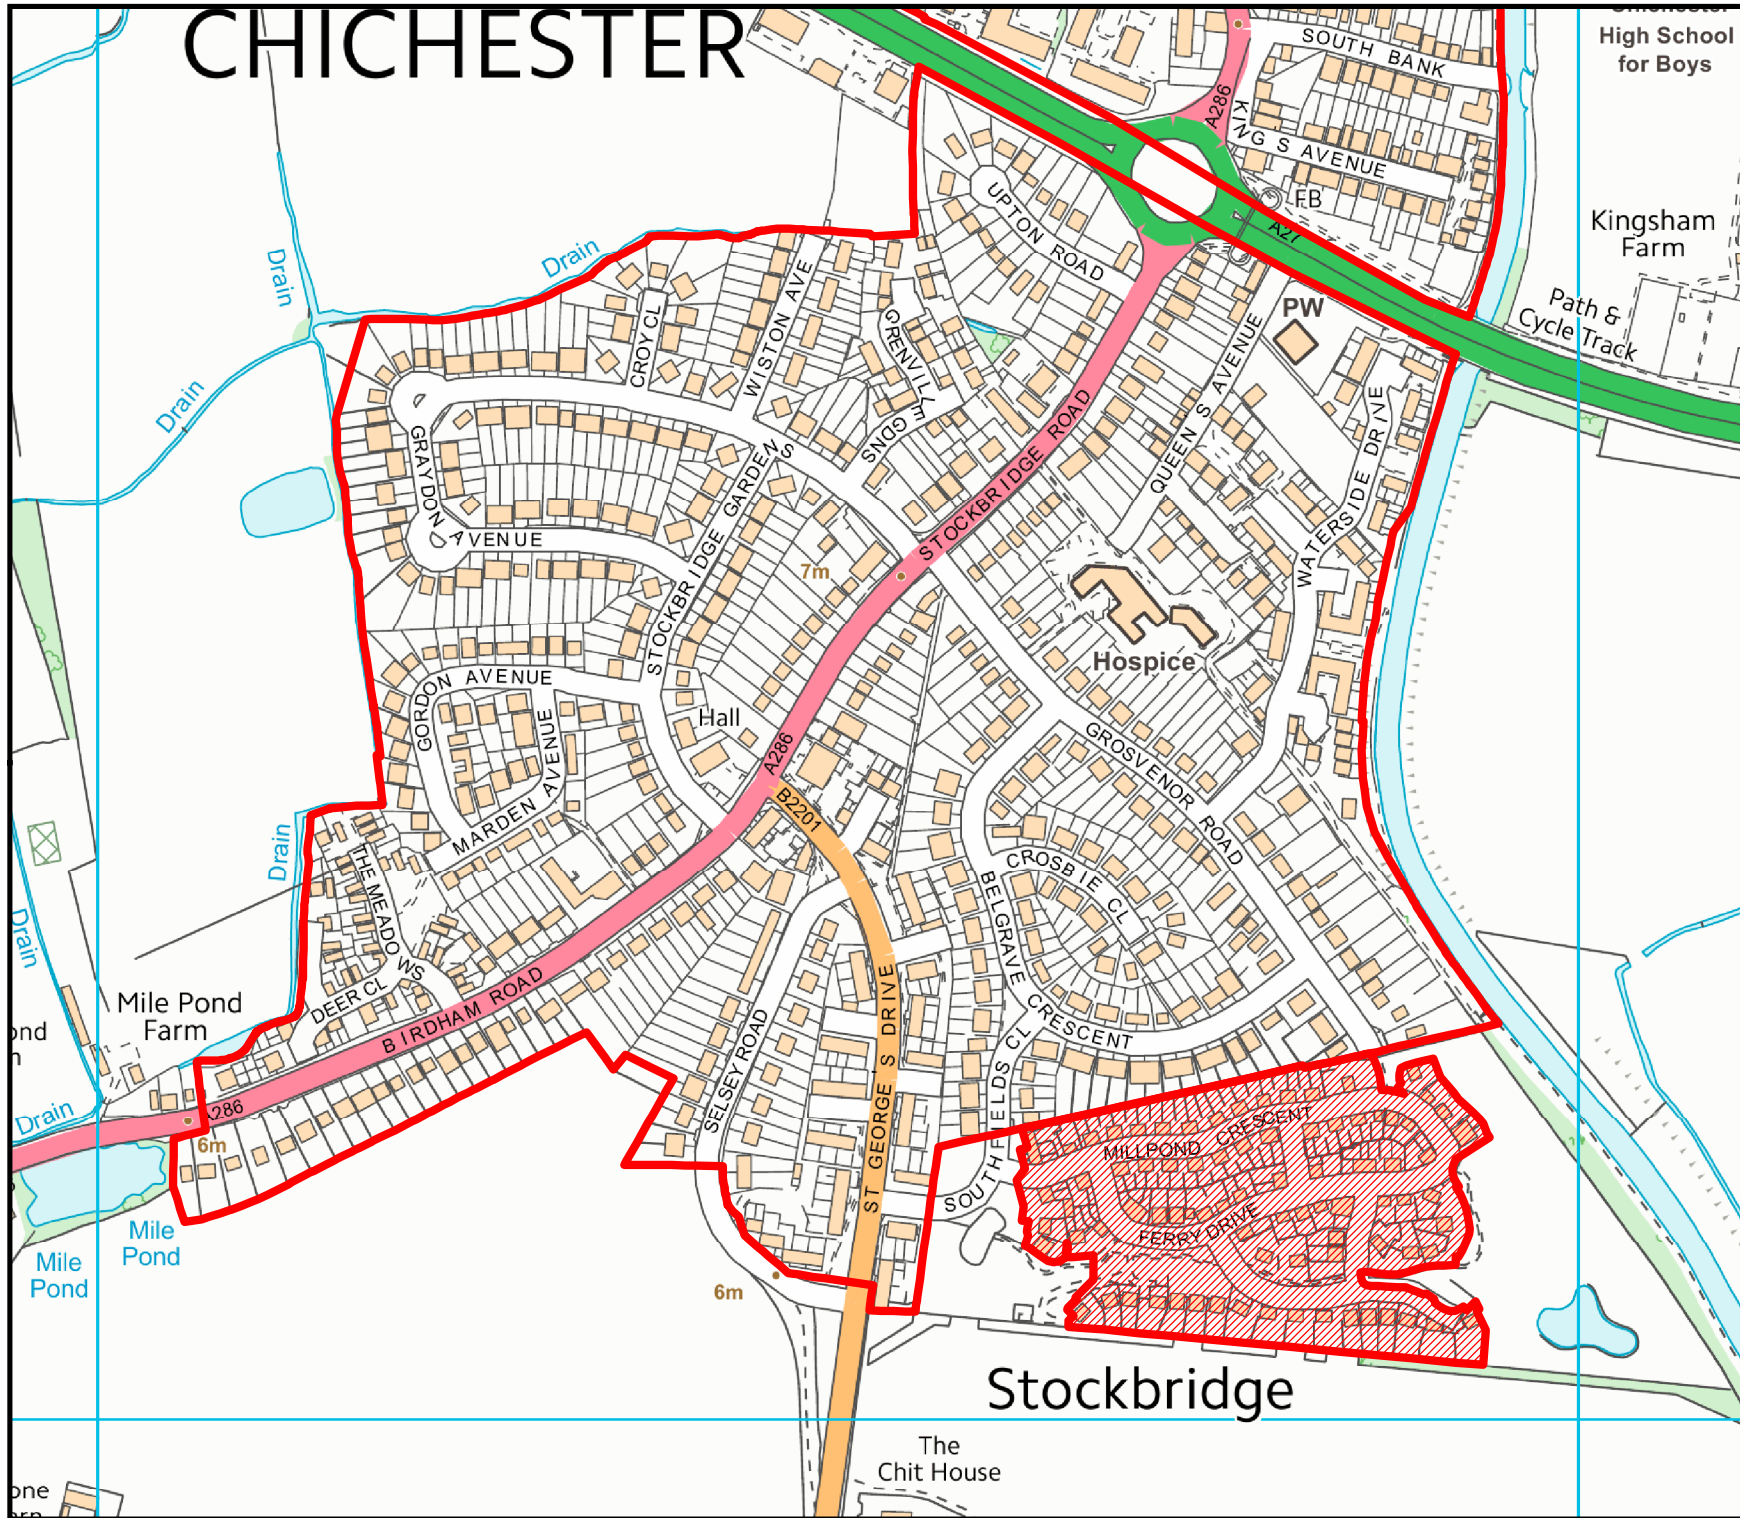

Chichester city

Settlement boundary review

Legend

-  Proposed Settlement Boundary
-  Existing Settlement Boundary

East Wittering & Bracklesham

Settlement boundary review

Legend

-  Proposed Settlement Boundary
-  Existing Settlement Boundary

North Mundham

Settlement boundary review

Legend

-  Proposed Settlement Boundary
-  Site Allocation
DPD proposed settlement boundary
-  Existing Settlement Boundary

CHICHESTER

CHICHESTER DISTRICT COUNCIL

SB4

Stockbridge

Settlement boundary review

Legend

-  Proposed Settlement Boundary
-  Existing Settlement Boundary

Stockbridge

Westhampnett

Settlement boundary review

Legend

- Proposed Settlement Boundary
- Existing Settlement Boundary