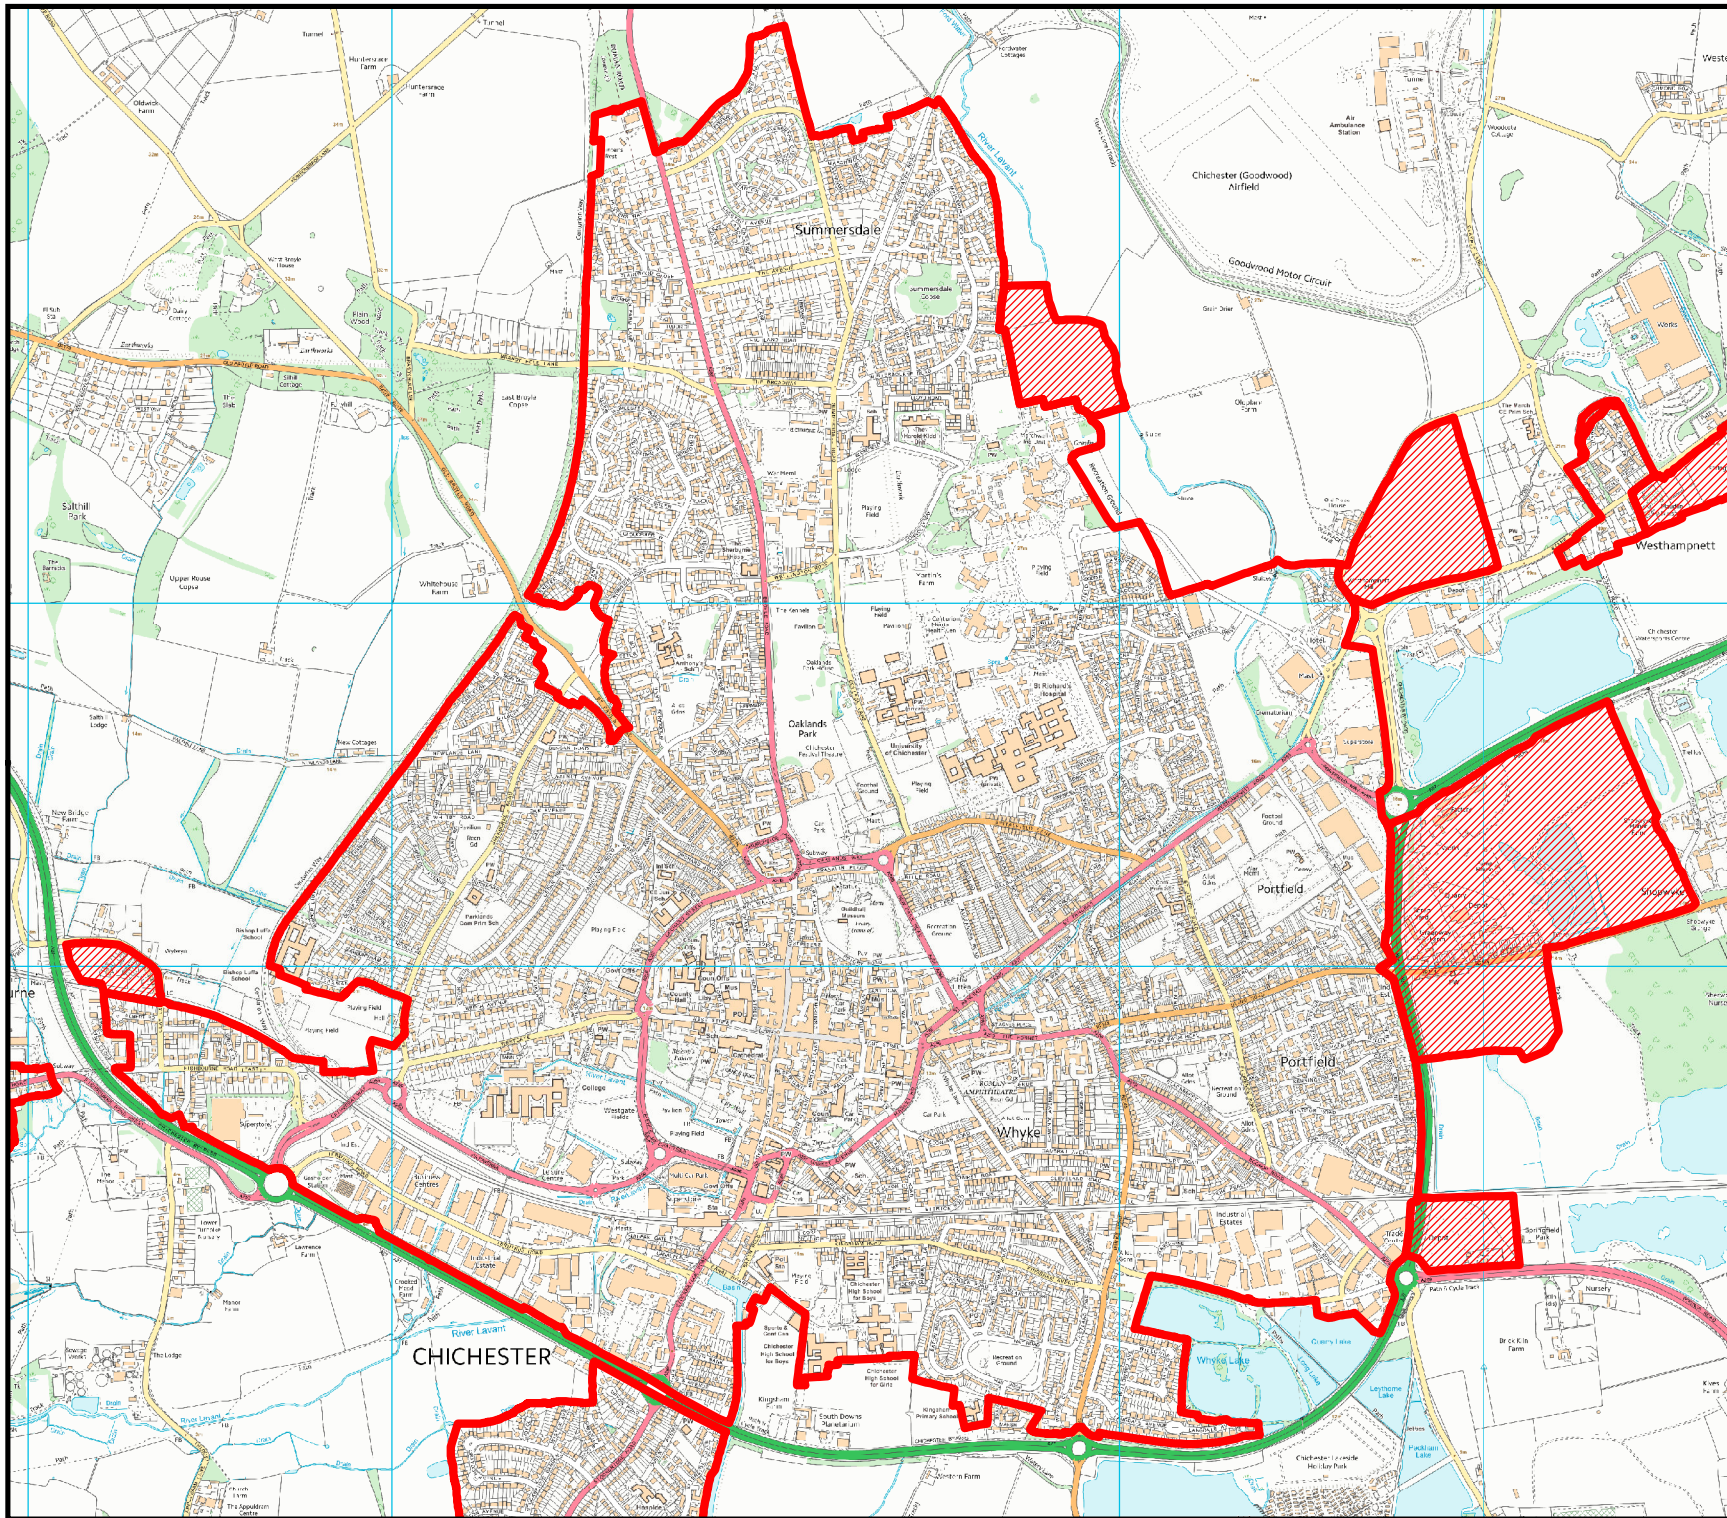

Chichester city

Settlement boundary review

Legend

-  Proposed Settlement Boundary
-  Existing Settlement Boundary

East Wittering & Bracklesham

Settlement boundary review

Legend

-  Proposed Settlement Boundary
-  Existing Settlement Boundary

North Mundham

Settlement boundary review

Legend

-  Proposed Settlement Boundary
-  Site Allocation
DPD proposed settlement boundary
-  Existing Settlement Boundary

CHICHESTER

CHICHESTER DISTRICT COUNCIL

SB4

Stockbridge

Settlement boundary review

Legend

-  Proposed Settlement Boundary
-  Existing Settlement Boundary

Stockbridge

Westhampnett

Settlement boundary review

Legend

- Proposed Settlement Boundary
- Existing Settlement Boundary