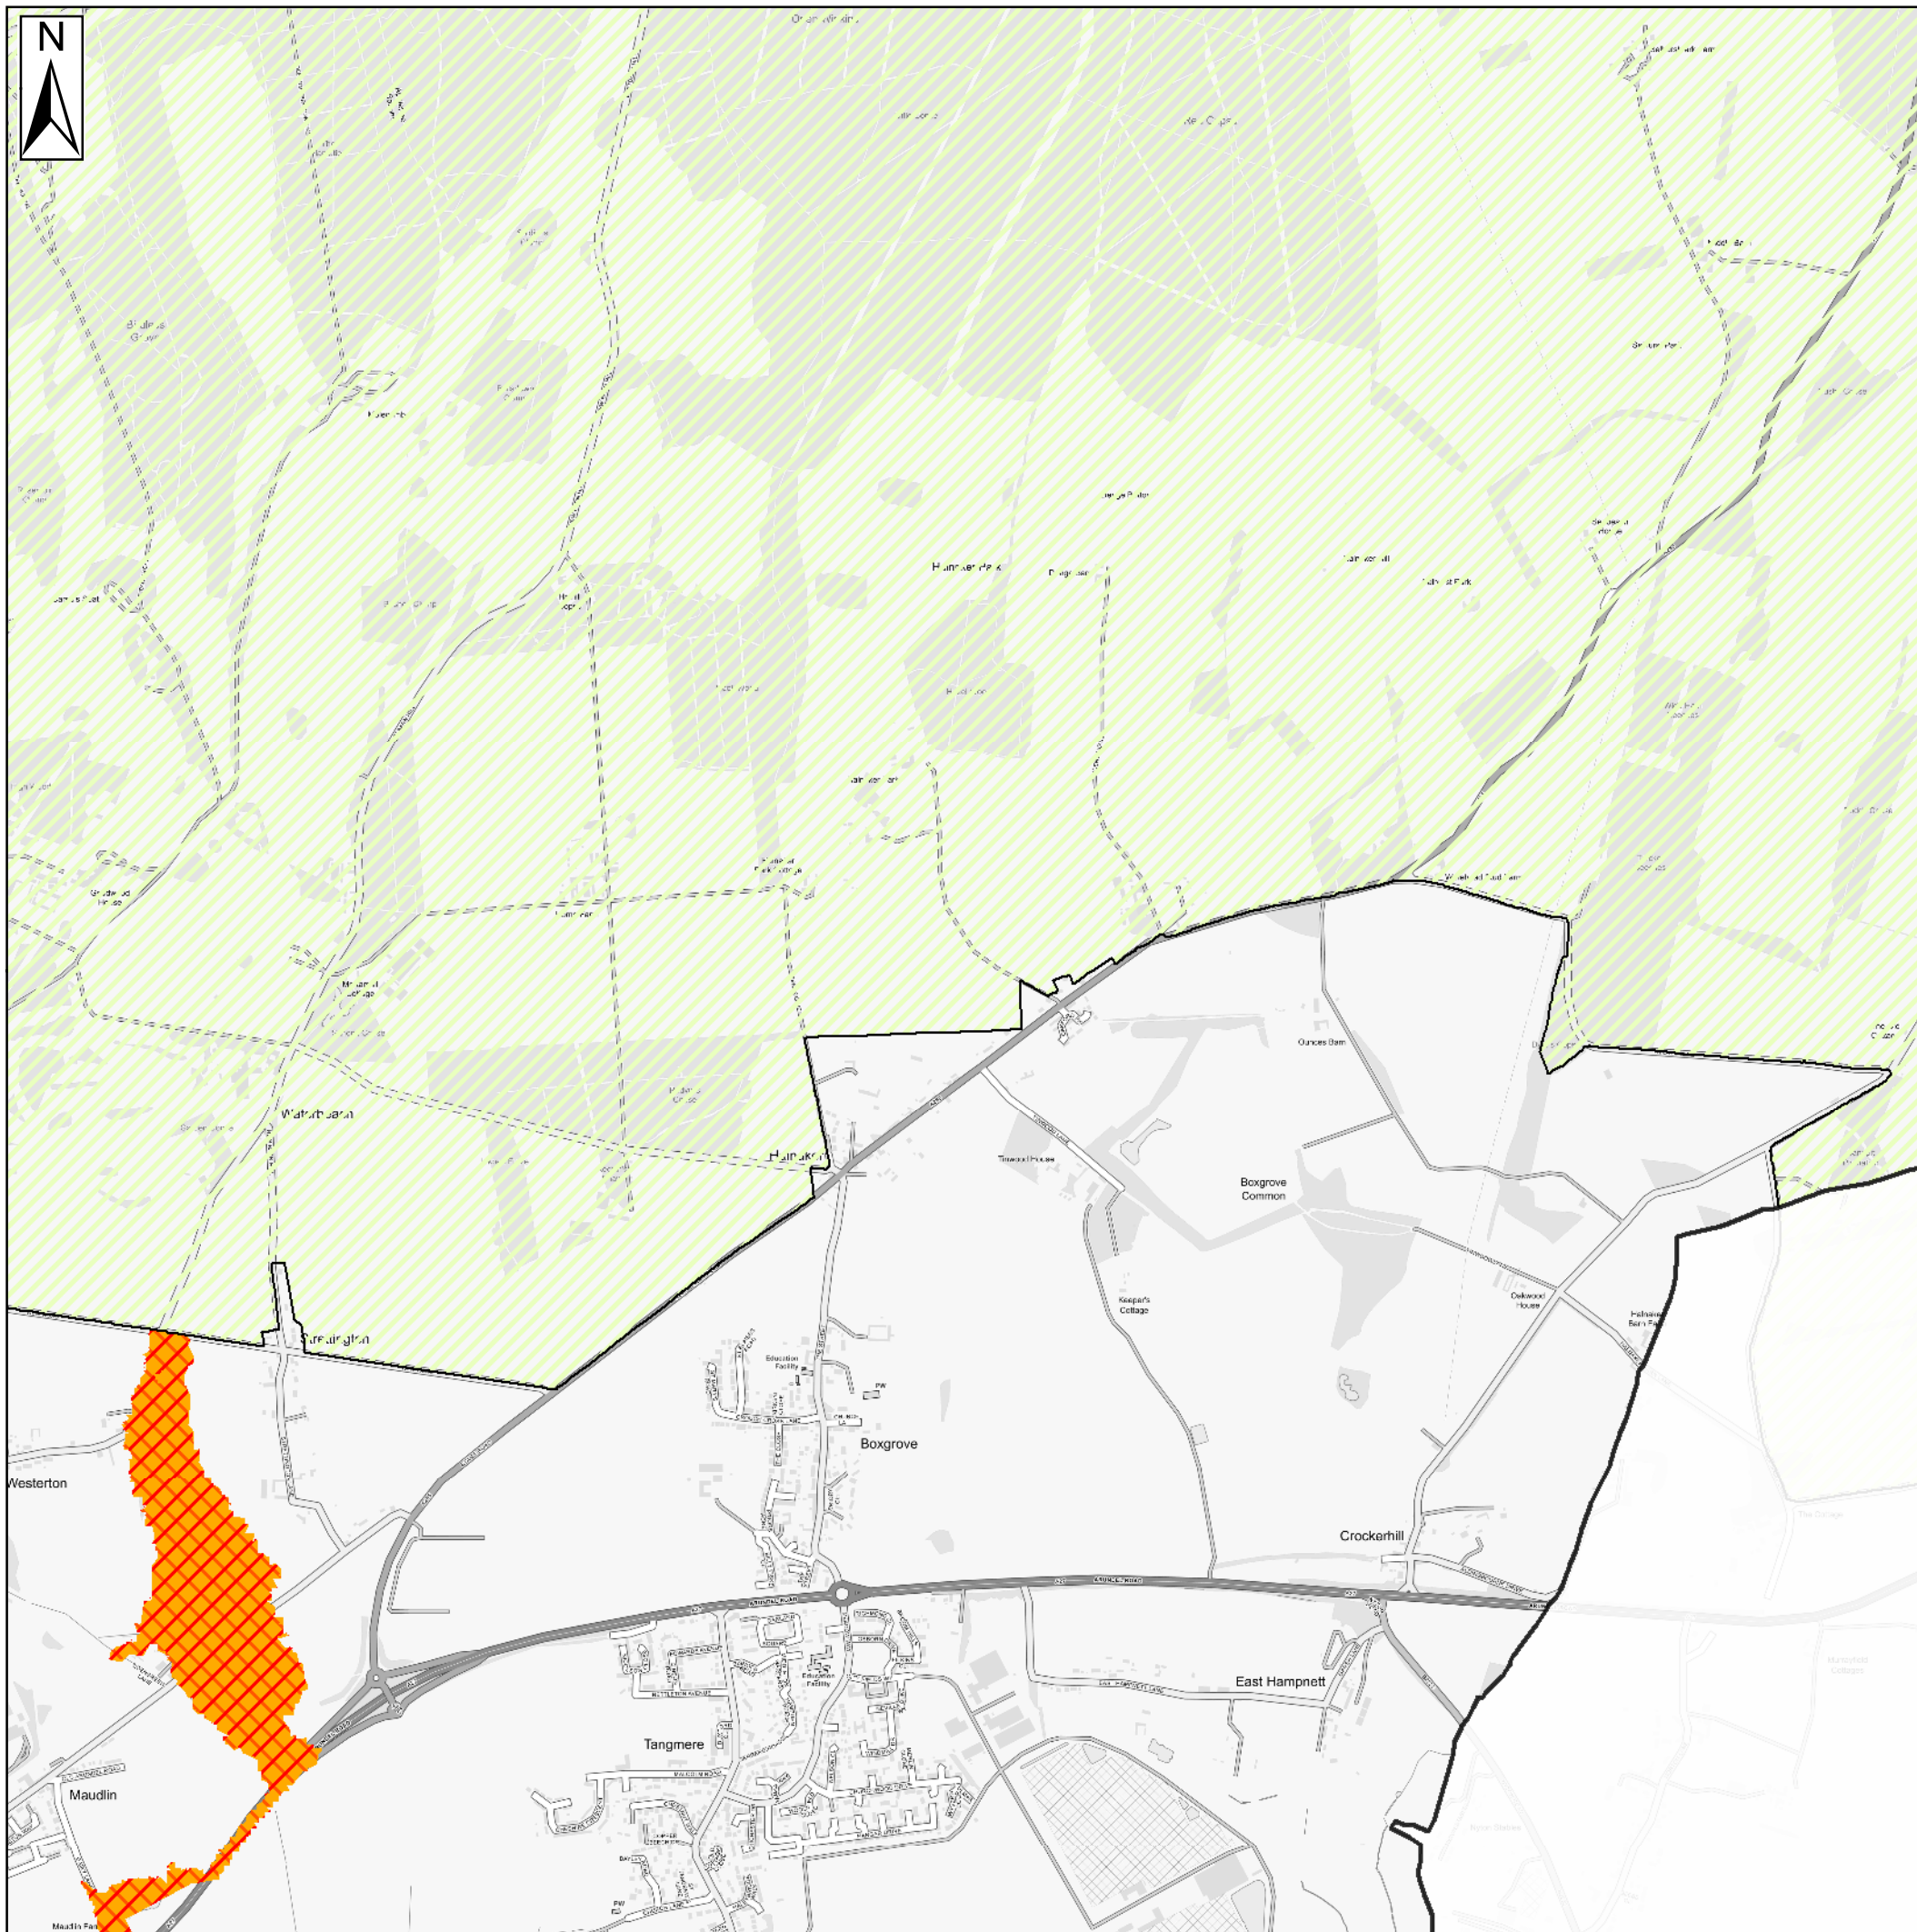

Key Plan

Legend

- Chichester District
- South Downs National Park
- EA Flood Warning Area
- EA Flood Alert Areas

Notes

Flood Alerts are used by the Environment Agency to warn people of the possibility of flooding and encourage them to be alert, stay vigilant and make early preparations. Flood Alerts are issued earlier than a flood warning to give notice of the possibility of flooding but before the Environment Agency are fully confident that flooding in Flood Warning Areas is expected.

Flood Warnings warn people of expected flooding and encourage them to take action to protect themselves and their property.

Contains Ordnance Survey data © Crown copyright and database right 2022.
Contains public sector information licensed under the Open Government Licence v3.0.

**CHICHESTER DISTRICT COUNCIL
SFRA: APPENDIX J - FLOOD WARNINGS AND
ALERTS**

This document is the property of Jeremy Benn Associates Ltd. It shall not be reproduced in whole or in part, nor disclosed to a third party, without the permission of Jeremy Benn