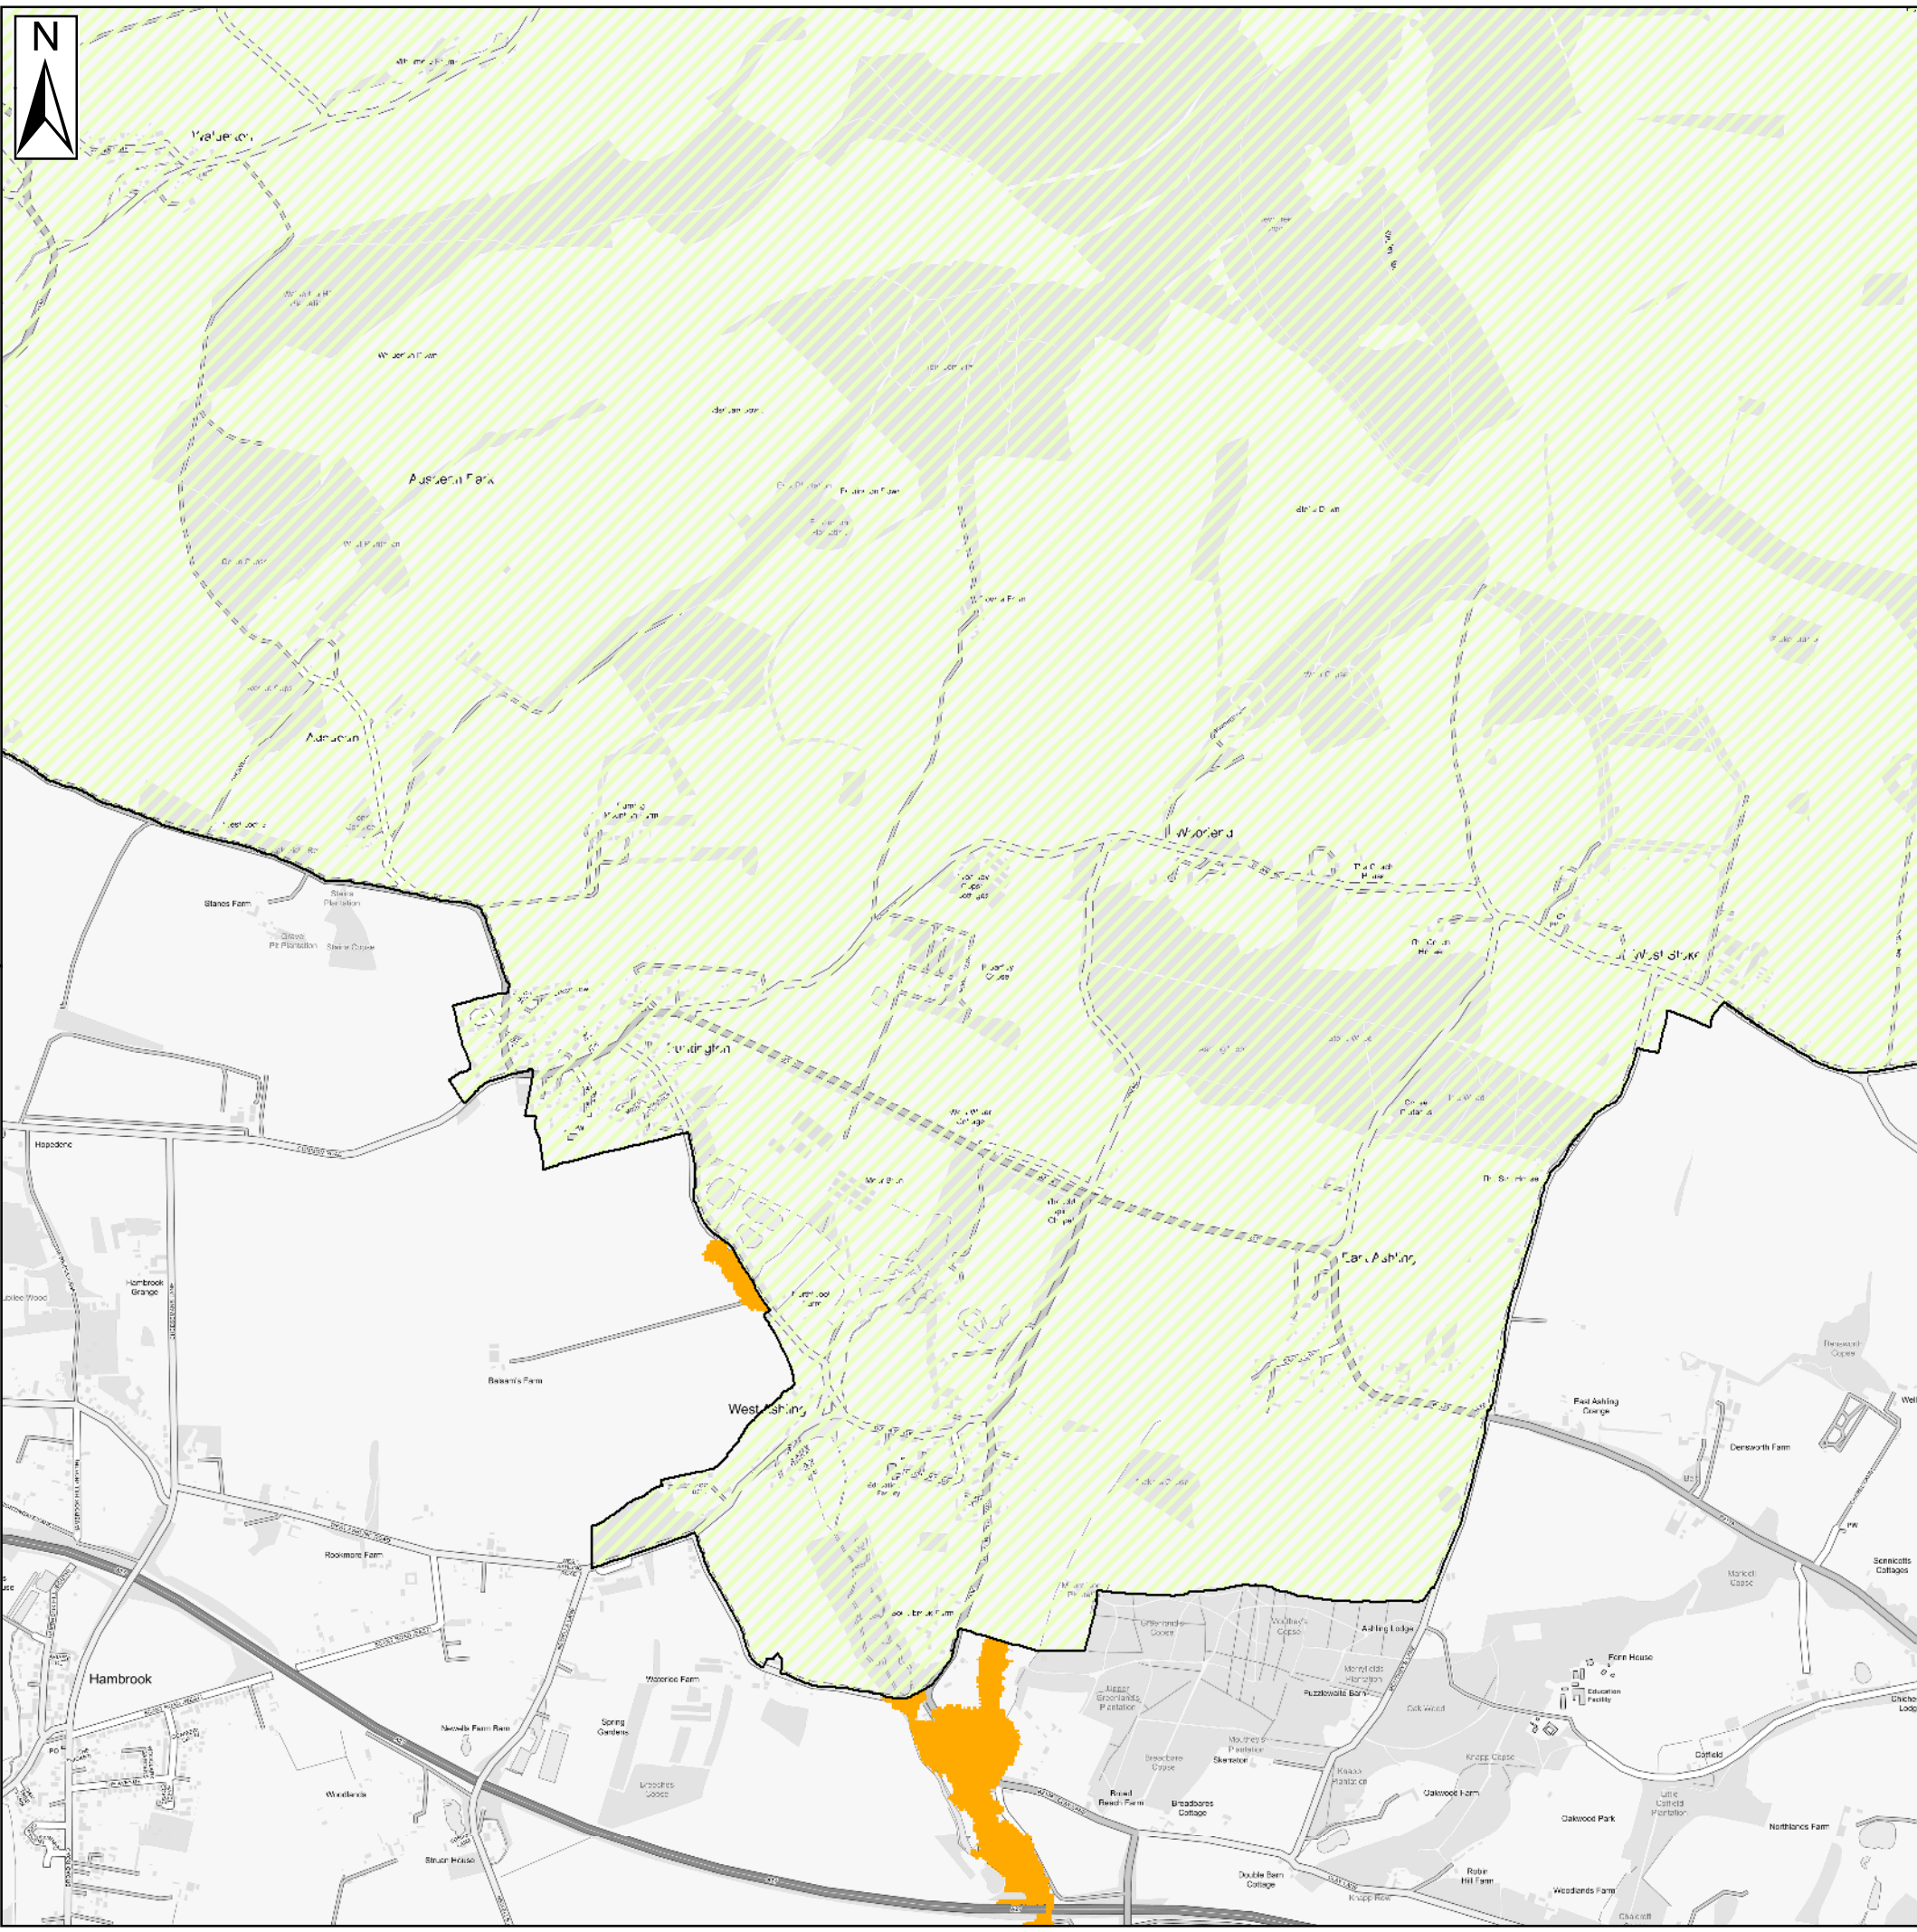

Key Plan

Legend

- Chichester District
- South Downs National Park
- EA Flood Warning Area
- EA Flood Alert Areas

Notes

Flood Alerts are used by the Environment Agency to warn people of the possibility of flooding and encourage them to be alert, stay vigilant and make early preparations. Flood Alerts are issued earlier than a flood warning to give notice of the possibility of flooding but before the Environment Agency are fully confident that flooding in Flood Warning Areas is expected.

Flood Warnings warn people of expected flooding and encourage them to take action to protect themselves and their property.

Contains Ordnance Survey data © Crown copyright and database right 2022.
Contains public sector information licensed under the Open Government Licence v3.0.

**CHICHESTER DISTRICT COUNCIL
SFRA: APPENDIX J - FLOOD WARNINGS AND
ALERTS**

This document is the property of Jeremy Benn Associates Ltd. It shall not be reproduced in whole or in part, nor disclosed to a third party, without the permission of Jeremy Benn