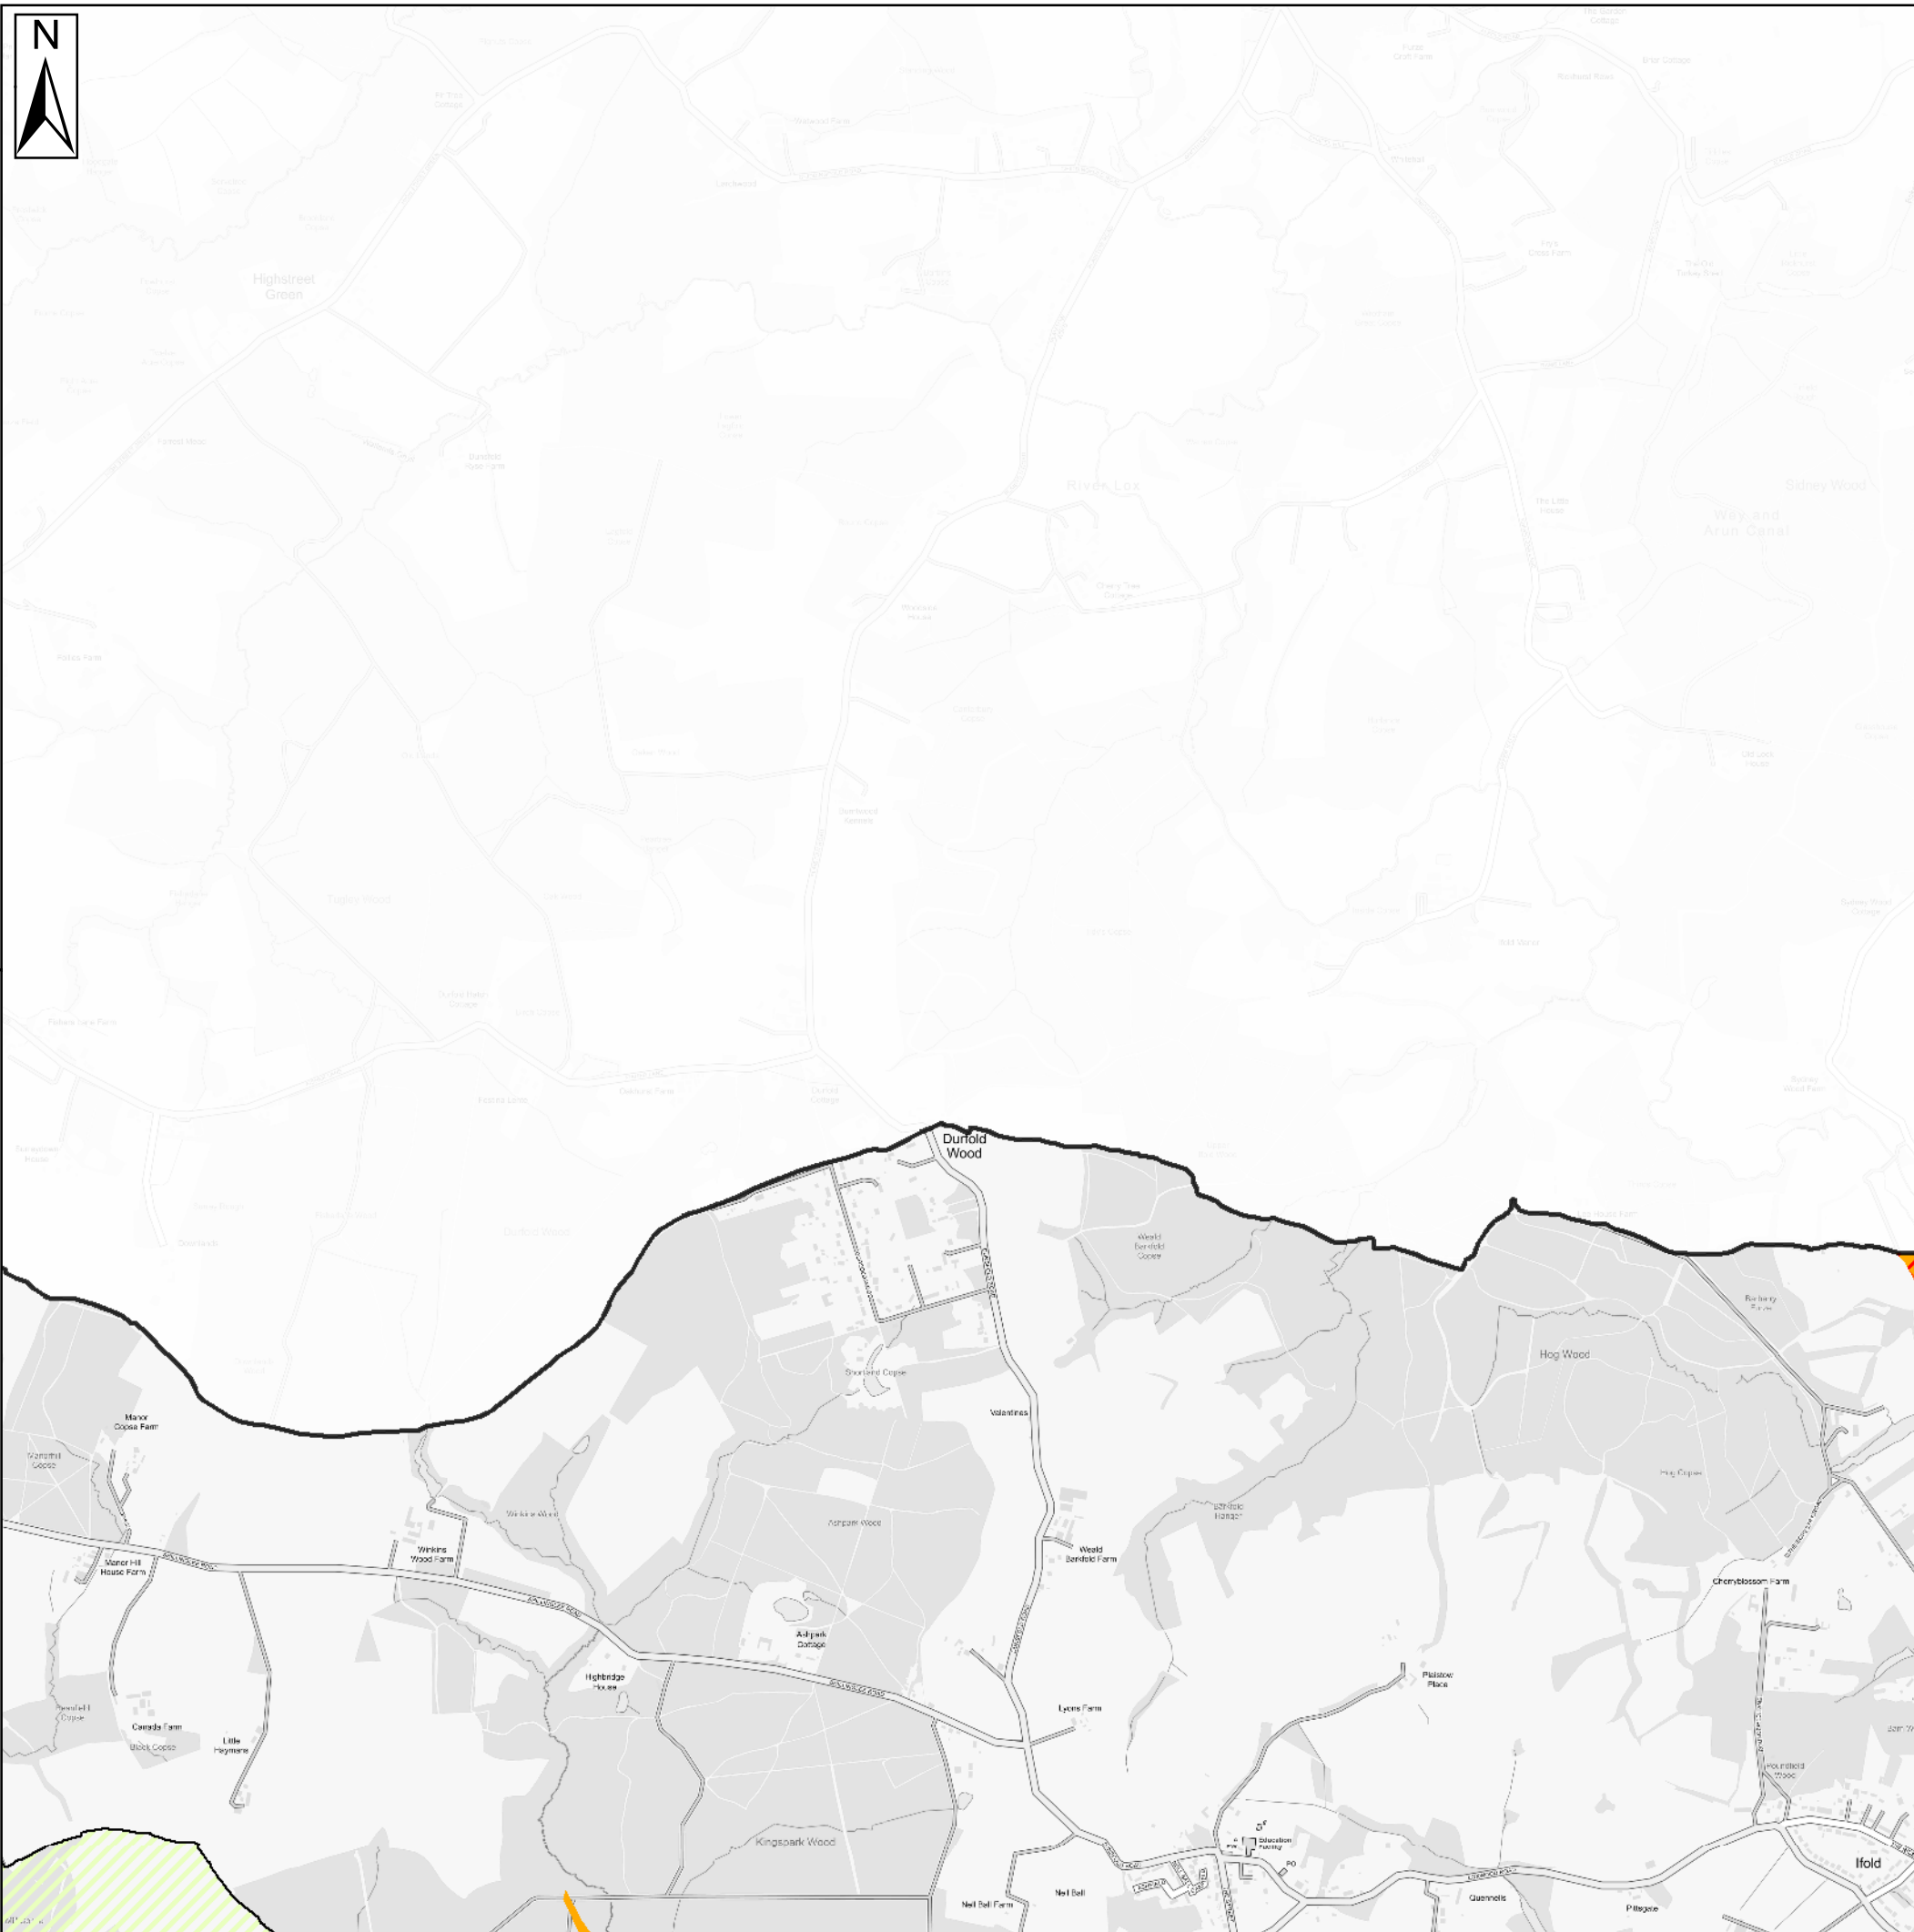

Key Plan

Legend

- Chichester District
- South Downs National Park
- EA Flood Warning Area
- EA Flood Alert Areas

Notes

Flood Alerts are used by the Environment Agency to warn people of the possibility of flooding and encourage them to be alert, stay vigilant and make early preparations. Flood Alerts are issued earlier than a flood warning to give notice of the possibility of flooding but before the Environment Agency are fully confident that flooding in Flood Warning Areas is expected.

Flood Warnings warn people of expected flooding and encourage them to take action to protect themselves and their property.

Contains Ordnance Survey data © Crown copyright and database right 2022.
Contains public sector information licensed under the Open Government Licence v3.0.

CHICHESTER DISTRICT COUNCIL SFRA: APPENDIX J - FLOOD WARNINGS AND ALERTS

This document is the property of Jeremy Benn Associates Ltd. It shall not be reproduced in whole or in part, nor disclosed to a third party, without the permission of Jeremy Benn