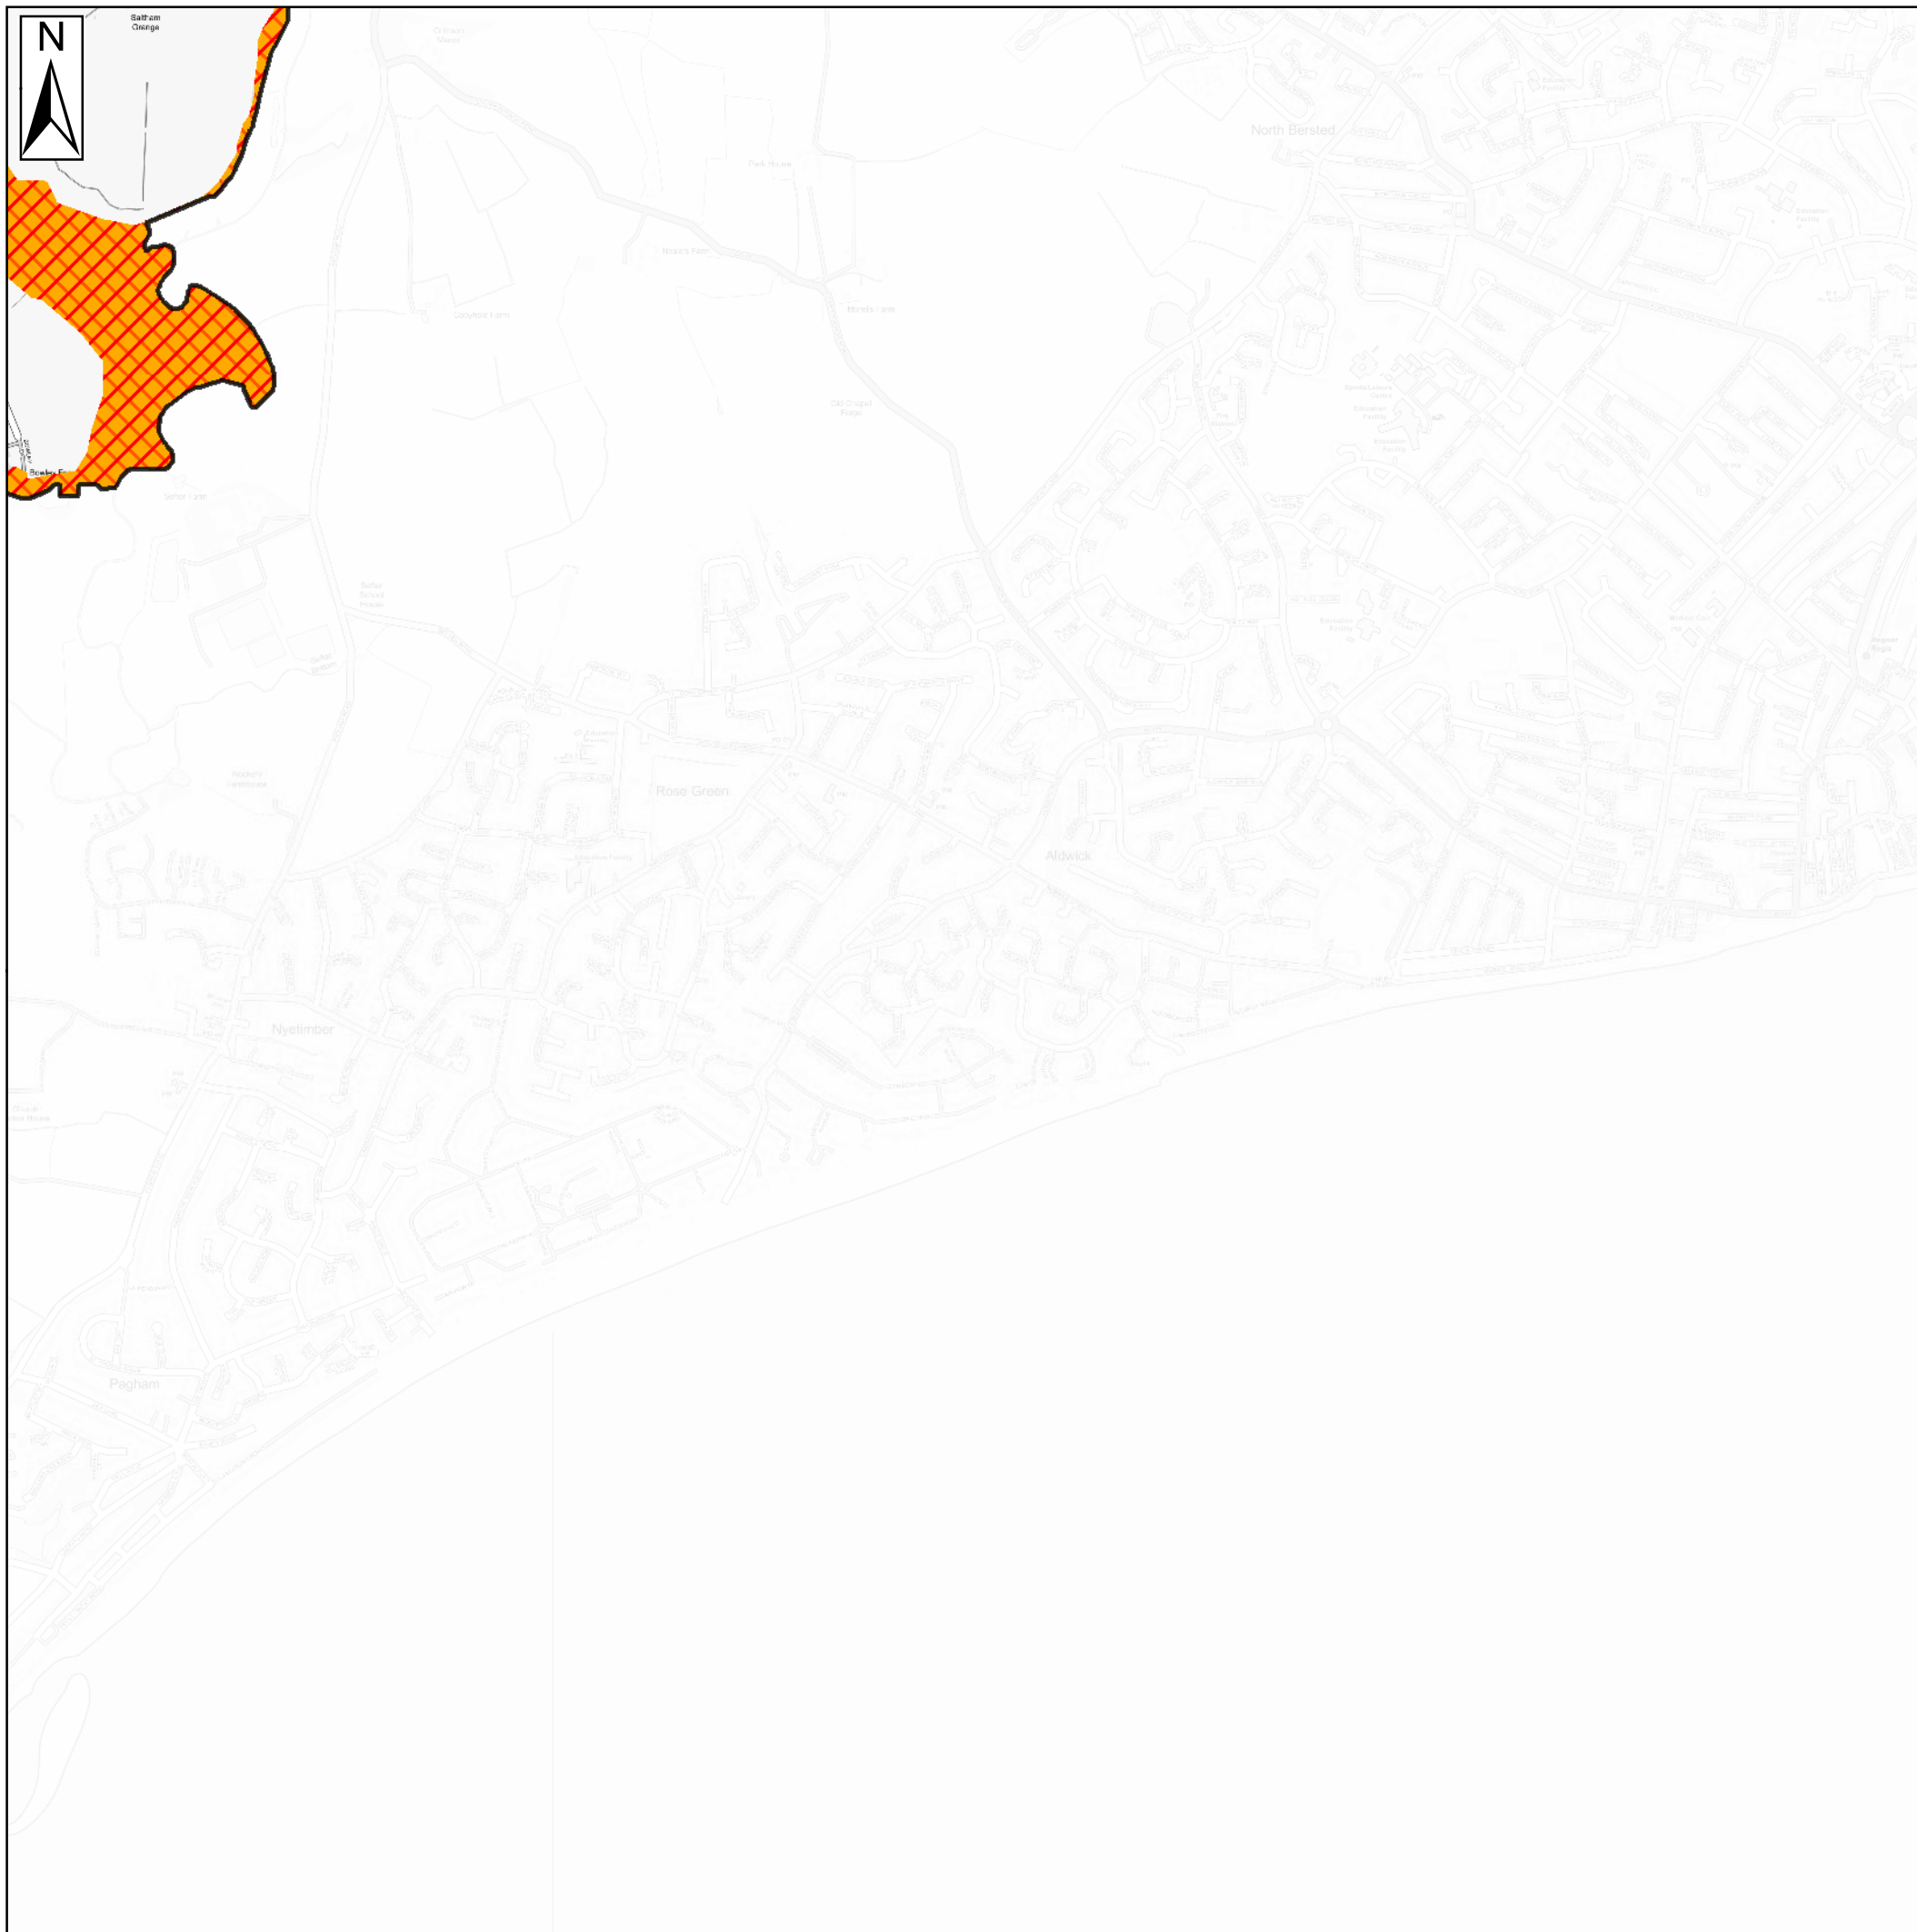

Key Plan

Legend

- Chichester District
- South Downs National Park
- EA Flood Warning Area
- EA Flood Alert Areas

Notes

Flood Alerts are used by the Environment Agency to warn people of the possibility of flooding and encourage them to be alert, stay vigilant and make early preparations. Flood Alerts are issued earlier than a flood warning to give notice of the possibility of flooding but before the Environment Agency are fully confident that flooding in Flood Warning Areas is expected.

Flood Warnings warn people of expected flooding and encourage them to take action to protect themselves and their property.

Contains Ordnance Survey data © Crown copyright and database right 2022.
Contains public sector information licensed under the Open Government Licence v3.0.

**CHICHESTER DISTRICT COUNCIL
SFRA: APPENDIX J - FLOOD WARNINGS AND
ALERTS**

This document is the property of Jeremy Benn Associates Ltd. It shall not be reproduced in whole or in part, nor disclosed to a third party, without the permission of Jeremy Benn