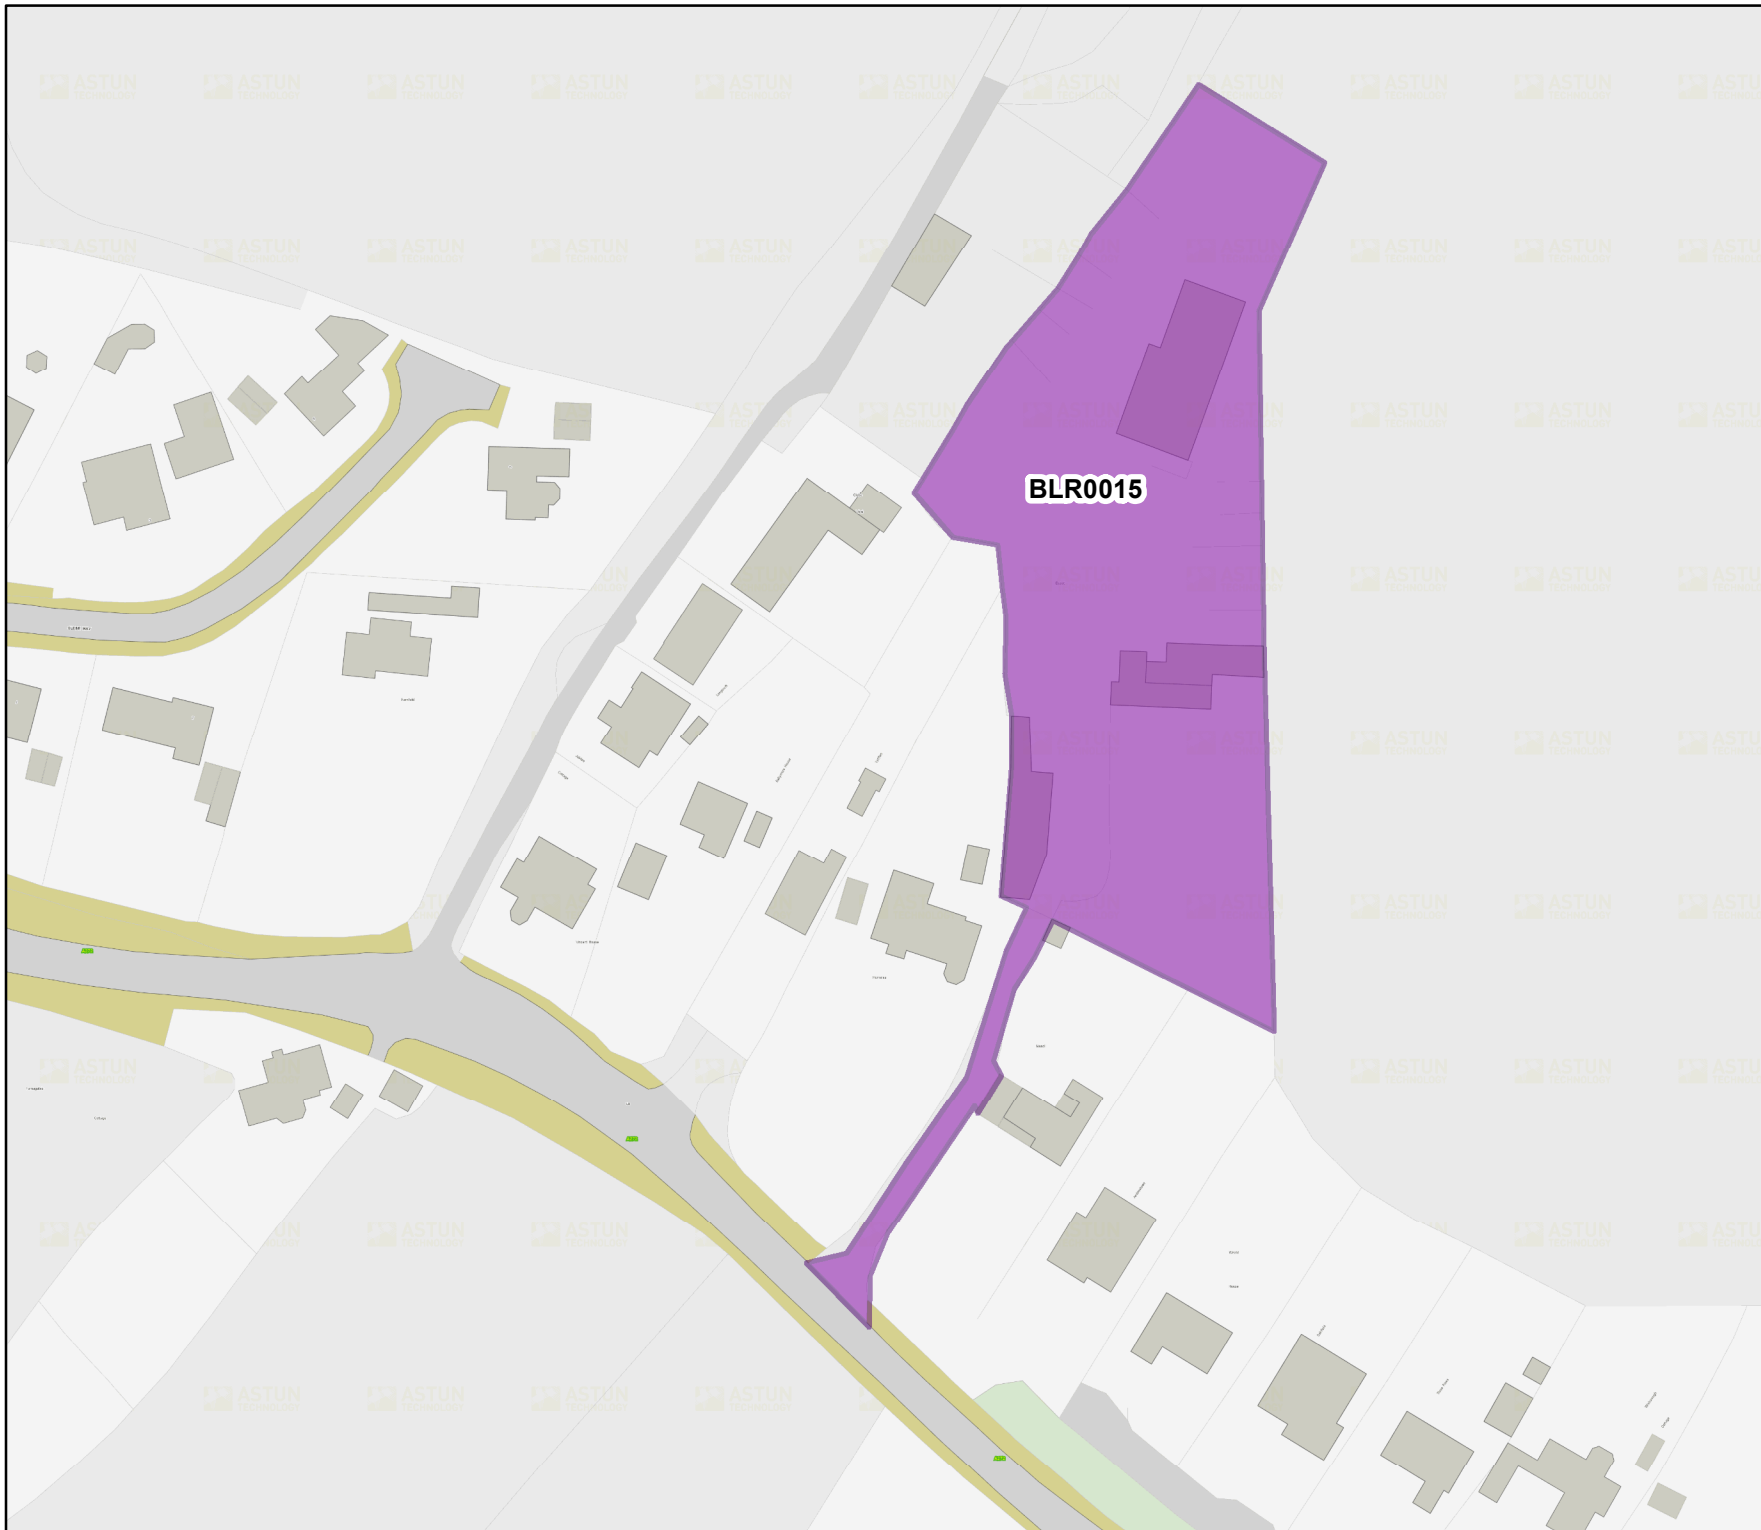

Annex 4 - Sites included in Part 1 of the Register 2023

**CHICHESTER DISTRICT
COUNCIL**

BLR0008

Co-operative Food,
Malcolm Road,
Tangmere

Legend

-  Settlement Boundary
-  Brownfield Register

**CHICHESTER DISTRICT
COUNCIL**

BLR0013

Tangmere Academy,
Bishops Road,
Tangmere,

Legend

-  Settlement Boundary
-  Brownfield Register

**CHICHESTER DISTRICT
COUNCIL**

BLR0015

Clark's Yard,
Billingshurst Road,
Wisborough Green

Legend

-  Settlement Boundary
-  Brownfield Register

**CHICHESTER DISTRICT
COUNCIL**

BLR0022

Stone House,
82 West Street,
Selsey

Legend

-  Settlement Boundary
-  Brownfield Register

**CHICHESTER DISTRICT
COUNCIL**

BLR0023

99 - 101 High Street,
Selsey

Legend

-  Settlement Boundary
-  Brownfield Register

BLR0027

Earnley Concourse

Legend

-  Brownfield Register
-  Settlement Boundary