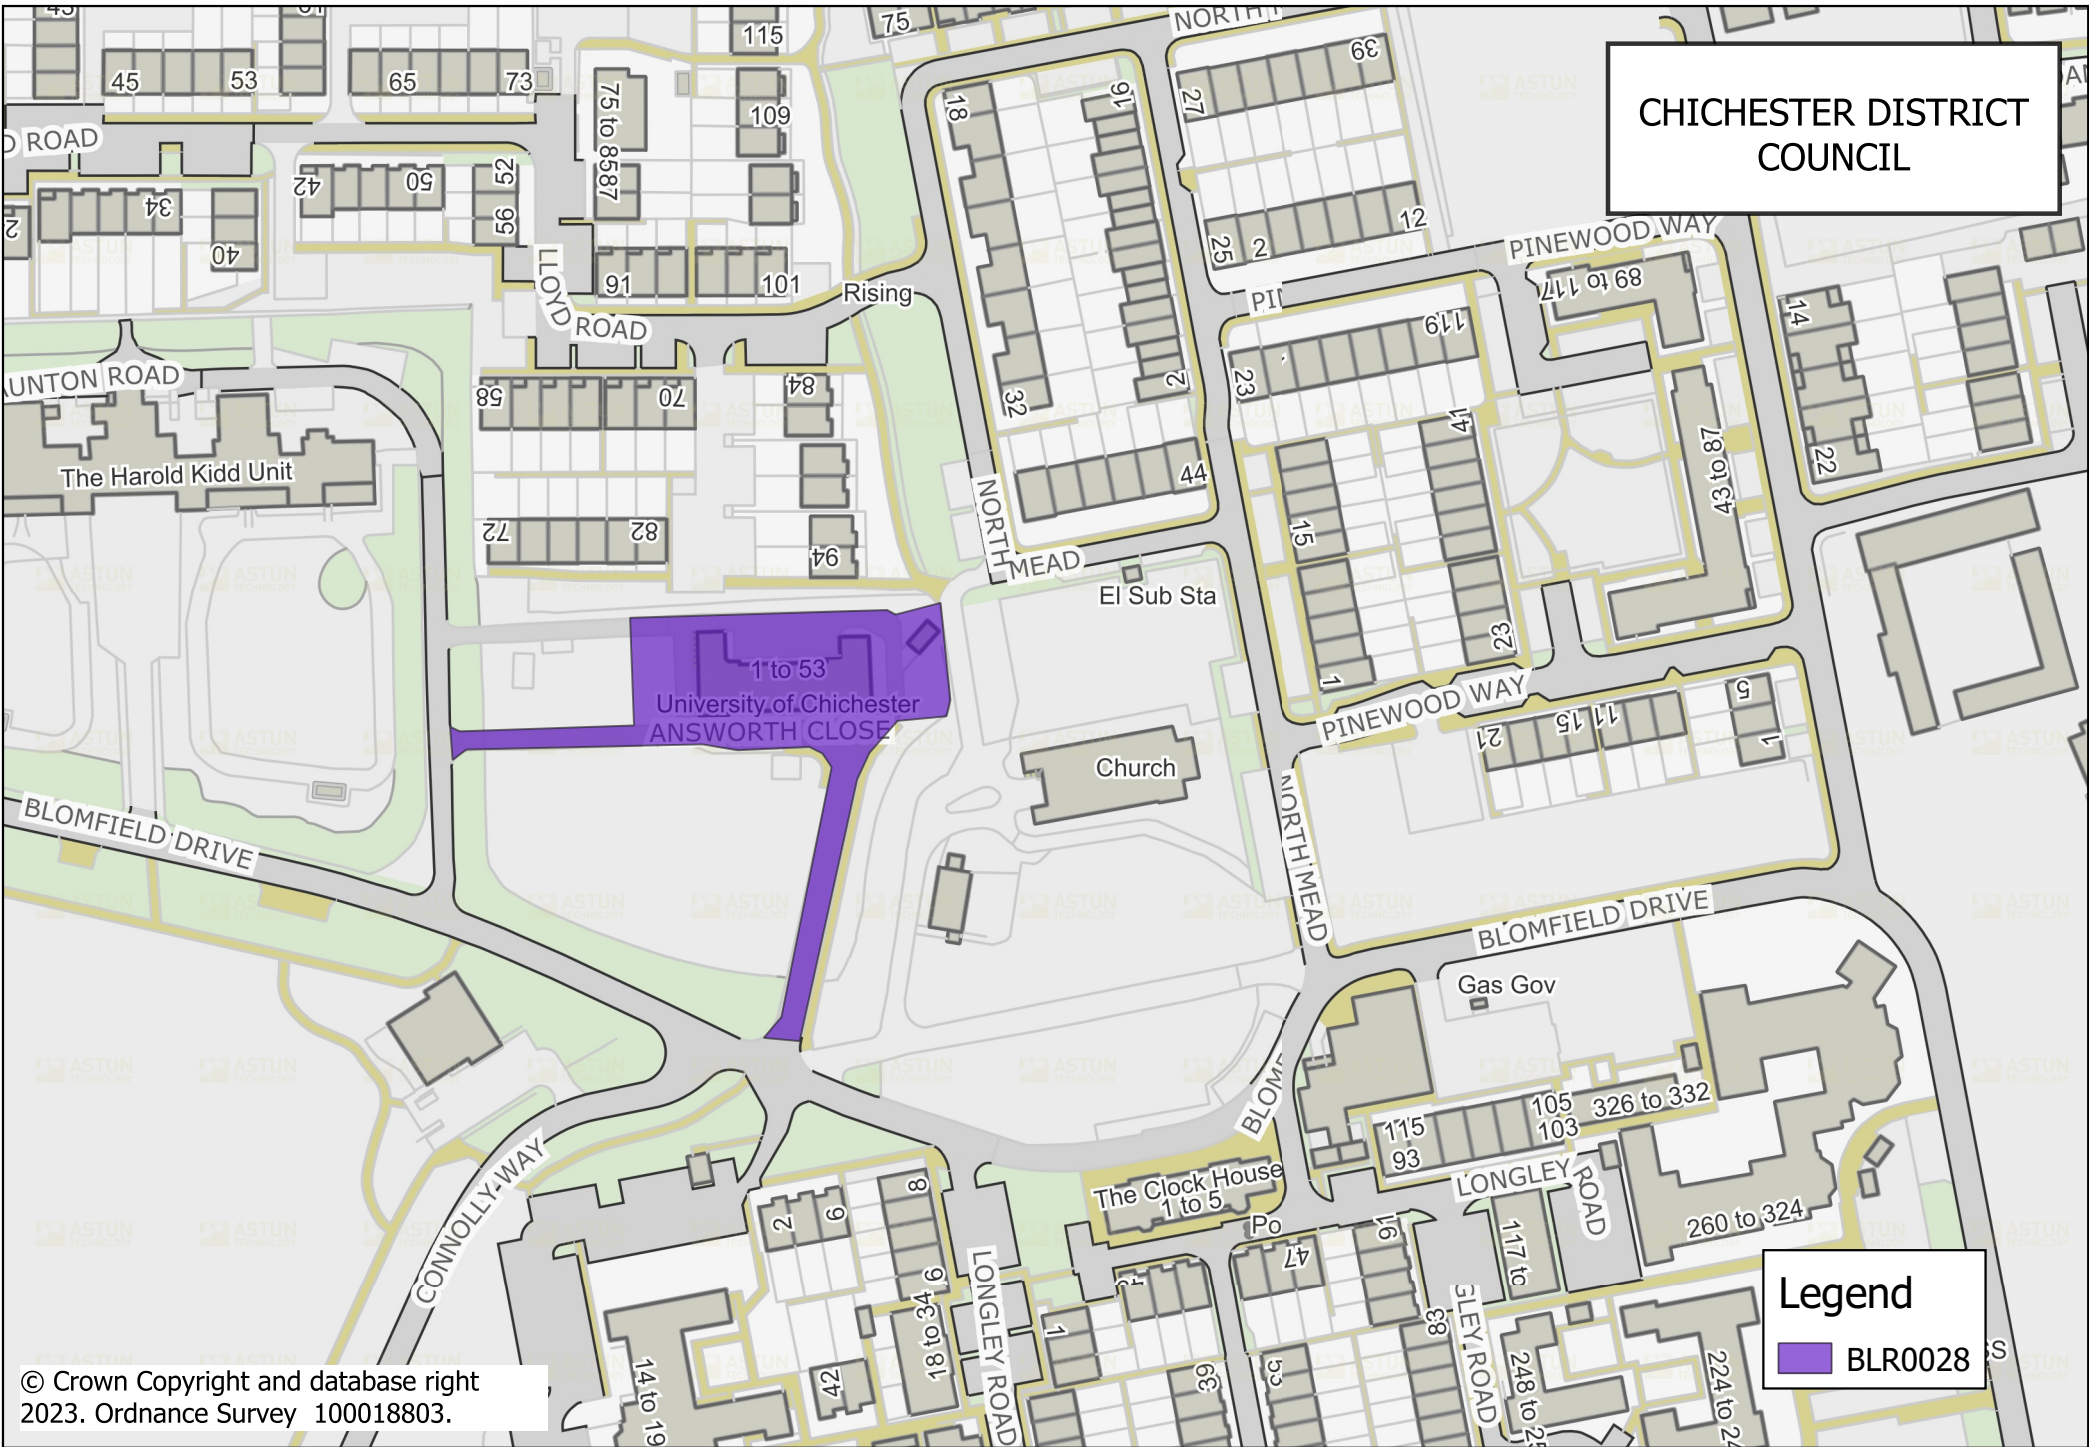

CHICHESTER DISTRICT COUNCIL

Legend
BLR0028