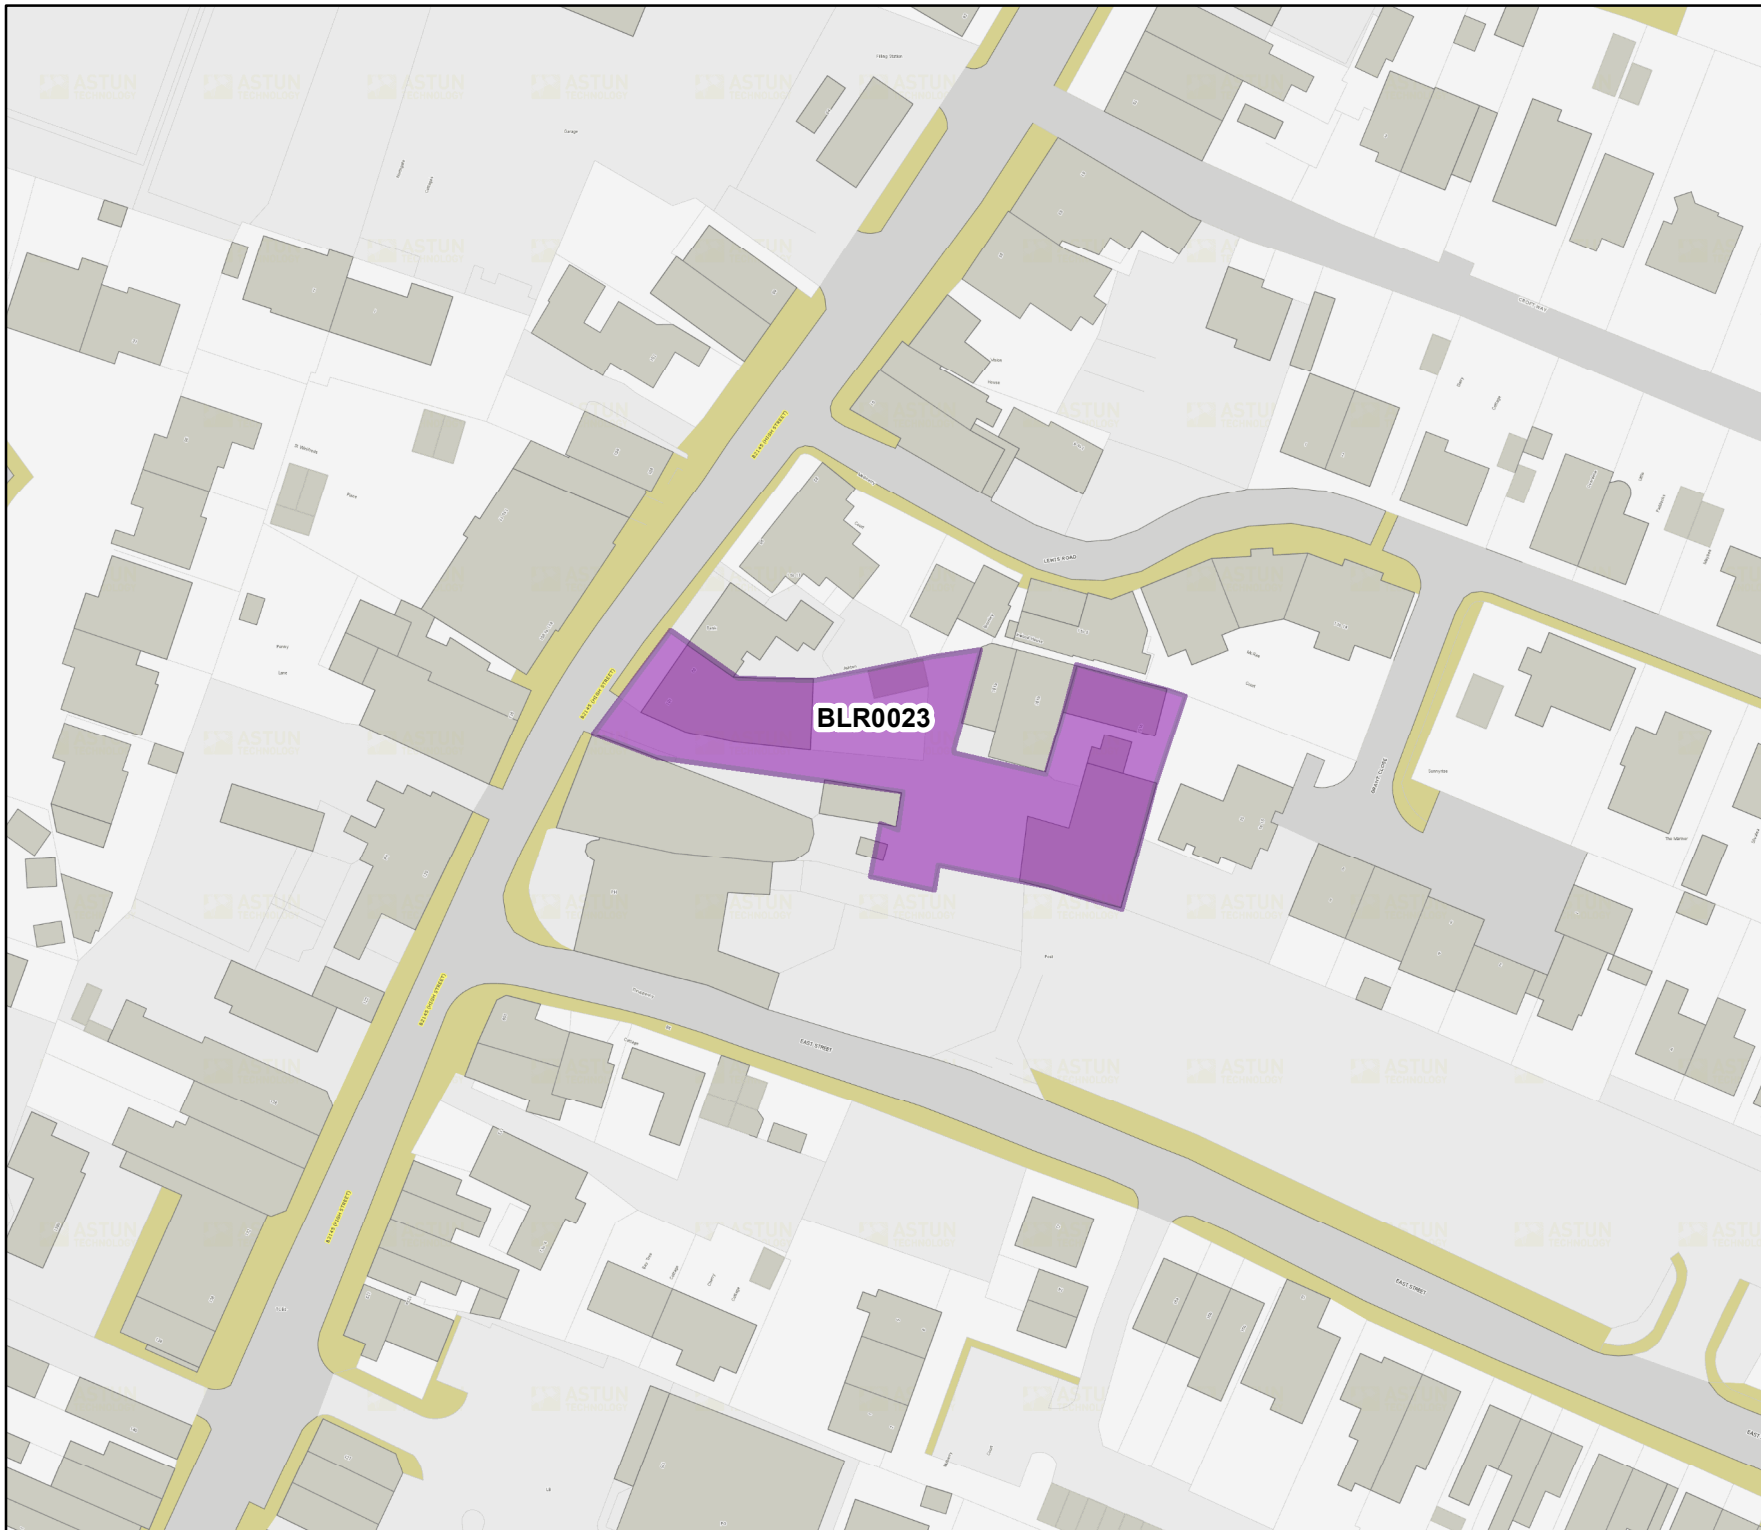

Annex 4 - Sites included in Part 1 of the Register 2023

**CHICHESTER DISTRICT
COUNCIL**

BLR0008

Co-operative Food,
Malcolm Road,
Tangmere

Legend

-  Settlement Boundary
-  Brownfield Register

**CHICHESTER DISTRICT
COUNCIL**

BLR0013

Tangmere Academy,
Bishops Road,
Tangmere,

Legend

-  Settlement Boundary
-  Brownfield Register

**CHICHESTER DISTRICT
COUNCIL**

BLR0015

Clark's Yard,
Billingshurst Road,
Wisborough Green

Legend

-  Settlement Boundary
-  Brownfield Register

**CHICHESTER DISTRICT
COUNCIL**

BLR0022

Stone House,
82 West Street,
Selsey

Legend

-  Settlement Boundary
-  Brownfield Register

**CHICHESTER DISTRICT
COUNCIL**

BLR0023

99 - 101 High Street,
Selsey

Legend

-  Settlement Boundary
-  Brownfield Register

BLR0027

Earnley Concourse

Legend

-  Brownfield Register
-  Settlement Boundary