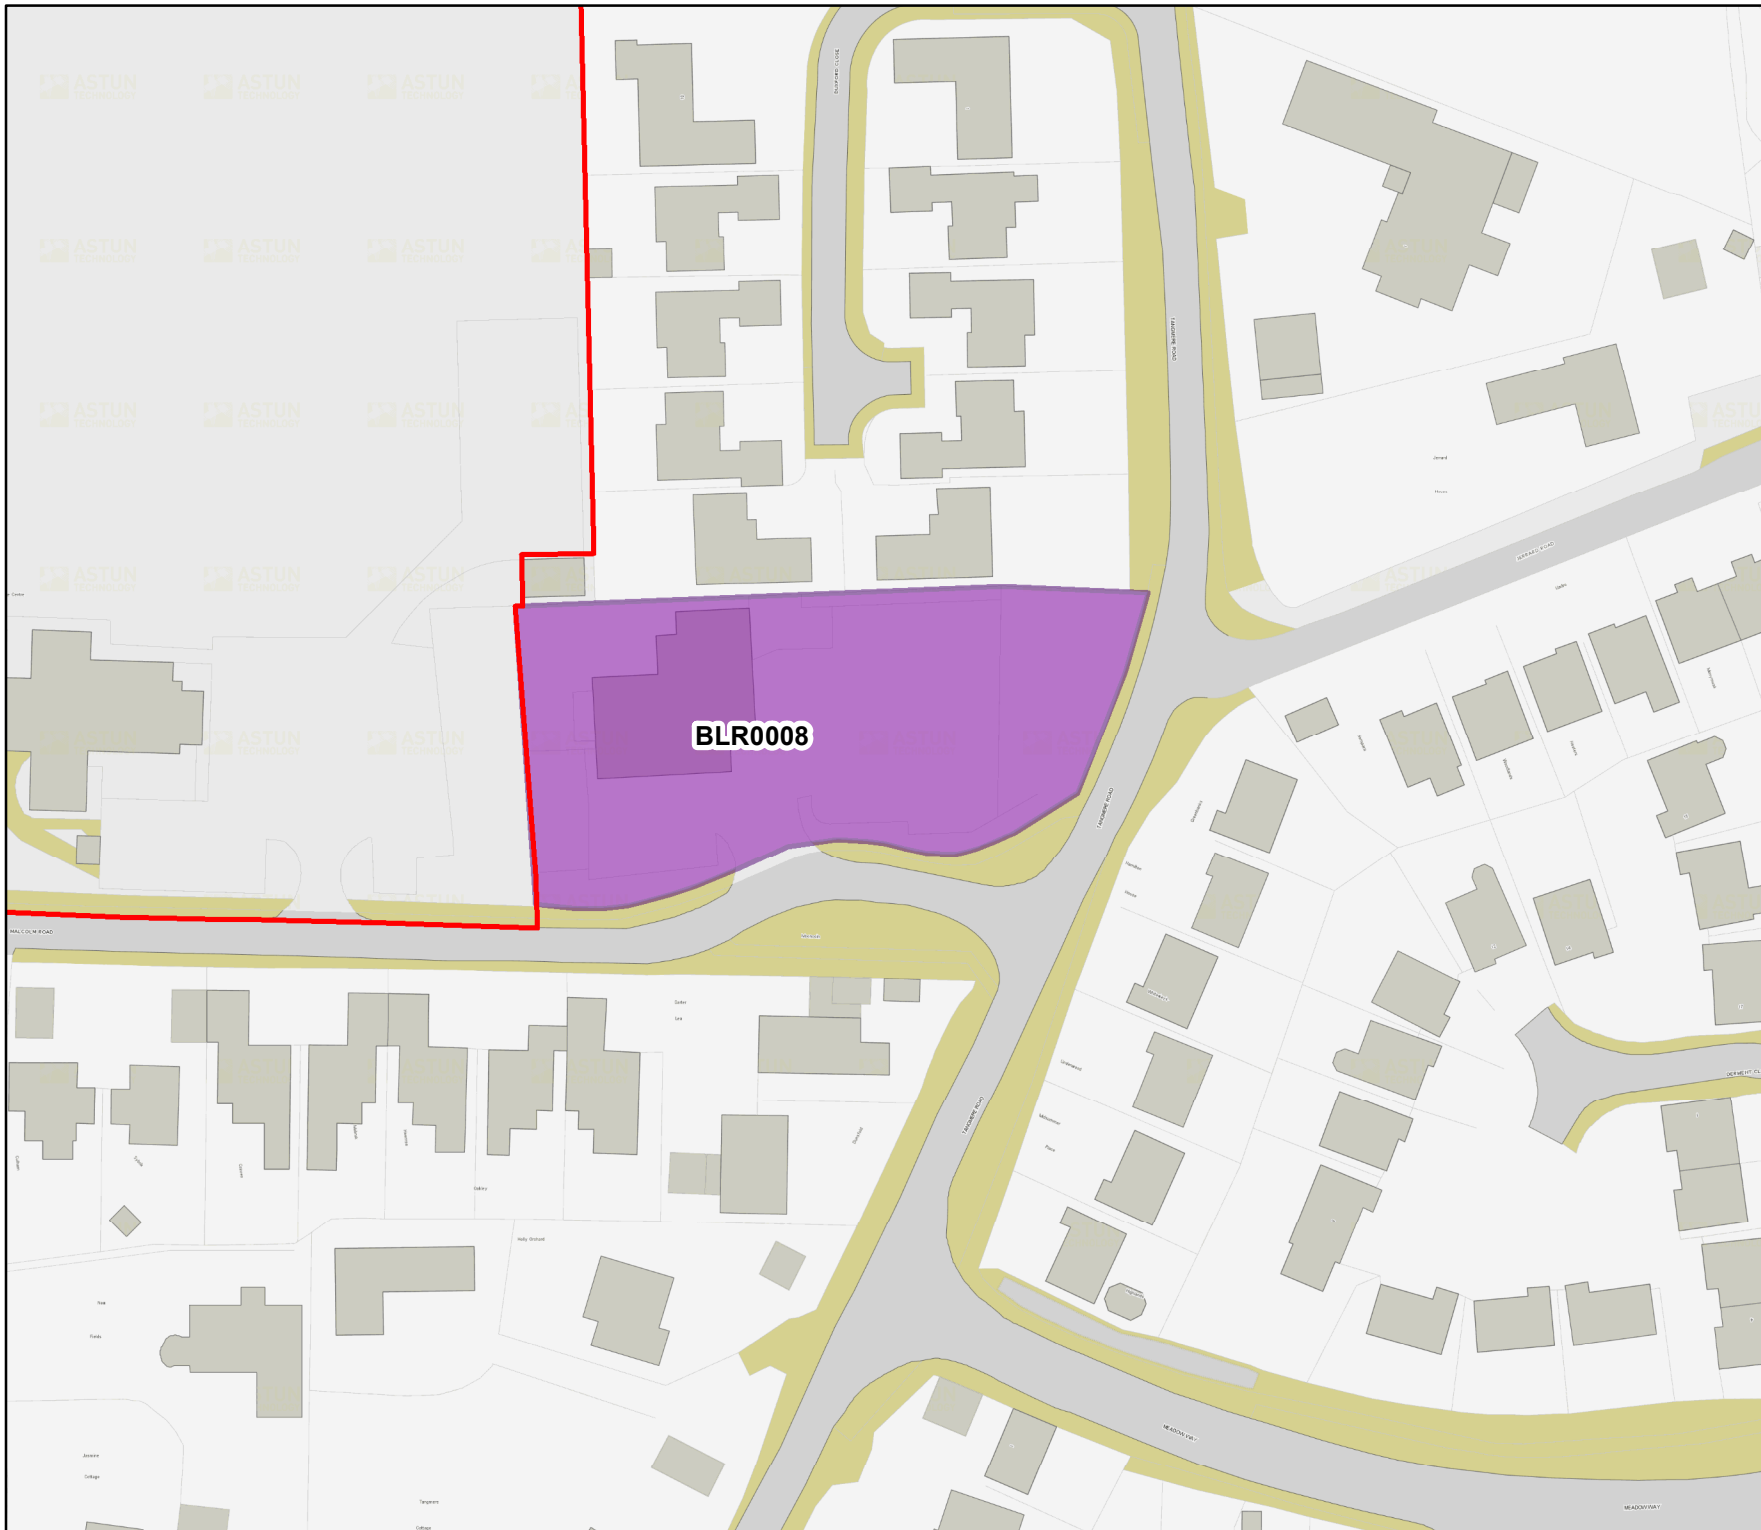

Annex 4 - Sites included in Part 1 of the Register 2023

**CHICHESTER DISTRICT
COUNCIL**

BLR0008

Co-operative Food,
Malcolm Road,
Tangmere

Legend

-  Settlement Boundary
-  Brownfield Register

**CHICHESTER DISTRICT
COUNCIL**

BLR0009

Land at the Tannery,
Westgate,
Chichester

Legend

-  Settlement Boundary
-  Brownfield Register

**CHICHESTER DISTRICT
COUNCIL**

BLR0010

Metro House,
Northgate,
Chichester

Legend

BLR0013

Tangmere Academy,
Bishops Road,
Tangmere,

Legend

-  Settlement Boundary
-  Brownfield Register

**CHICHESTER DISTRICT
COUNCIL**

BLR0015

Clark's Yard,
Billingshurst Road,
Wisborough Green

Legend

BLR0023

99 - 101 High Street,
Selsey

Legend

-  Settlement Boundary
-  Brownfield Register

BLR0027

Earnley Concourse

Legend

-  Brownfield Register
-  Settlement Boundary