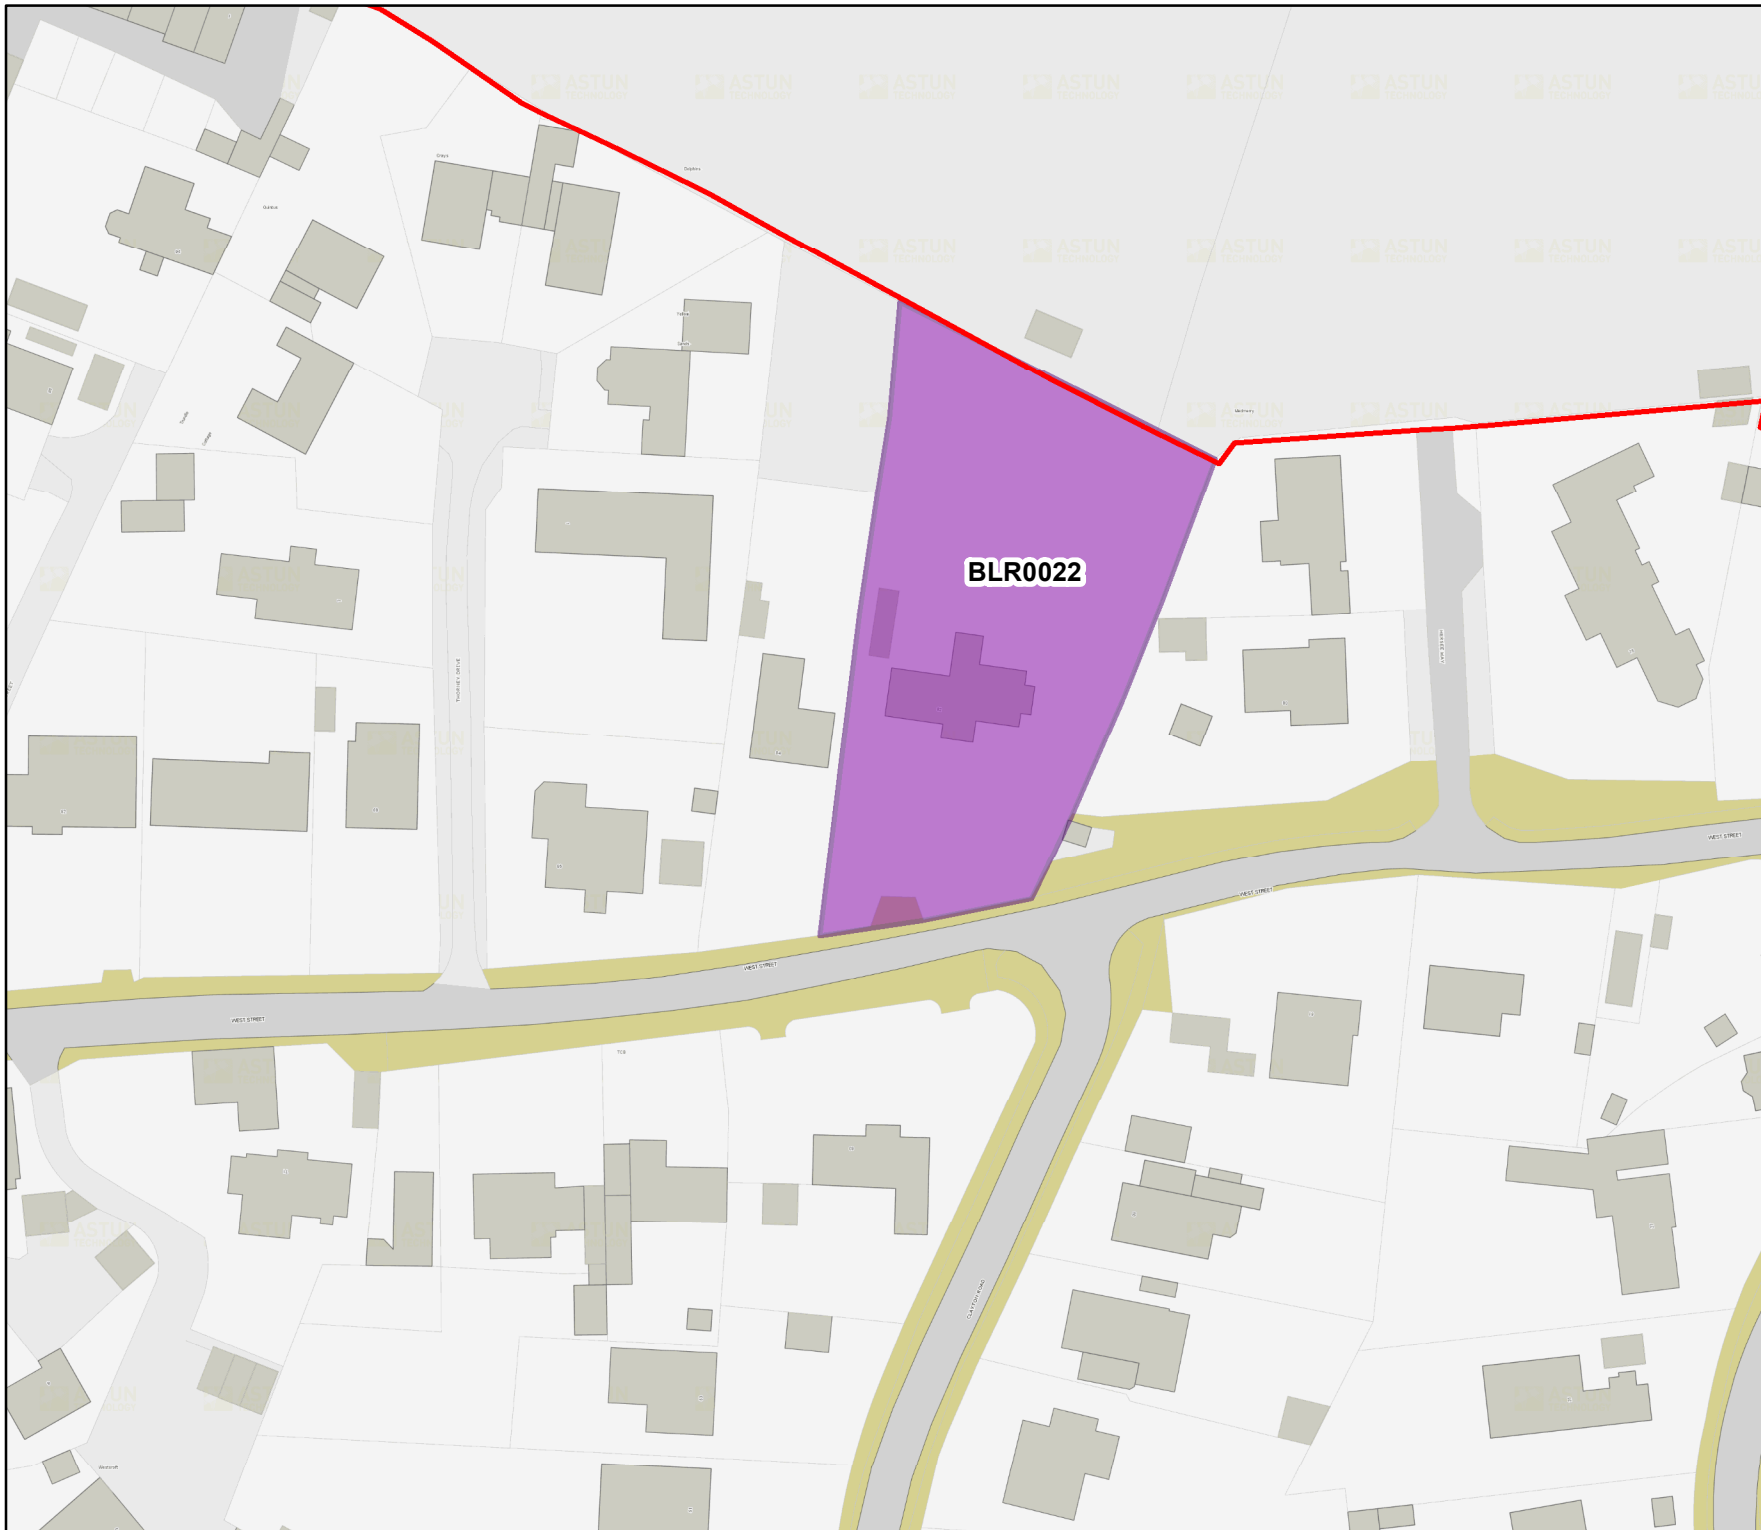

Annex 4 - Sites included in Part 1 of the Register 2023

**CHICHESTER DISTRICT
COUNCIL**

BLR0008

Co-operative Food,
Malcolm Road,
Tangmere

Legend

-  Settlement Boundary
-  Brownfield Register

**CHICHESTER DISTRICT
COUNCIL**

BLR0013

Tangmere Academy,
Bishops Road,
Tangmere,

Legend

-  Settlement Boundary
-  Brownfield Register

**CHICHESTER DISTRICT
COUNCIL**

BLR0015

Clark's Yard,
Billingshurst Road,
Wisborough Green

Legend

-  Settlement Boundary
-  Brownfield Register

**CHICHESTER DISTRICT
COUNCIL**

BLR0022

Stone House,
82 West Street,
Selsey

Legend

-  Settlement Boundary
-  Brownfield Register

**CHICHESTER DISTRICT
COUNCIL**

BLR0023

99 - 101 High Street,
Selsey

Legend

-  Settlement Boundary
-  Brownfield Register

BLR0027

Earnley Concourse

Legend

-  Brownfield Register
-  Settlement Boundary