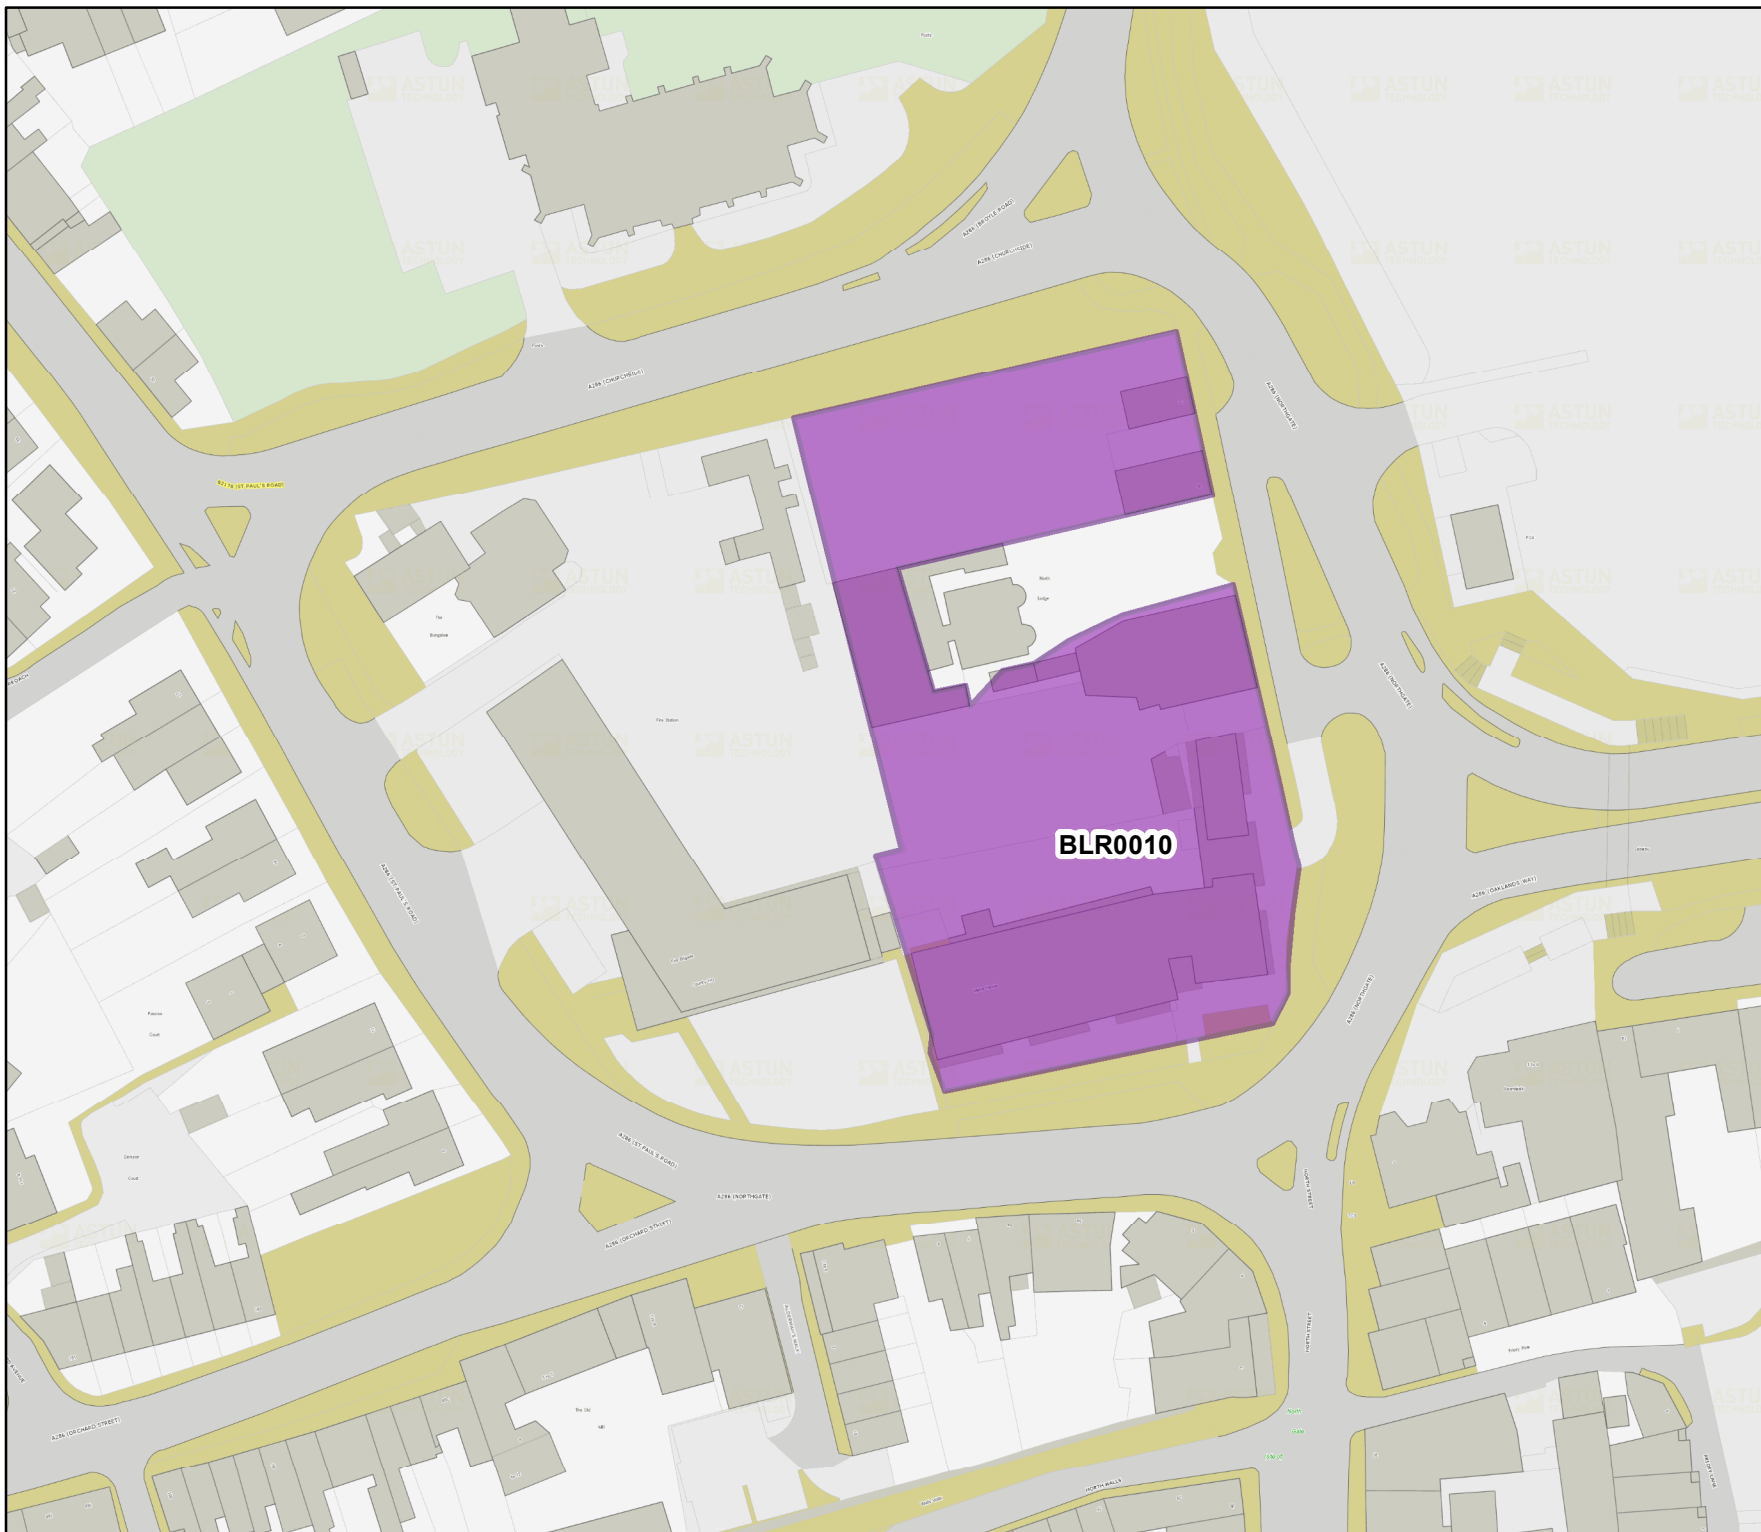

Annex 4 - Sites included in Part 1 of the Register 2023

**CHICHESTER DISTRICT
COUNCIL**

BLR0008

Co-operative Food,
Malcolm Road,
Tangmere

Legend

-  Settlement Boundary
-  Brownfield Register

**CHICHESTER DISTRICT
COUNCIL**

BLR0009

Land at the Tannery,
Westgate,
Chichester

Legend

-  Settlement Boundary
-  Brownfield Register

**CHICHESTER DISTRICT
COUNCIL**

BLR0010

Metro House,
Northgate,
Chichester

Legend

-  Settlement Boundary
-  Brownfield Register

**CHICHESTER DISTRICT
COUNCIL**

BLR0011

Land at Police Station,
Kingsham Road,
Chichester

Legend

-  Settlement Boundary
-  Brownfield Register

**CHICHESTER DISTRICT
COUNCIL**

BLR0013

Tangmere Academy,
Bishops Road,
Tangmere,

Legend

-  Settlement Boundary
-  Brownfield Register

**CHICHESTER DISTRICT
COUNCIL**

BLR0015

Clark's Yard,
Billingshurst Road,
Wisborough Green

Legend