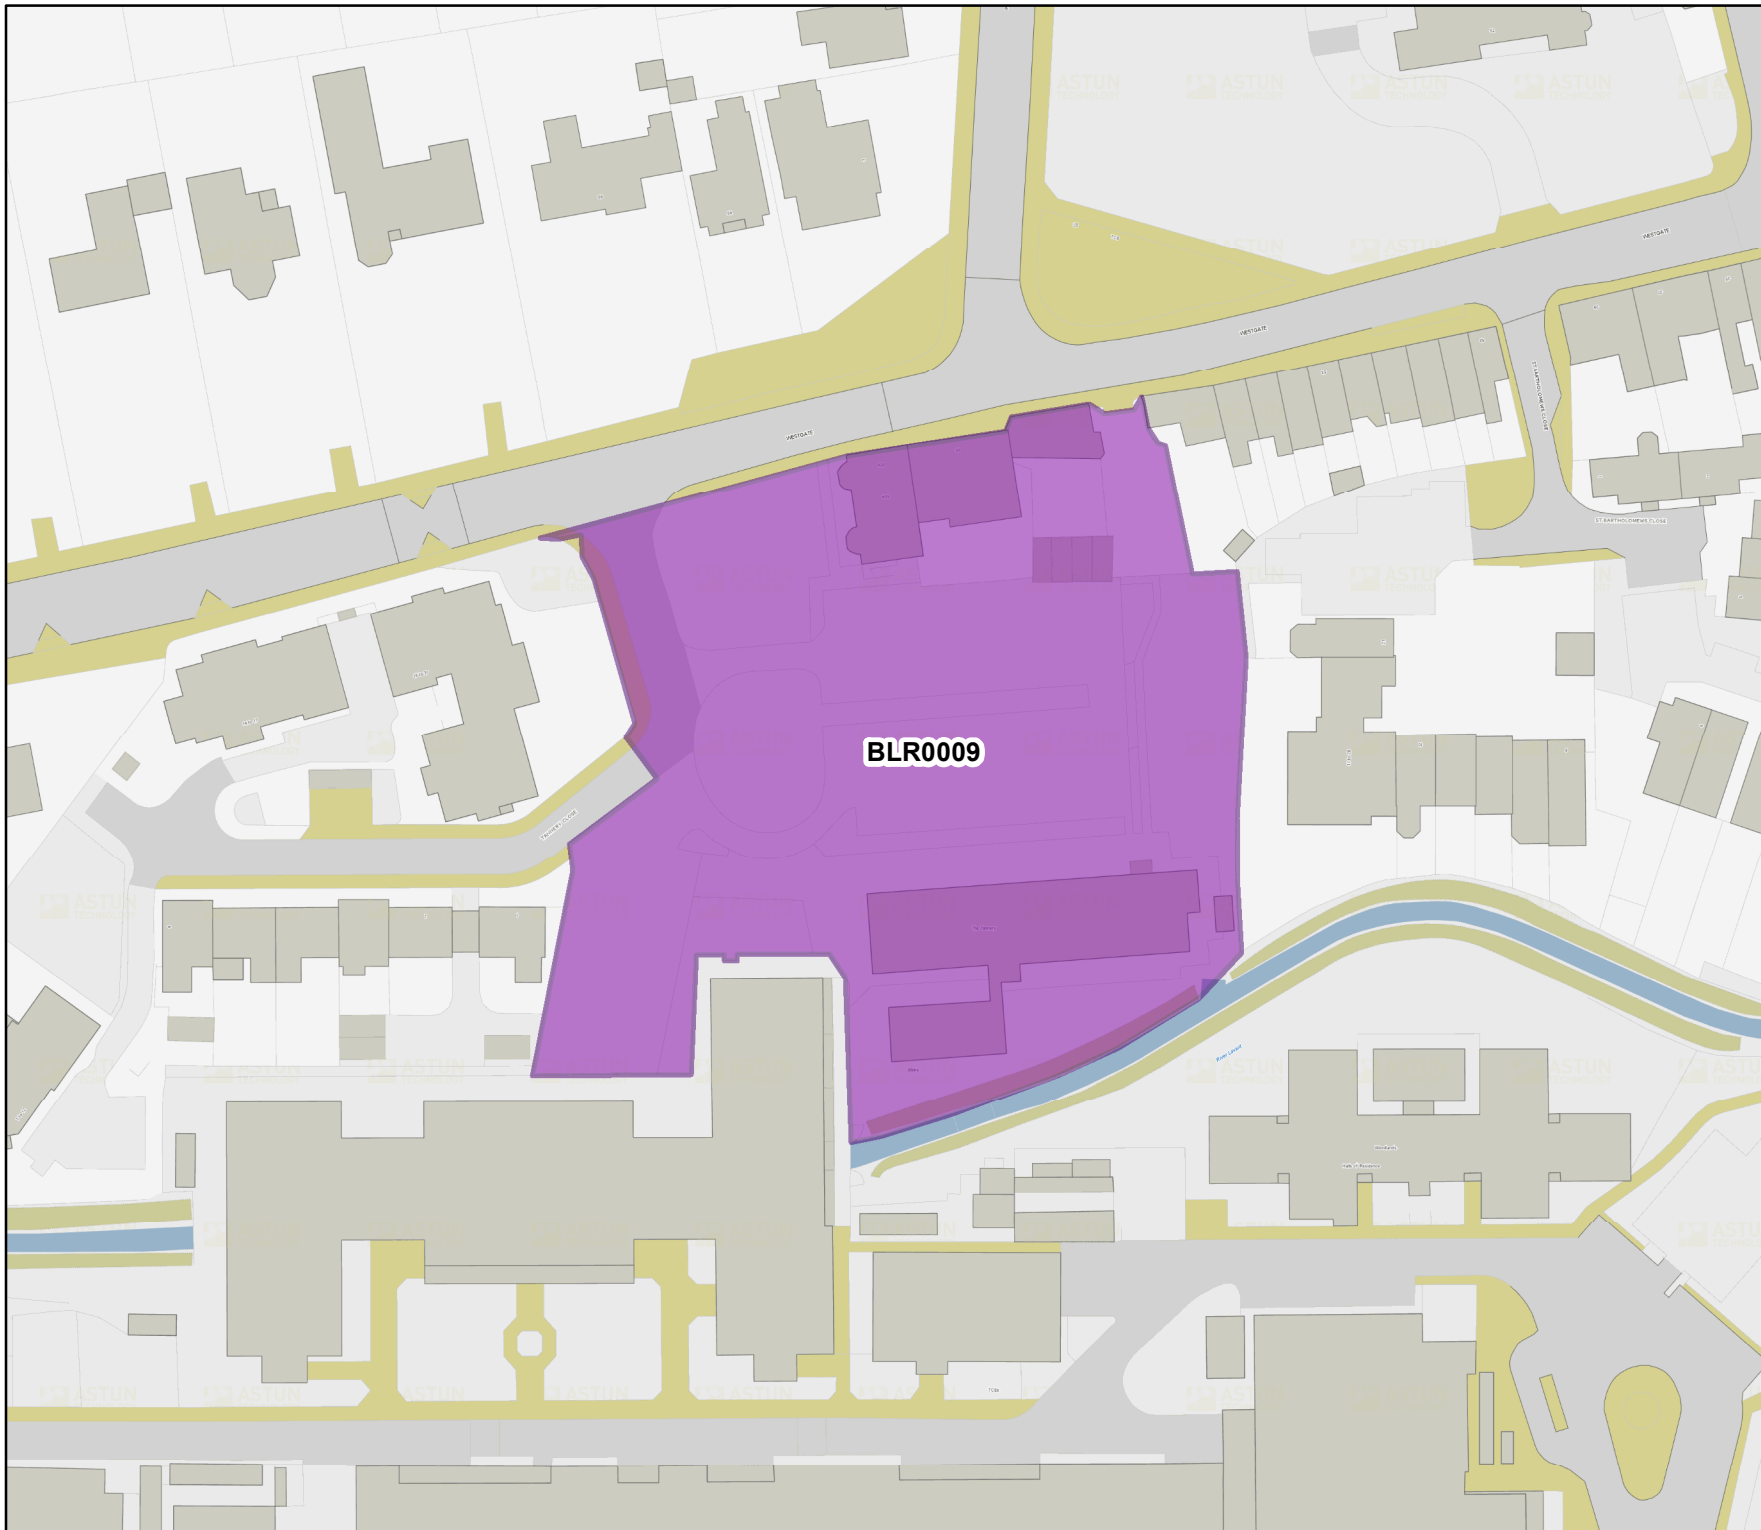

Annex 4 - Sites included in Part 1 of the Register 2023

**CHICHESTER DISTRICT
COUNCIL**

BLR0008

Co-operative Food,
Malcolm Road,
Tangmere

Legend

-  Settlement Boundary
-  Brownfield Register

**CHICHESTER DISTRICT
COUNCIL**

BLR0009

Land at the Tannery,
Westgate,
Chichester

Legend

-  Settlement Boundary
-  Brownfield Register

**CHICHESTER DISTRICT
COUNCIL**

BLR0010

Metro House,
Northgate,
Chichester

Legend

BLR0013

Tangmere Academy,
Bishops Road,
Tangmere,

Legend

-  Settlement Boundary
-  Brownfield Register

**CHICHESTER DISTRICT
COUNCIL**

BLR0015

Clark's Yard,
Billingshurst Road,
Wisborough Green

Legend

BLR0023

99 - 101 High Street,
Selsey

Legend

-  Settlement Boundary
-  Brownfield Register

BLR0027

Earnley Concourse

Legend

-  Brownfield Register
-  Settlement Boundary