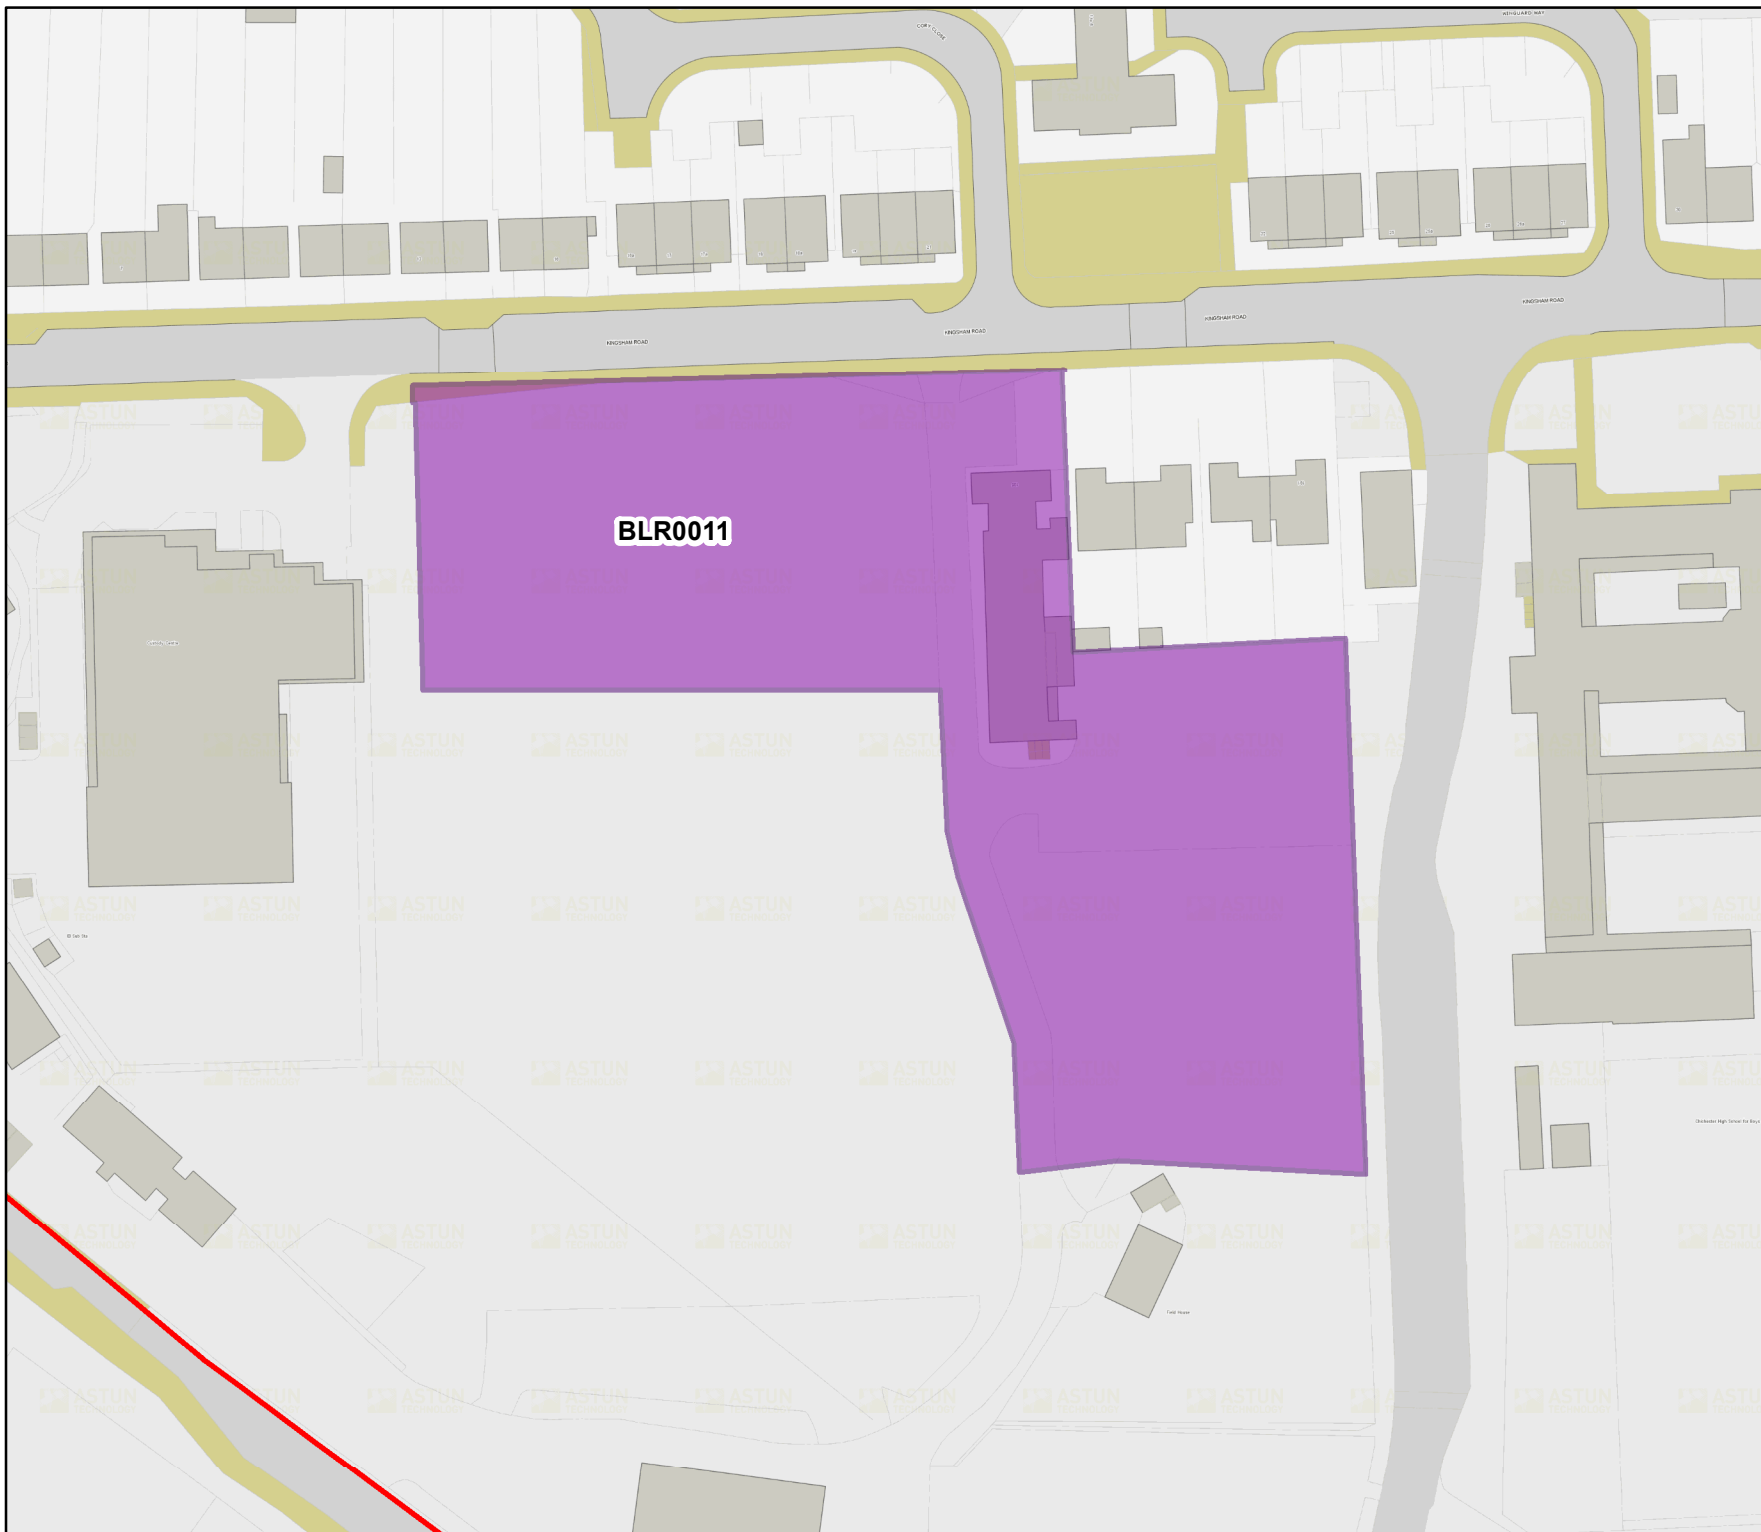

Annex 4 - Sites included in Part 1 of the Register 2023

**CHICHESTER DISTRICT
COUNCIL**

BLR0008

Co-operative Food,
Malcolm Road,
Tangmere

Legend

-  Settlement Boundary
-  Brownfield Register

**CHICHESTER DISTRICT
COUNCIL**

-  Settlement Boundary
-  Brownfield Register

**CHICHESTER DISTRICT
COUNCIL**

BLR0011

Land at Police Station,
Kingsham Road,
Chichester

Legend

-  Settlement Boundary
-  Brownfield Register

**CHICHESTER DISTRICT
COUNCIL**

BLR0013

Tangmere Academy,
Bishops Road,
Tangmere,

Legend

-  Settlement Boundary
-  Brownfield Register

**CHICHESTER DISTRICT
COUNCIL**

BLR0015

Clark's Yard,
Billingshurst Road,
Wisborough Green

Legend

-  Settlement Boundary
-  Brownfield Register

**CHICHESTER DISTRICT
COUNCIL**

BLR0022

Stone House,
82 West Street,
Selsey

Legend

-  Settlement Boundary
-  Brownfield Register

**CHICHESTER DISTRICT
COUNCIL**