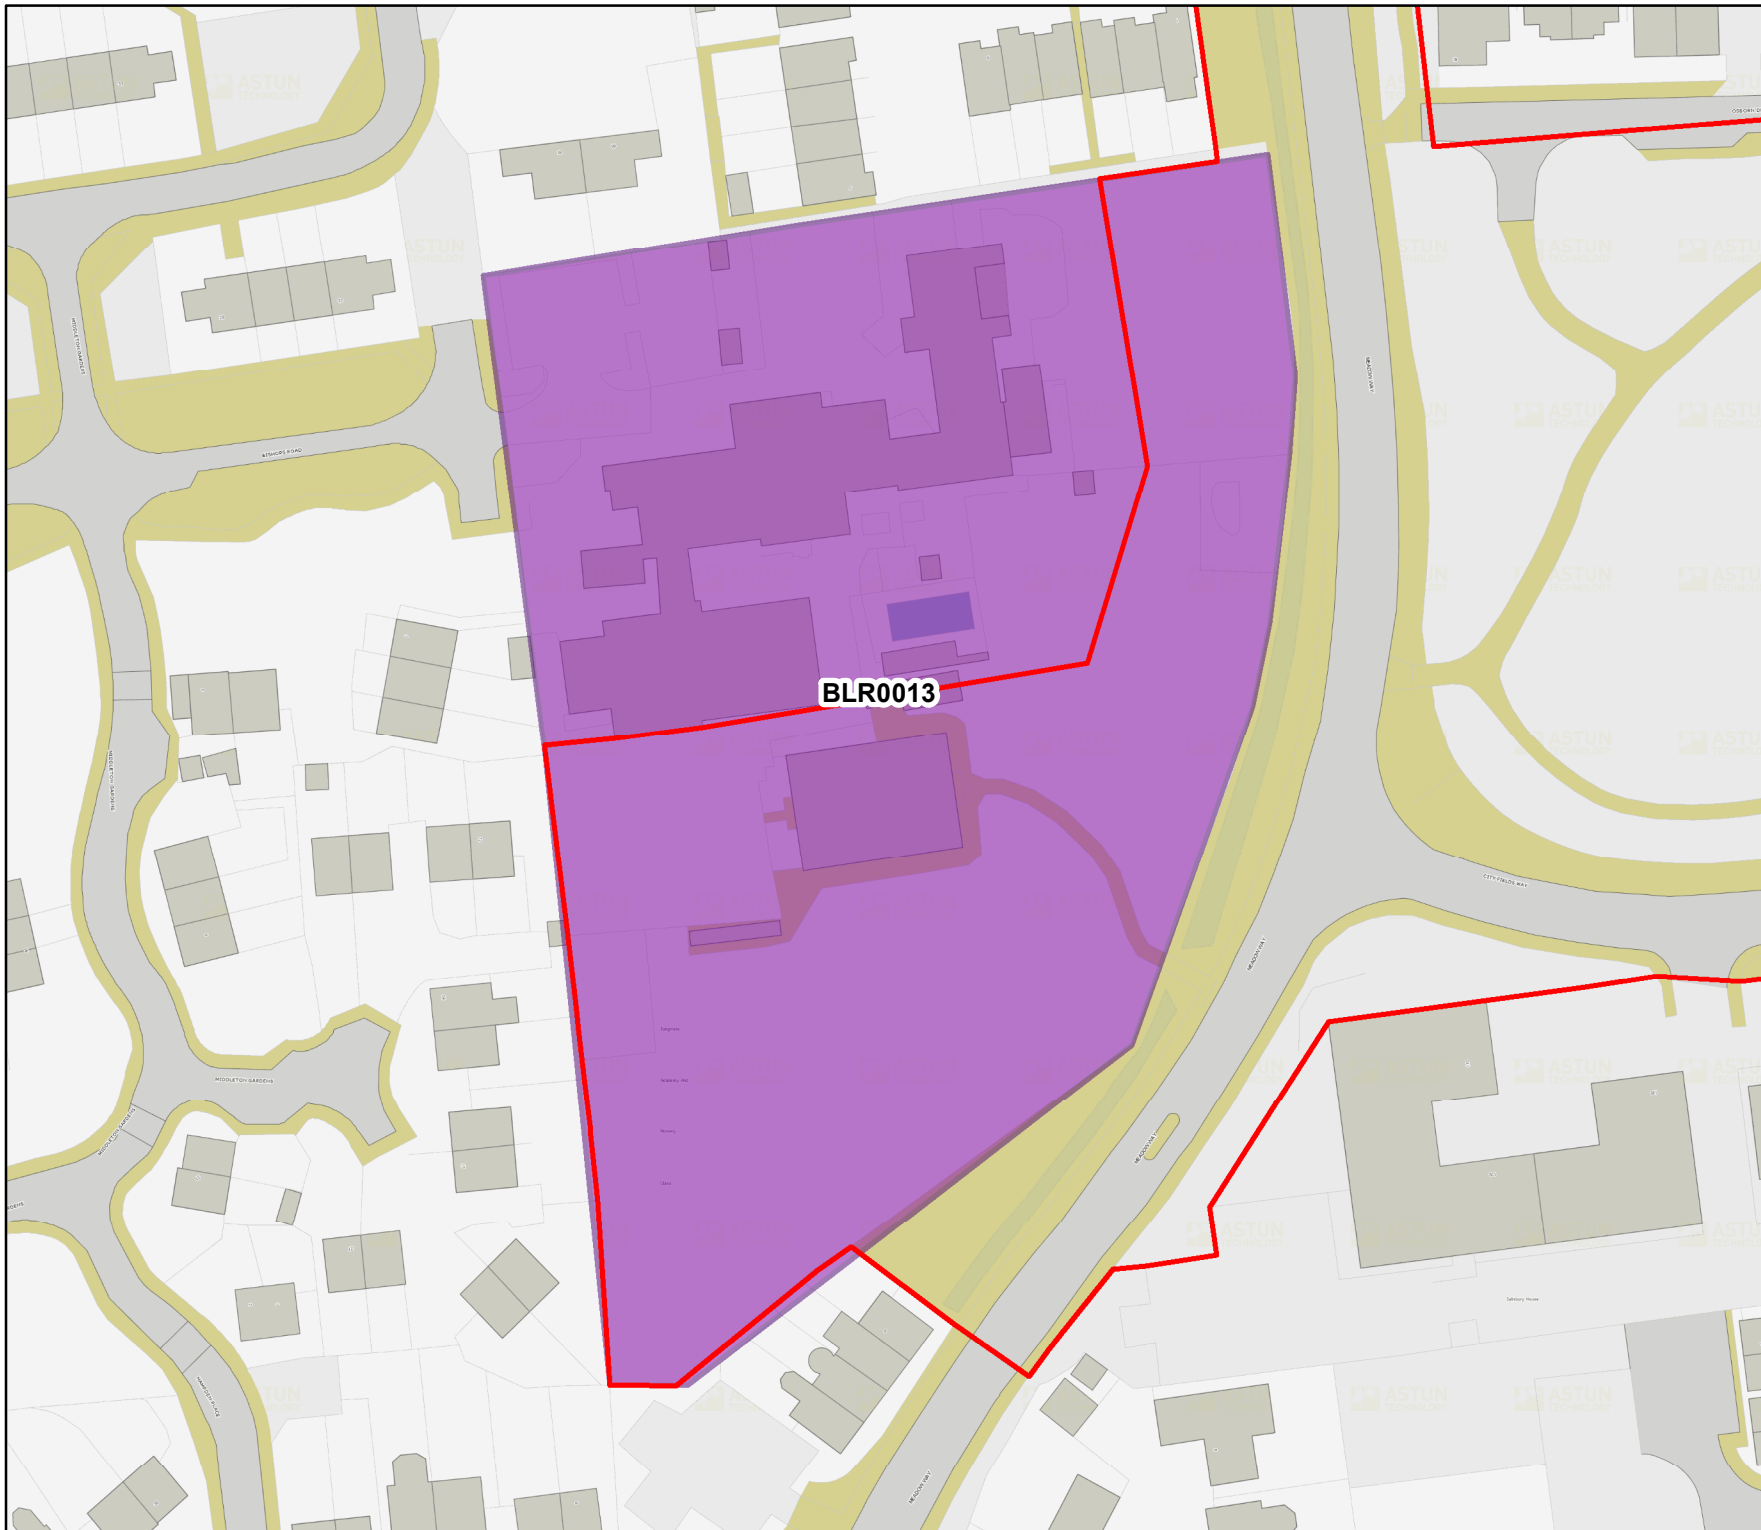

Annex 4 - Sites included in Part 1 of the Register 2023

**CHICHESTER DISTRICT
COUNCIL**

BLR0008

Co-operative Food,
Malcolm Road,
Tangmere

Legend

-  Settlement Boundary
-  Brownfield Register

**CHICHESTER DISTRICT
COUNCIL**

-  Settlement Boundary
-  Brownfield Register

**CHICHESTER DISTRICT
COUNCIL**

BLR0011

Land at Police Station,
Kingsham Road,
Chichester

Legend

-  Settlement Boundary
-  Brownfield Register

**CHICHESTER DISTRICT
COUNCIL**

BLR0013

Tangmere Academy,
Bishops Road,
Tangmere,

Legend

-  Settlement Boundary
-  Brownfield Register

**CHICHESTER DISTRICT
COUNCIL**

BLR0015

Clark's Yard,
Billingshurst Road,
Wisborough Green

Legend

-  Settlement Boundary
-  Brownfield Register

**CHICHESTER DISTRICT
COUNCIL**

BLR0022

Stone House,
82 West Street,
Selsey

Legend

-  Settlement Boundary
-  Brownfield Register

**CHICHESTER DISTRICT
COUNCIL**