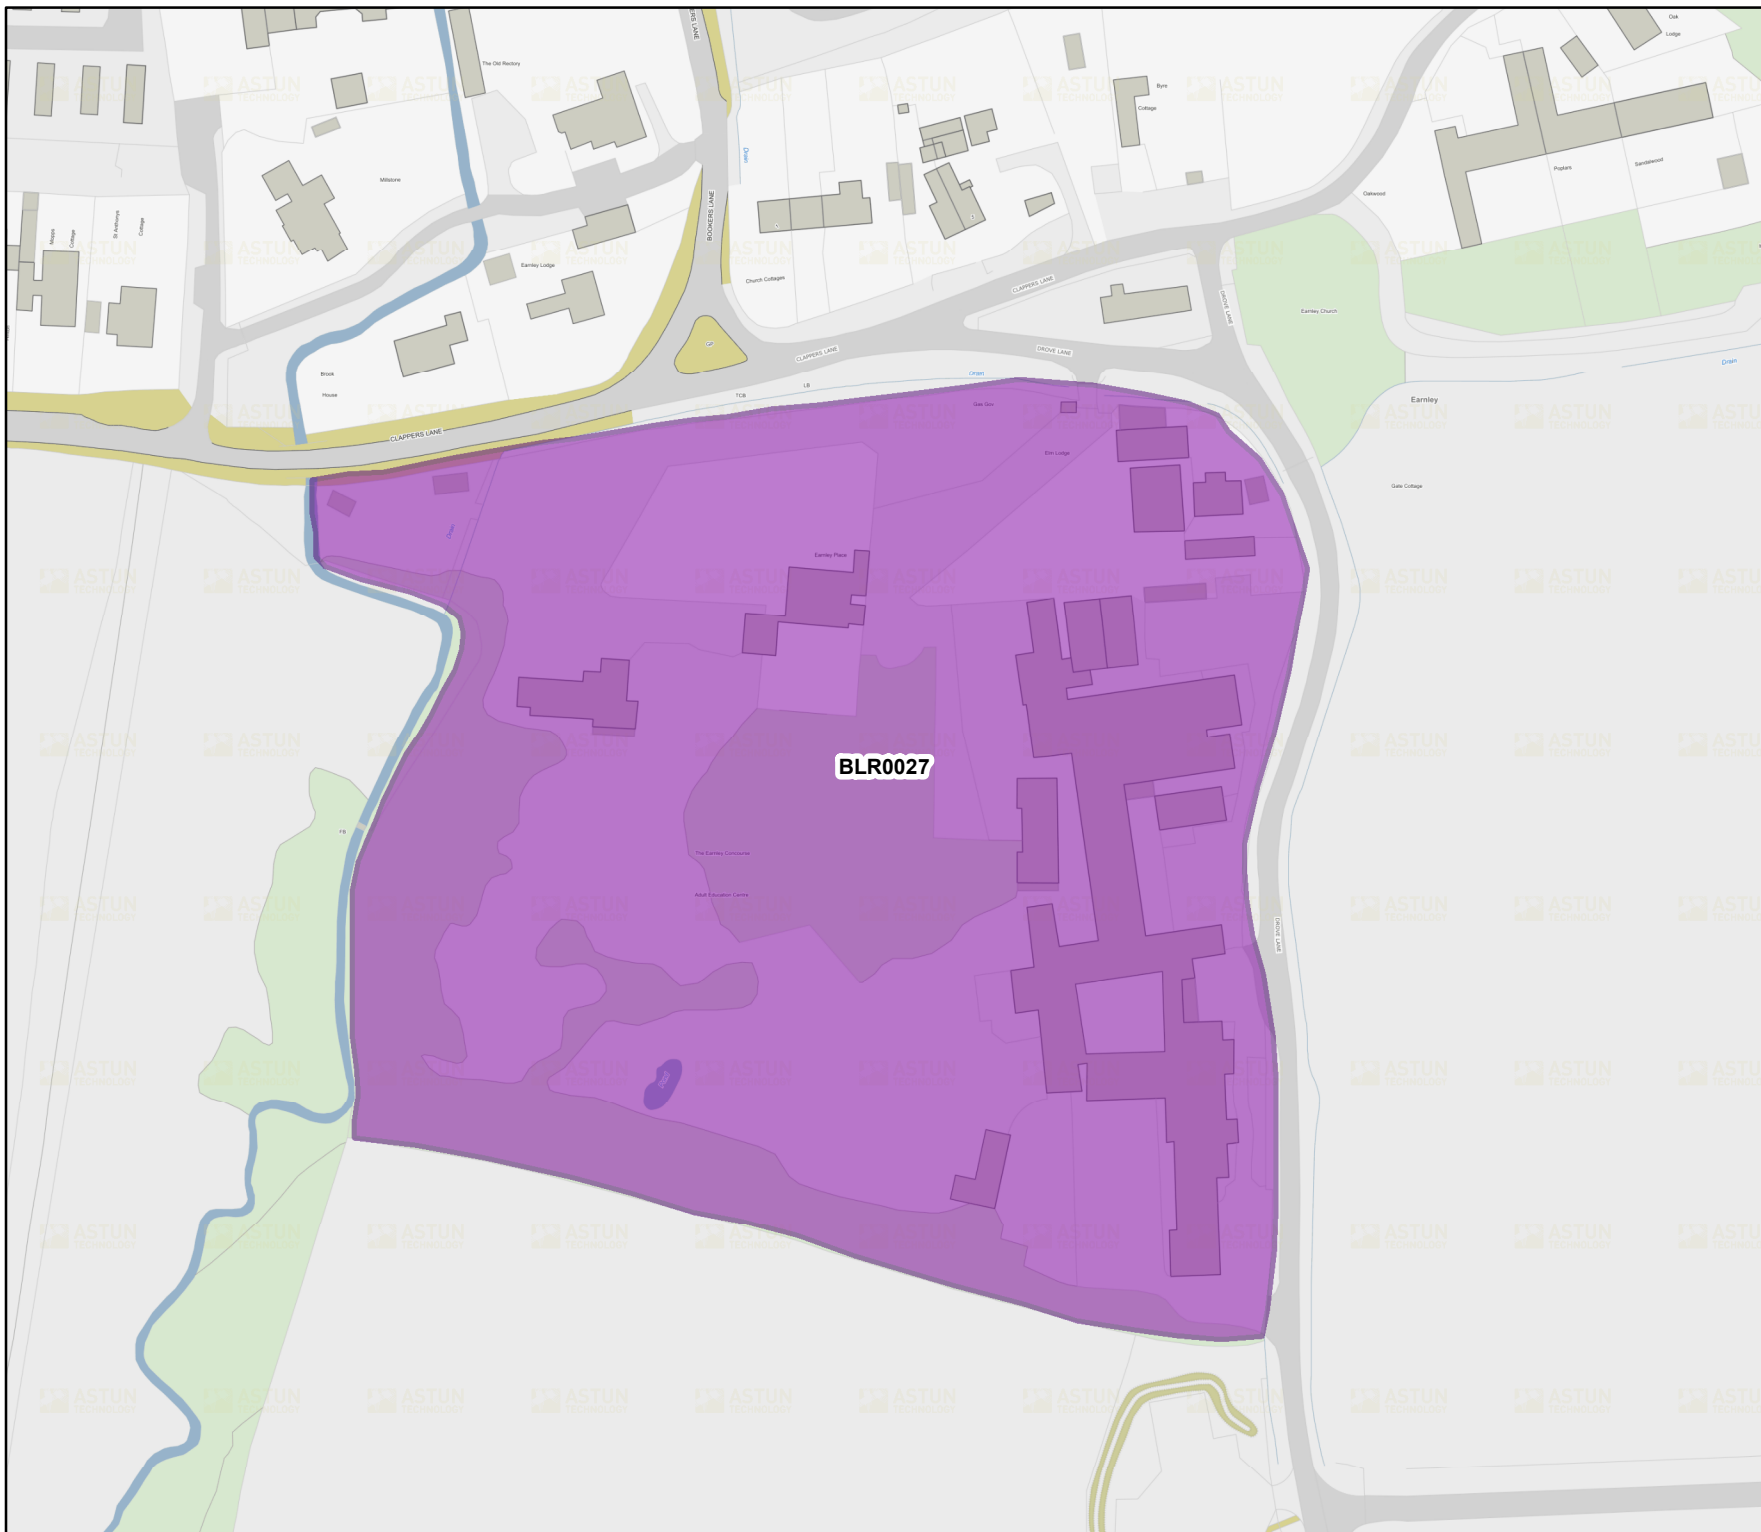

Annex 4 - Sites included in Part 1 of the Register 2023

**CHICHESTER DISTRICT
COUNCIL**

BLR0008

Co-operative Food,
Malcolm Road,
Tangmere

Legend

-  Settlement Boundary
-  Brownfield Register

**CHICHESTER DISTRICT
COUNCIL**

BLR0013

Tangmere Academy,
Bishops Road,
Tangmere,

Legend

-  Settlement Boundary
-  Brownfield Register

**CHICHESTER DISTRICT
COUNCIL**

BLR0015

Clark's Yard,
Billingshurst Road,
Wisborough Green

Legend

-  Settlement Boundary
-  Brownfield Register

**CHICHESTER DISTRICT
COUNCIL**

BLR0022

Stone House,
82 West Street,
Selsey

Legend

-  Settlement Boundary
-  Brownfield Register

**CHICHESTER DISTRICT
COUNCIL**

BLR0023

99 - 101 High Street,
Selsey

Legend

-  Settlement Boundary
-  Brownfield Register

BLR0027

Earnley Concourse

Legend

-  Brownfield Register
-  Settlement Boundary