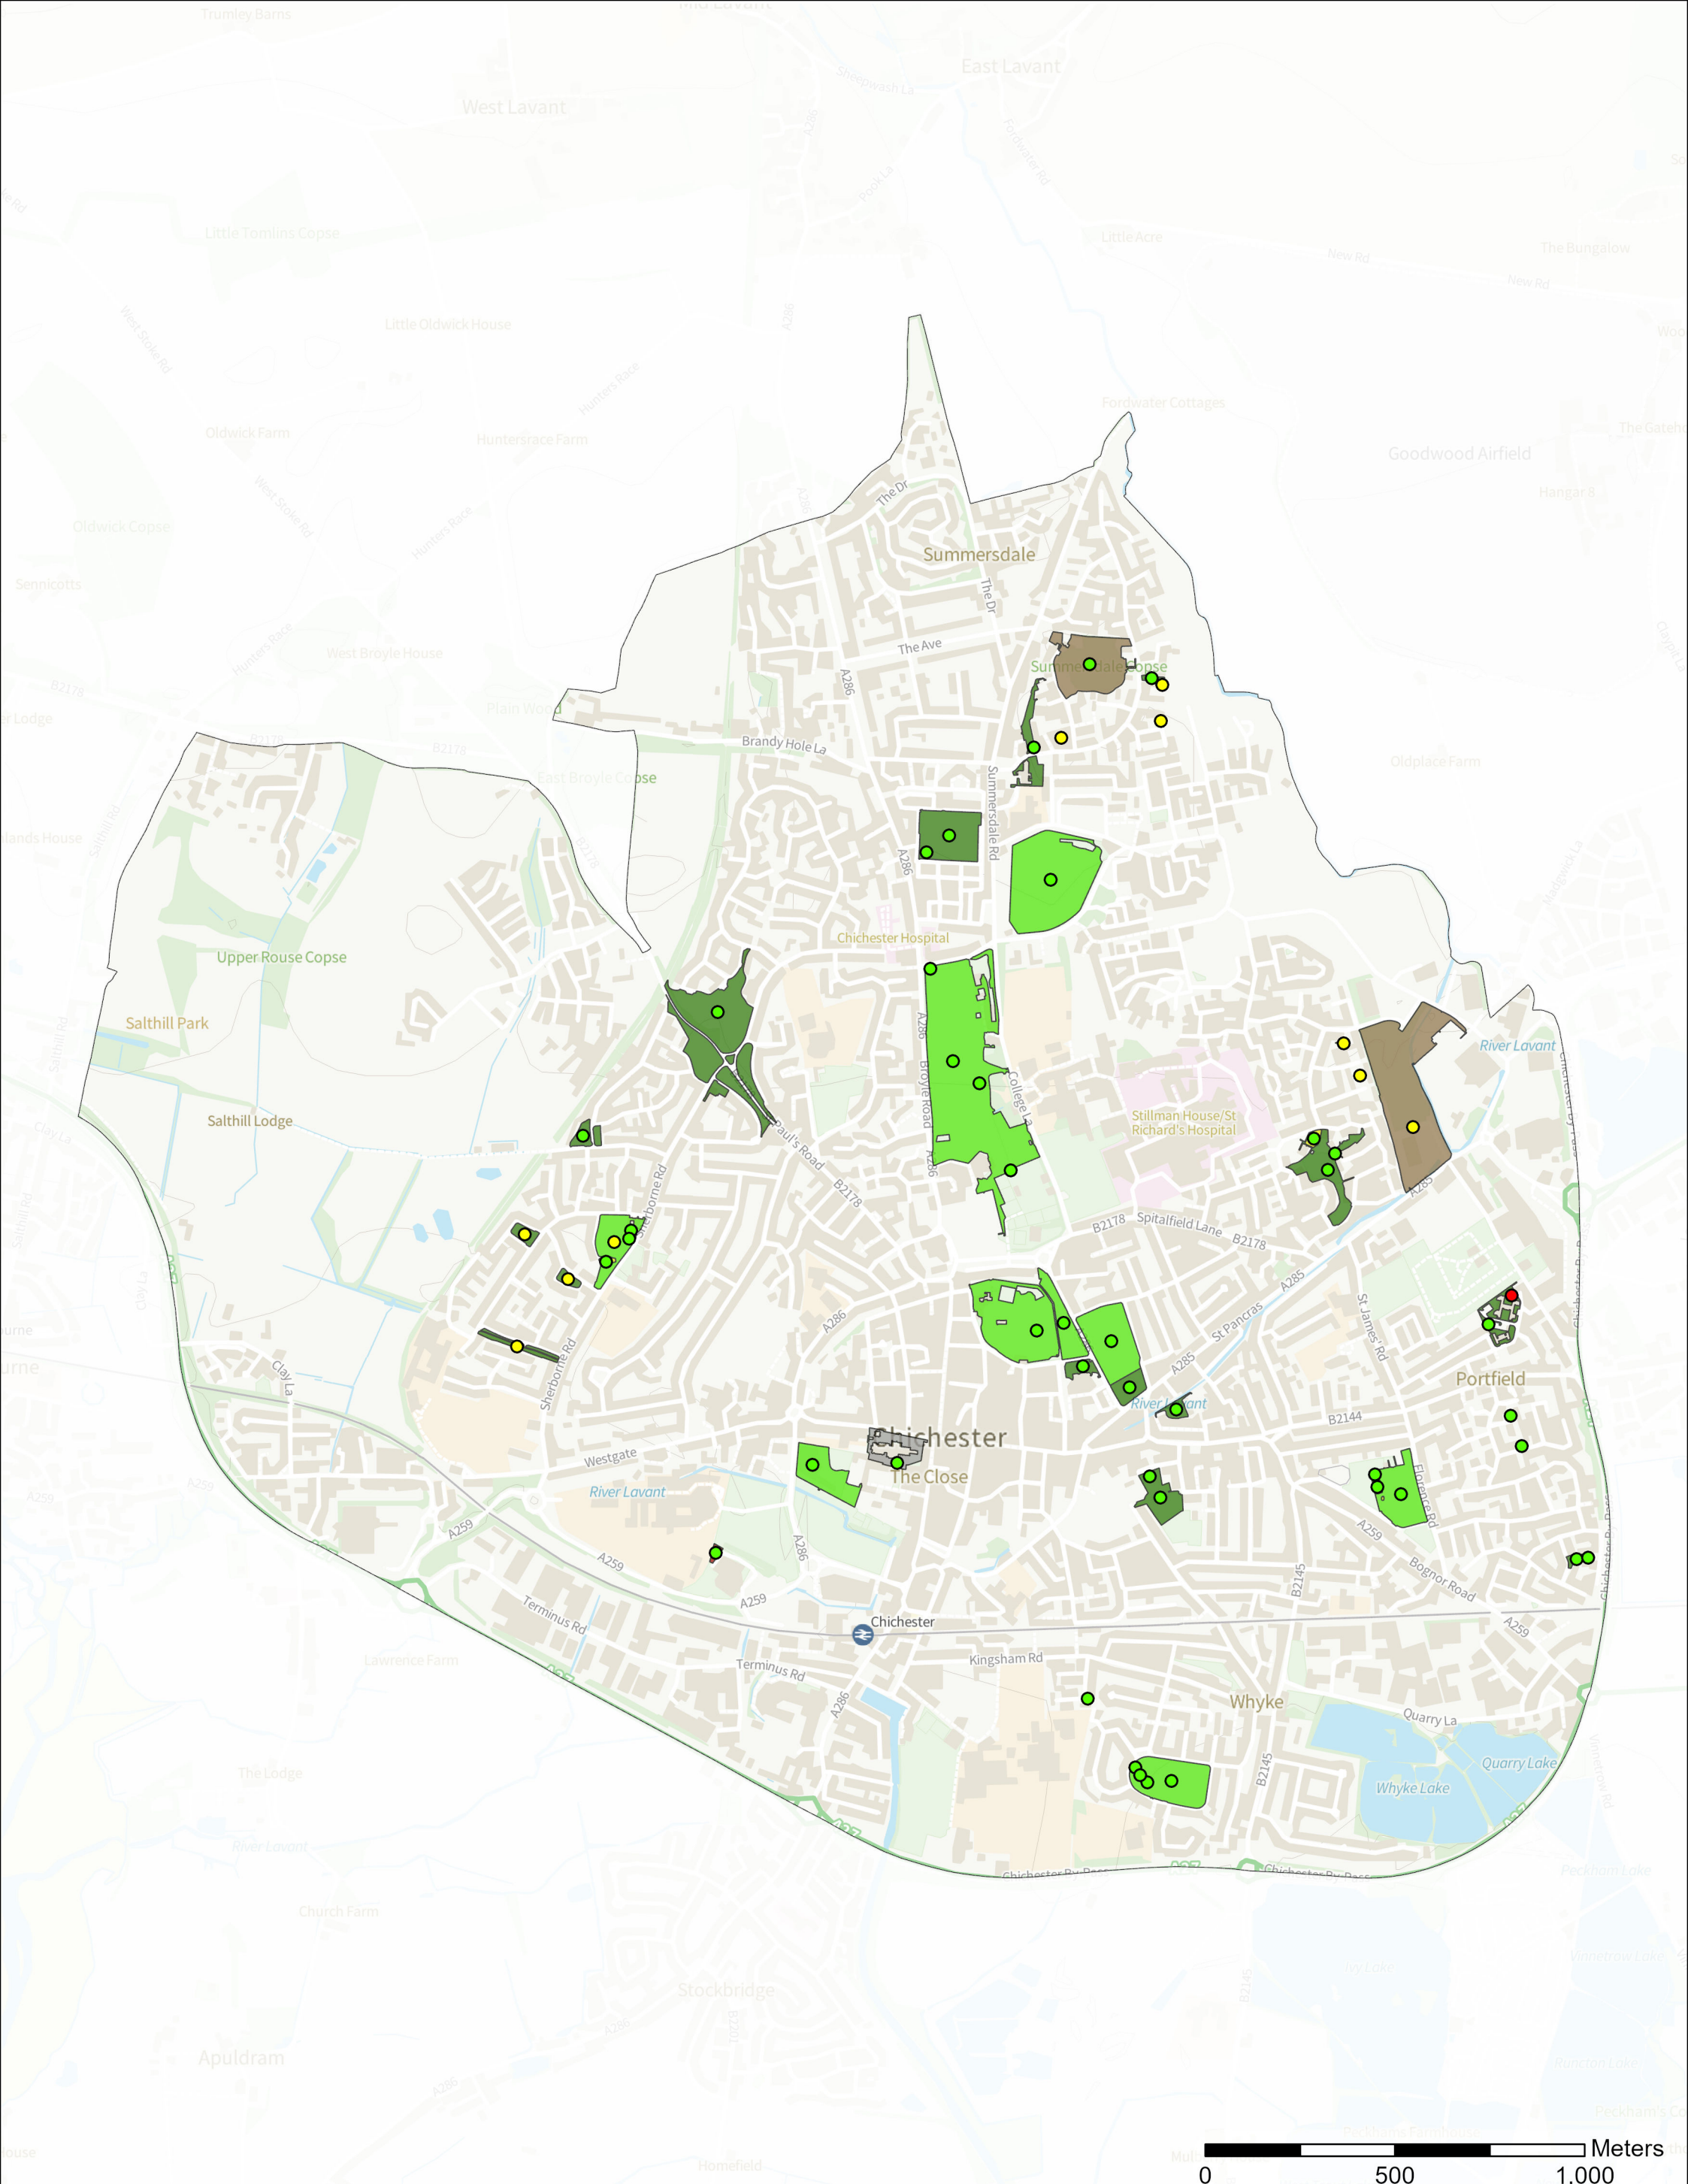

1. **Legend**

Quality Score	● A	● B	● C	■ Accessible Natural Greenspace	■ Amenity Greenspace	■ Cemeteries and Churchyards	■ Parks and Recreation Grounds	■ Play (Child)	■ Play (Youth)	▭ Parish Boundaries

Contains OS data © Crown Copyright and database right 2023
Contains data from OS Zoomstack

Scale: 1:14,984
Date: 03/06/2024