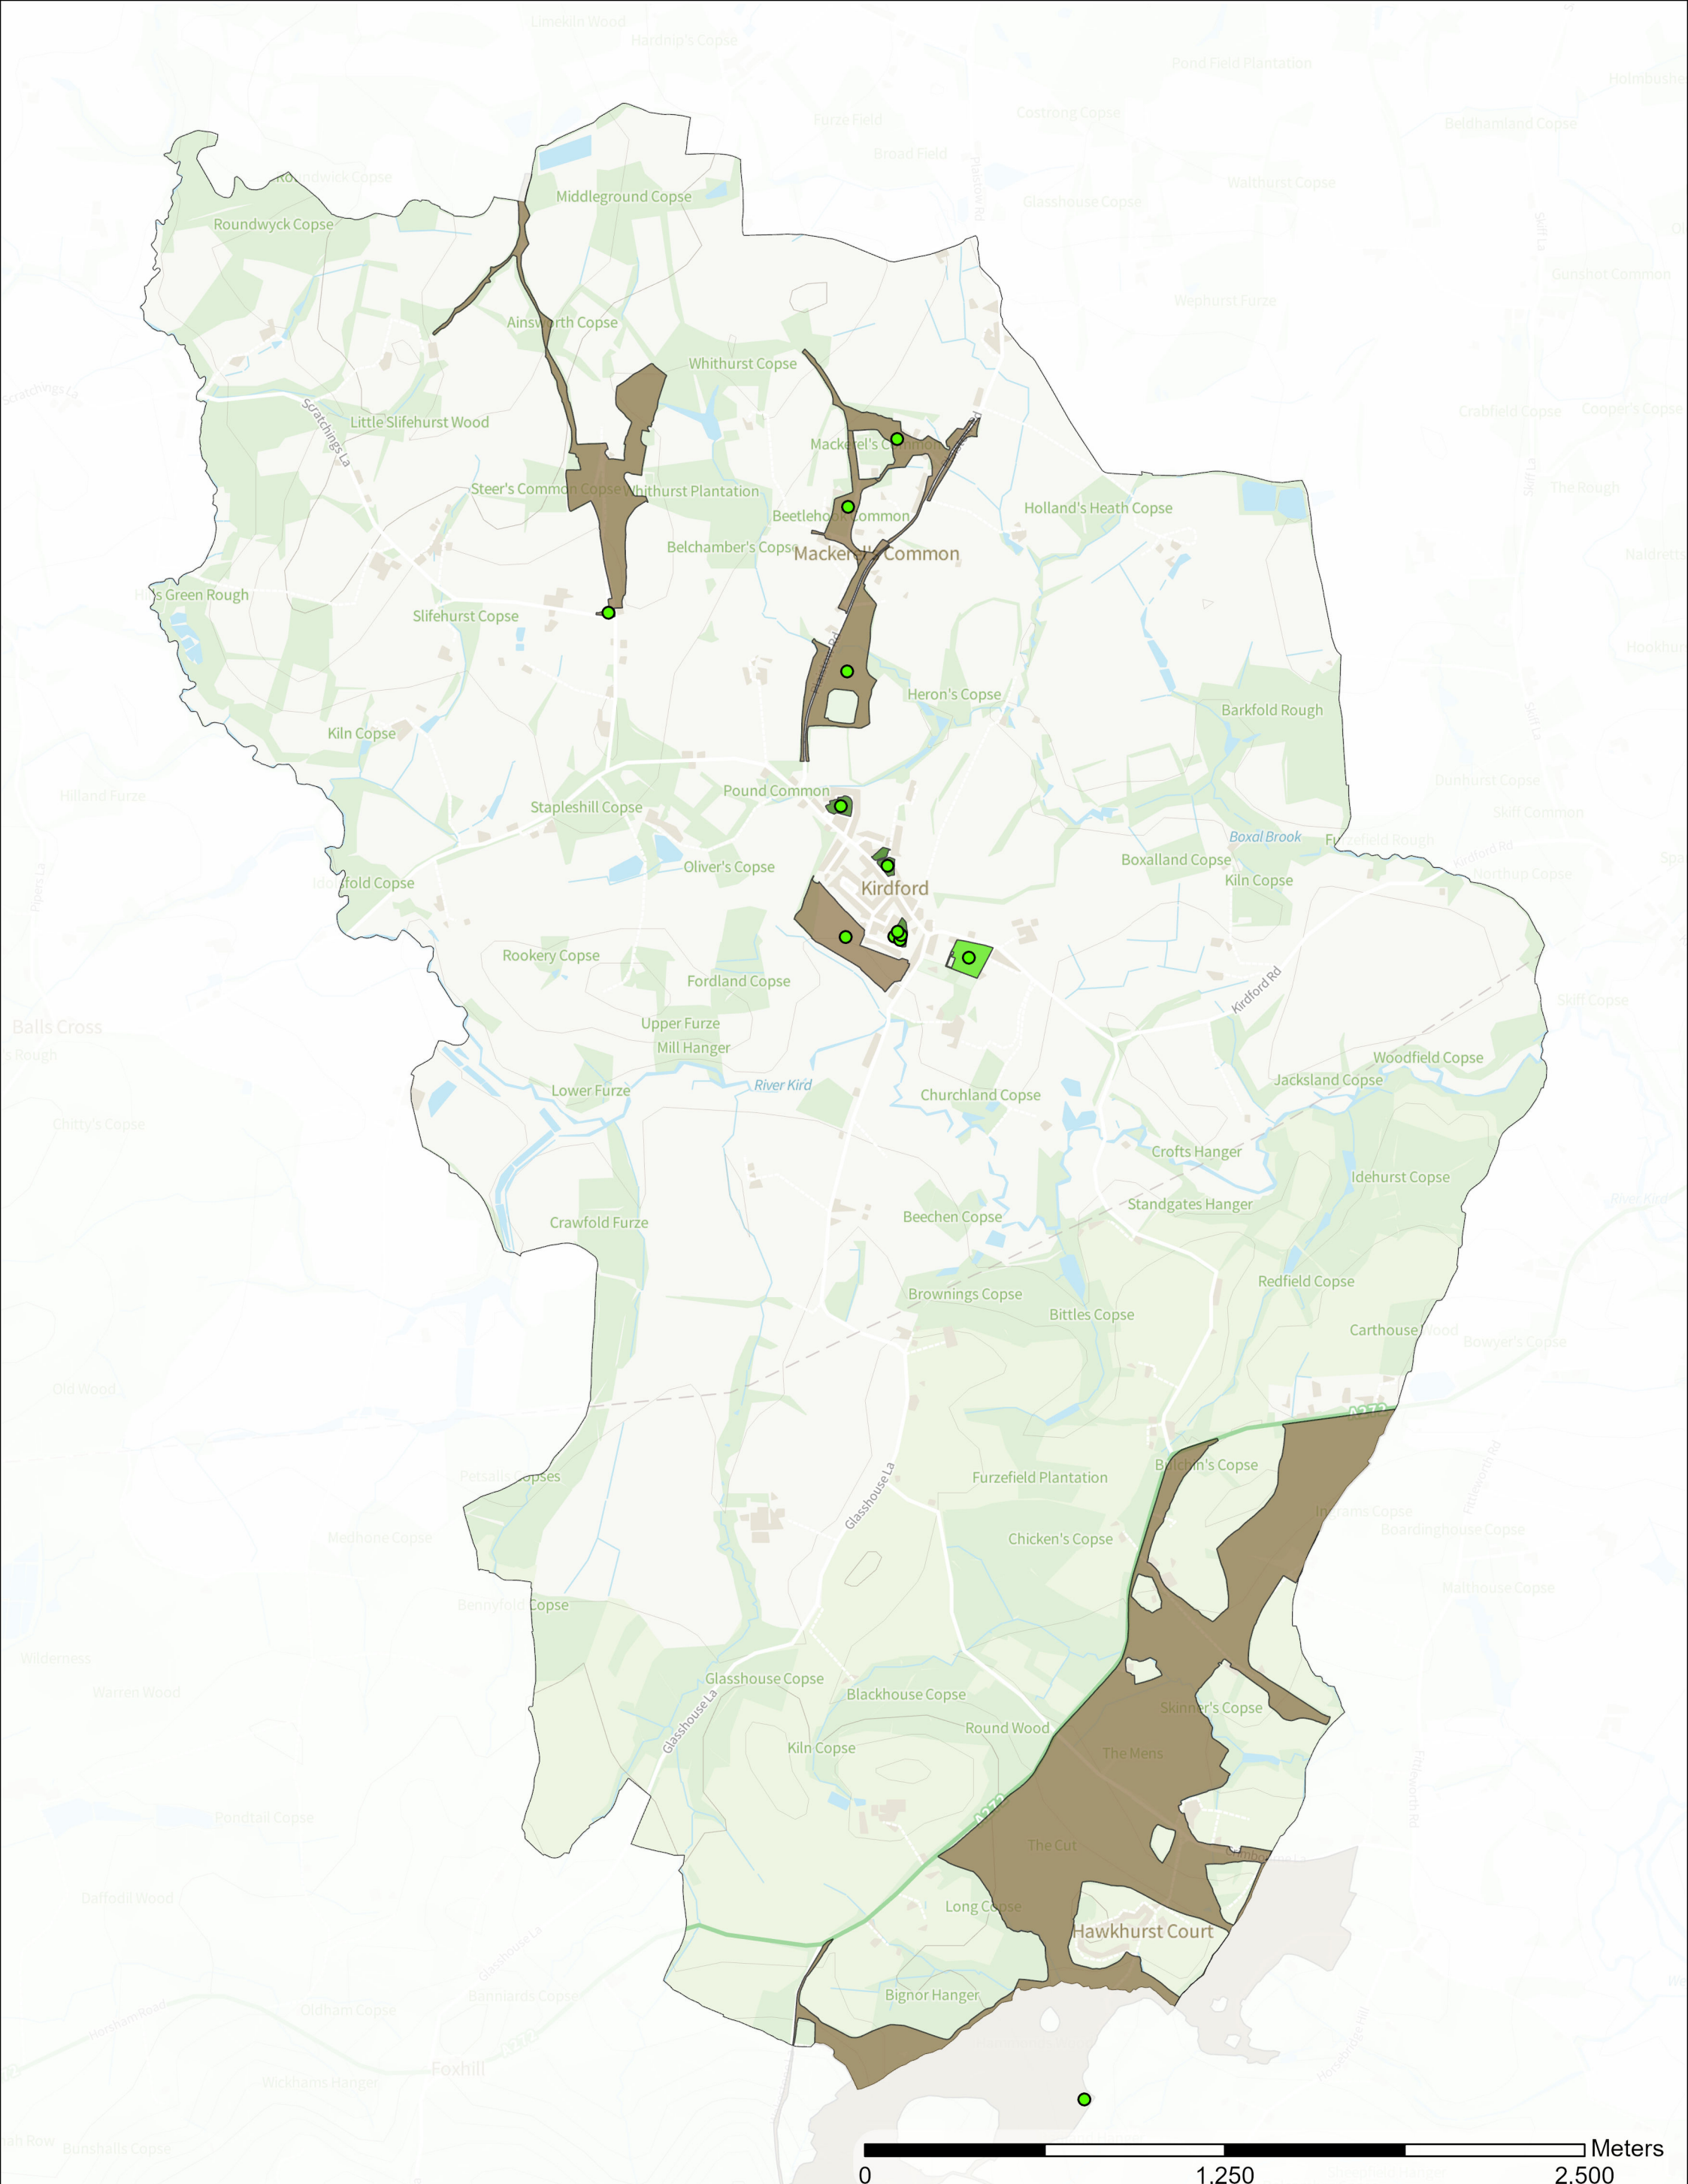

Legend

Quality Score	Accessible Natural Greenspace	Play (Child)
A	Amenity Greenspace	Play (Youth)
B	Parks and Recreation Grounds	Parish Boundaries
C		

Scale: 1:19,740
Date: 03/06/2024

ethos Environmental Planning

Scale: 1:19,740
Date: 03/06/2024

Contains OS data © Crown Copyright and database right 2023
Contains data from OS Zoomstack