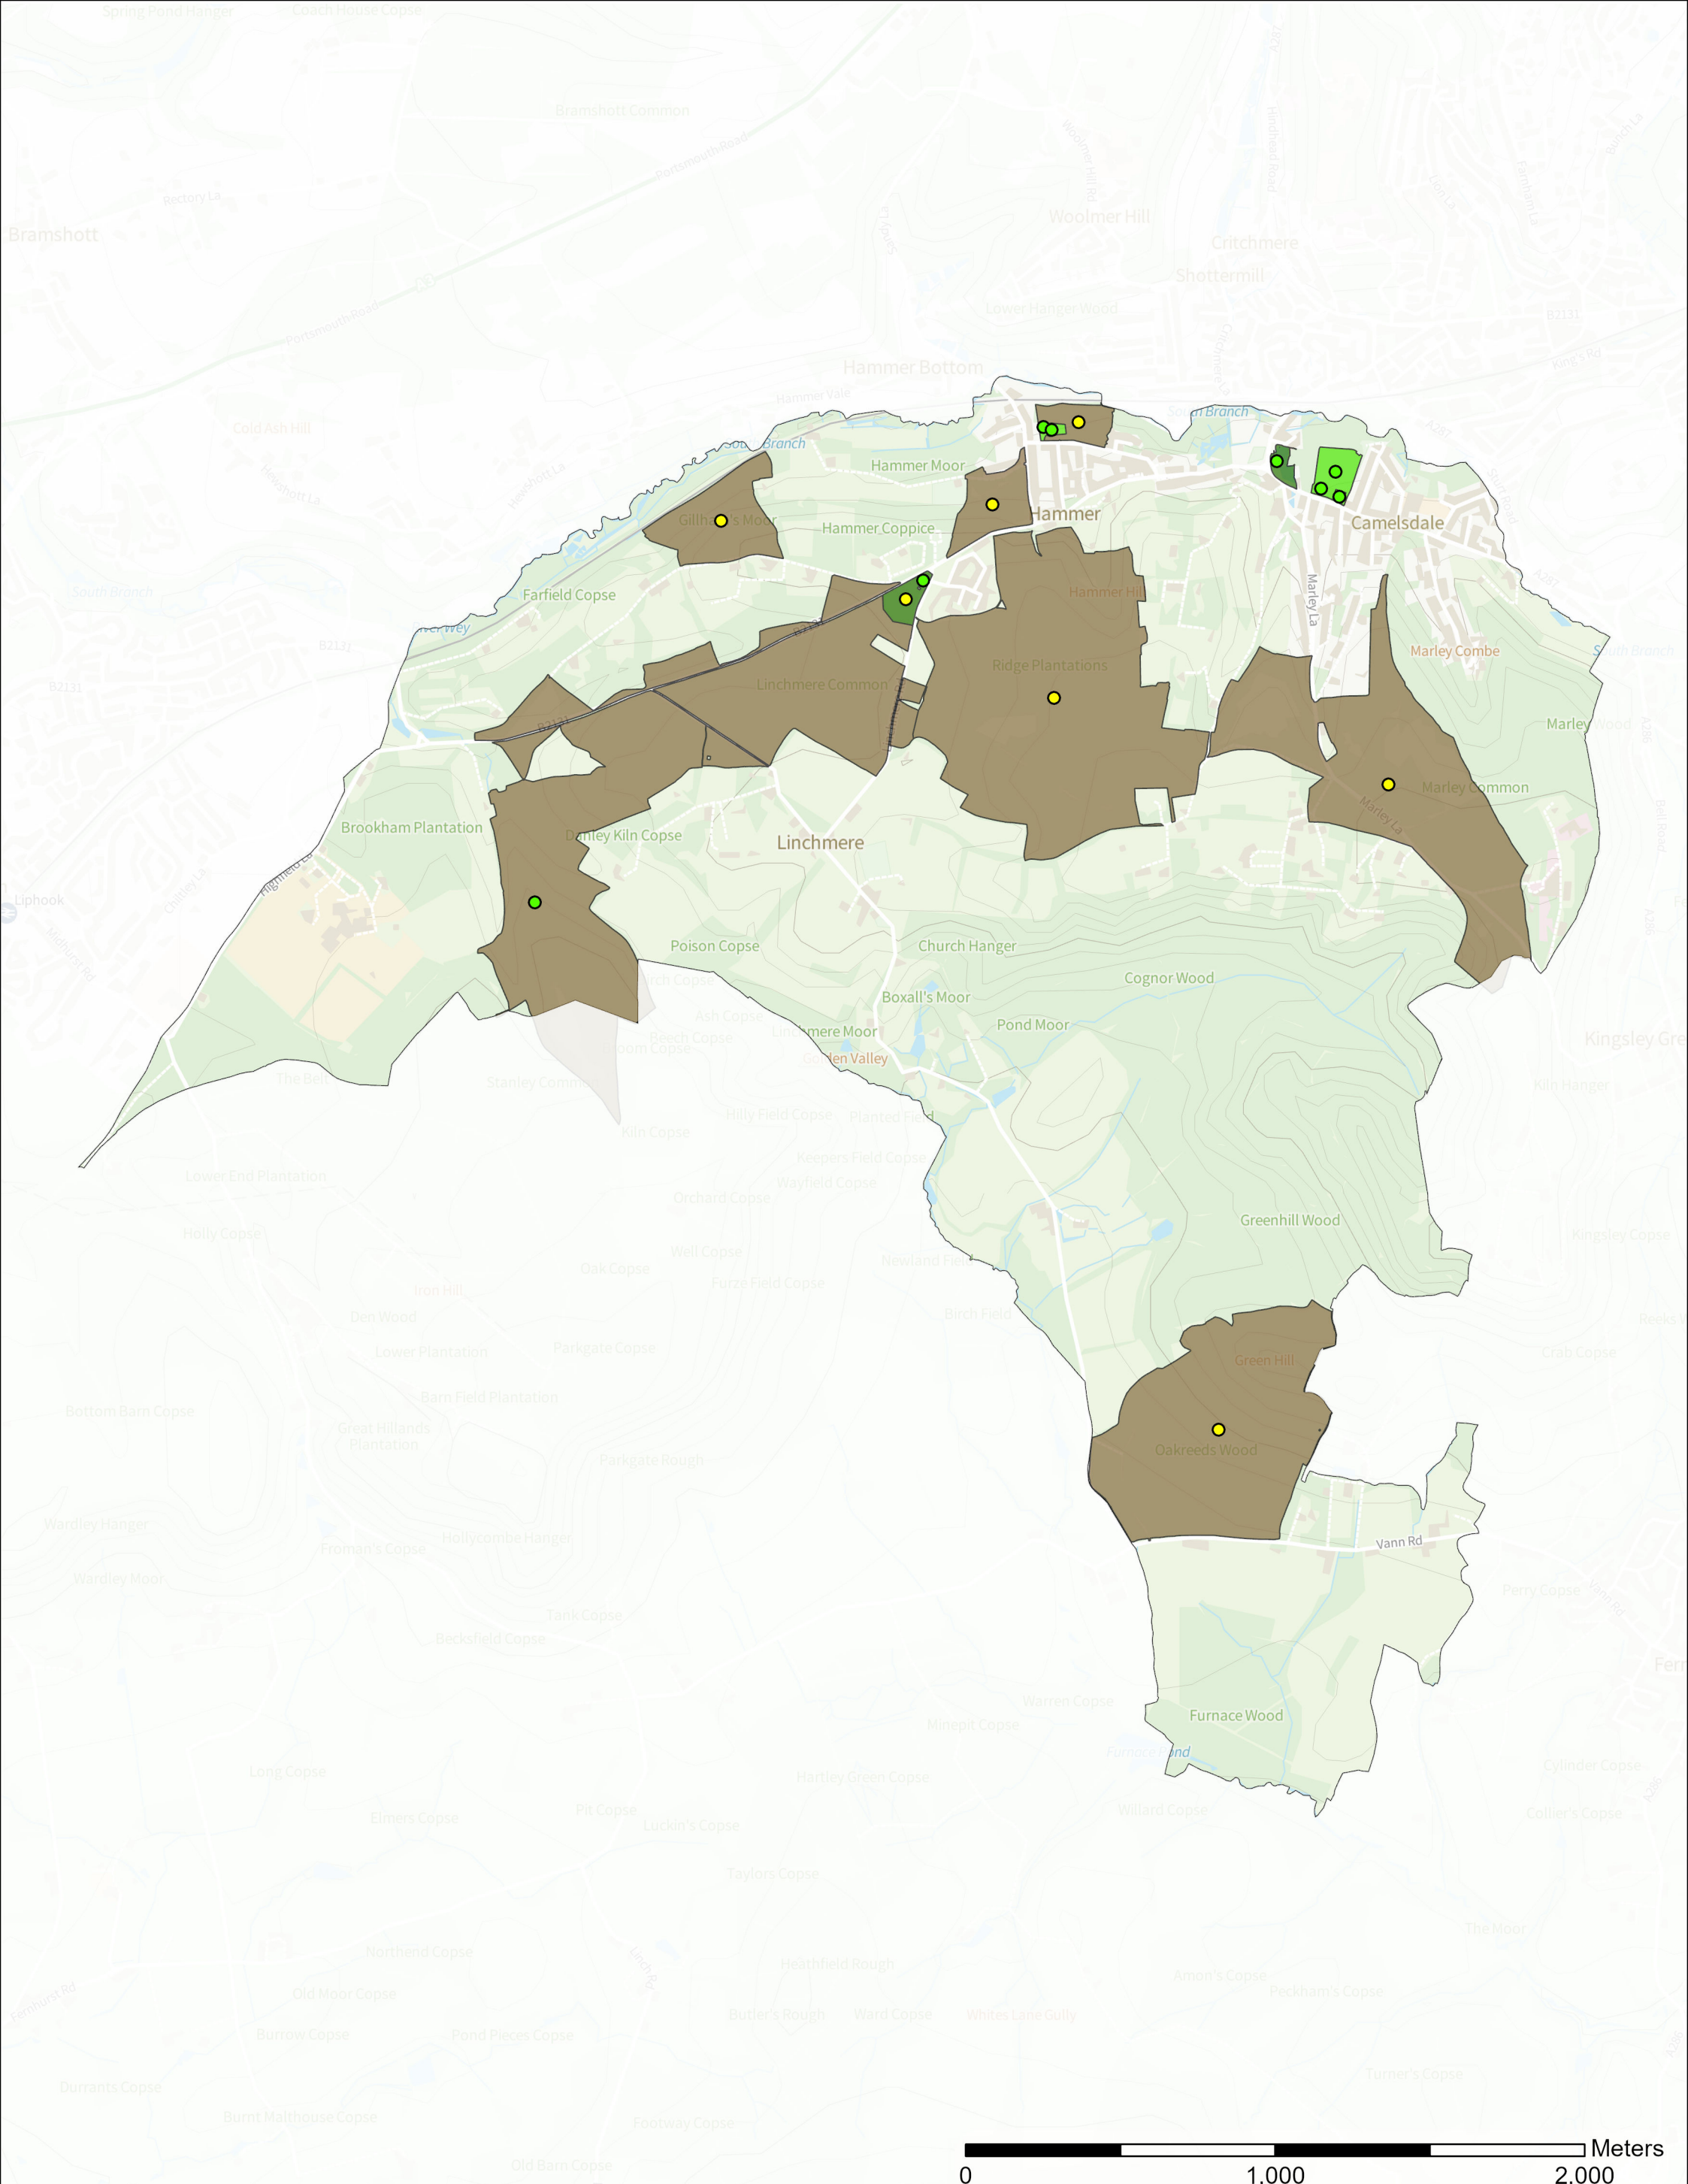

- A
- B
- C

Amenity Greenspace

Play (Child)

Play (Youth)

Parish Boundaries

Accessible Natural Greenspace

Scale: 1:22,895  
Date: 03/06/2024

Contains OS data © Crown Copyright and database right 2023  
Contains data from OS Zoomstack