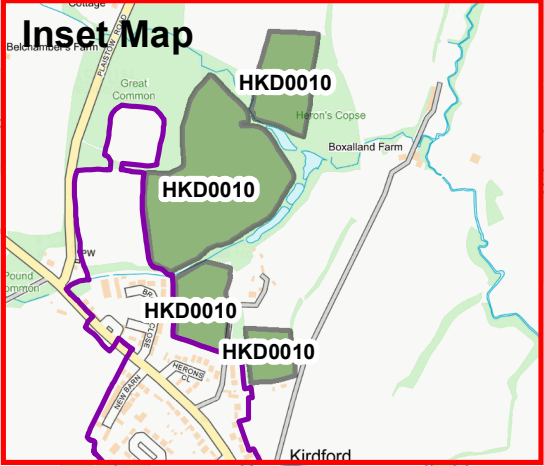

CHICHESTER DISTRICT COUNCIL

Kirdford

Legend

- SDNP Boundary
- Settlement Boundary
- Parish boundary
- Developable
- Discounted
- Planning Permission/Under Construction
- Site Allocation
- Regeneration Area

Legend note: Please be aware that not all features from the legend may appear in this map, but may occur on other Chichester Local Plan HELAA maps.