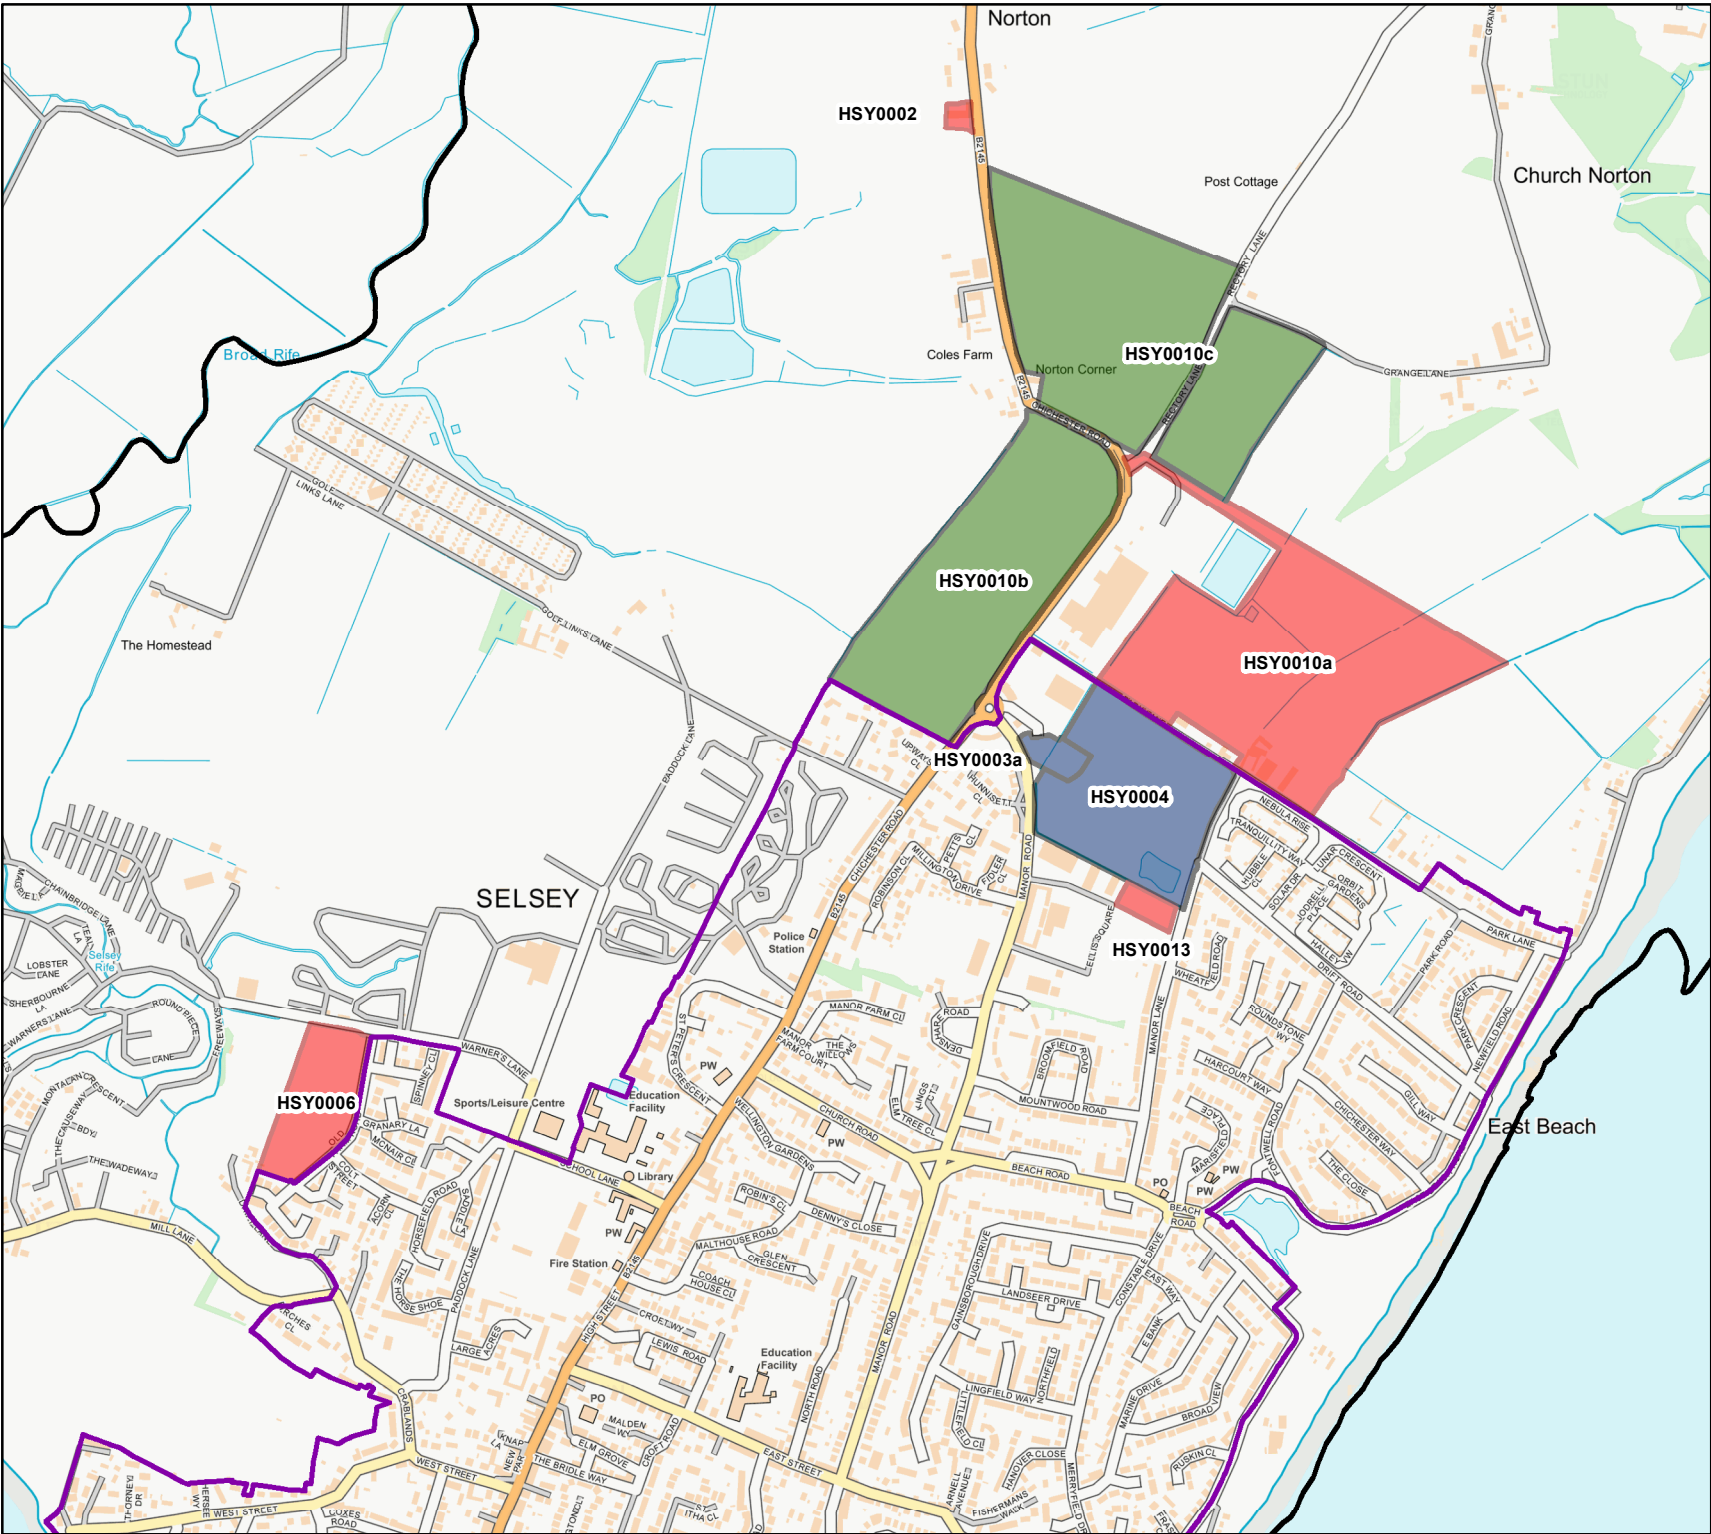

CHICHESTER DISTRICT COUNCIL

Selsey

Legend

- SDNP Boundary
- Settlement boundary
- Parish boundary
- Developable
- Discounted
- Planning Permission/Under Construction
- Site Allocation
- Regeneration Area

Legend note: Please be aware that not all features from the legend may appear in this map, but may occur on other Chichester Local Plan HELAA maps.