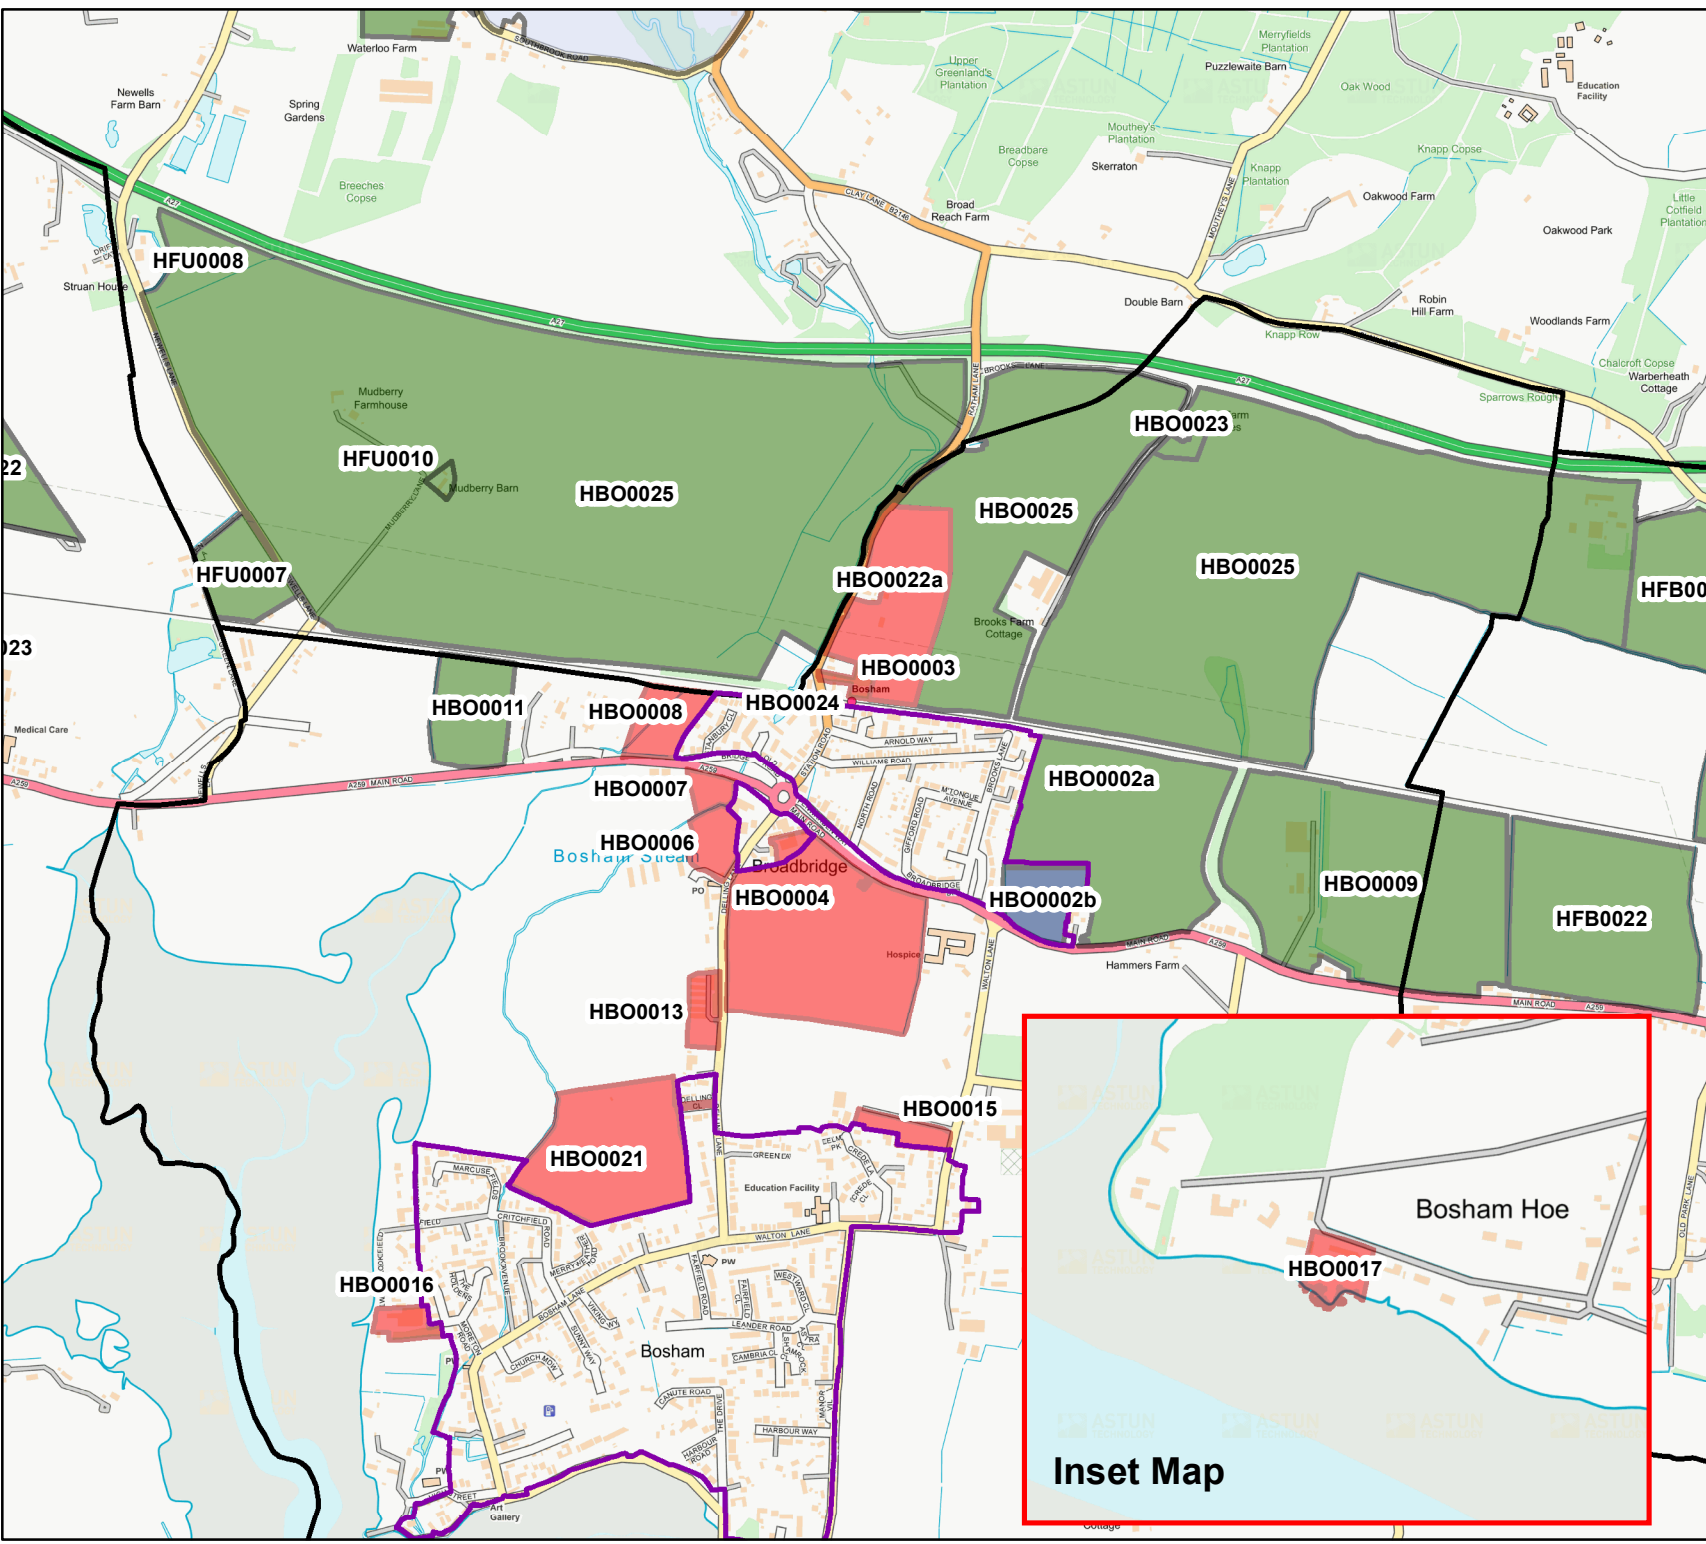

CHICHESTER DISTRICT COUNCIL

Bosham

Legend

- SDNP Boundary
- Settlement Boundary
- Parish boundary
- Developable
- Discounted
- Planning Permission/Under Construction
- Site Allocation
- Regeneration Area

Legend note: Please be aware that not all features from the legend may appear in this map, but may occur on other Chichester Local Plan HELAA maps.

Inset Map