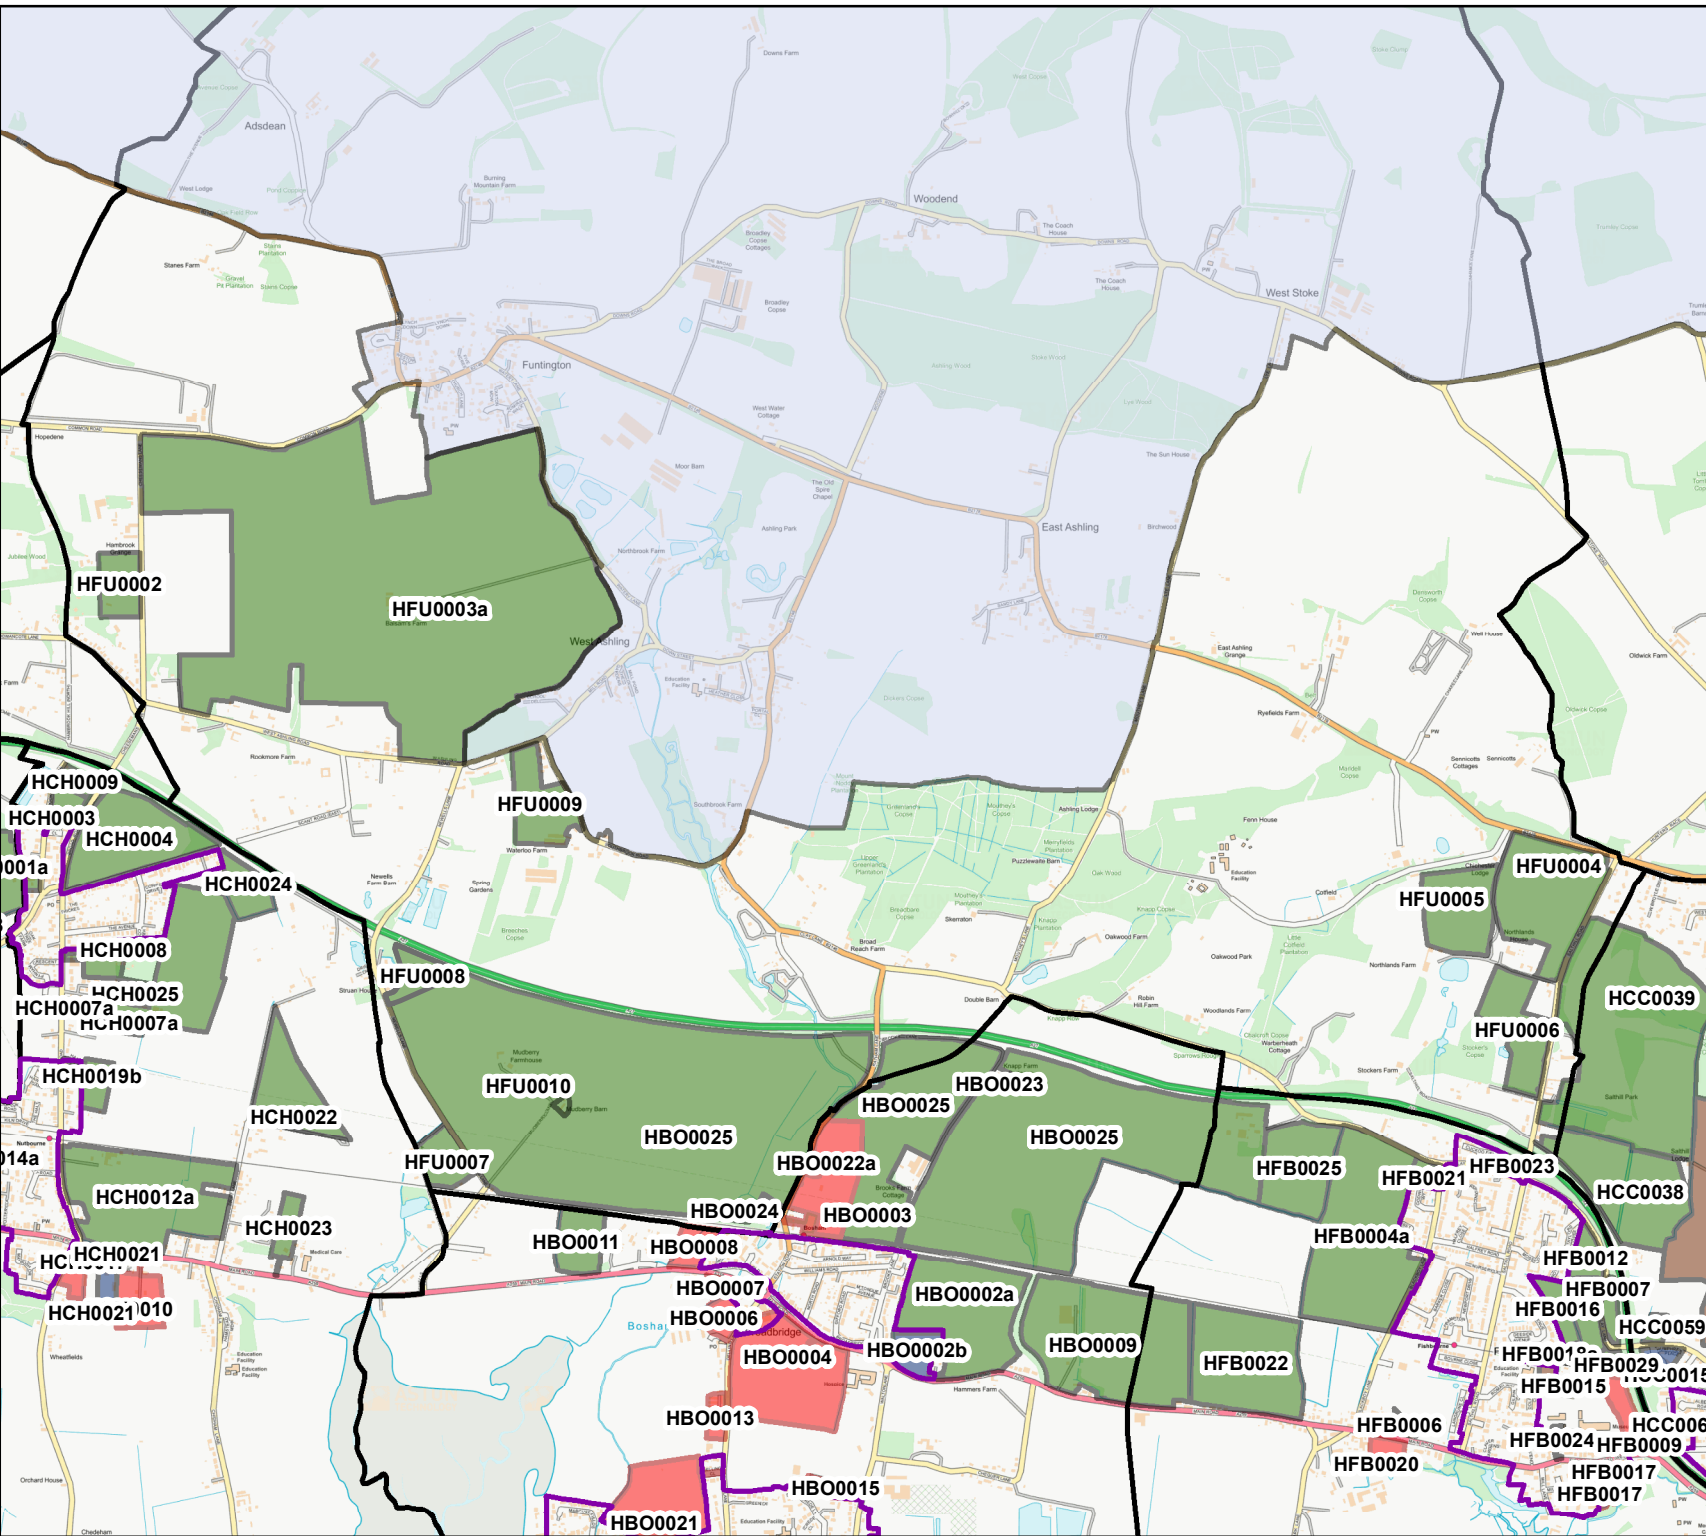

CHICHESTER DISTRICT COUNCIL

Funtington

Legend

- SDNP Boundary
- Settlement Boundary
- Parish boundary
- Developable
- Discounted
- Planning Permission/Under Construction
- Site Allocation
- Regeneration Area

Legend note: Please be aware that not all features from the legend may appear in this map, but may occur on other Chichester Local Plan HELAA maps.