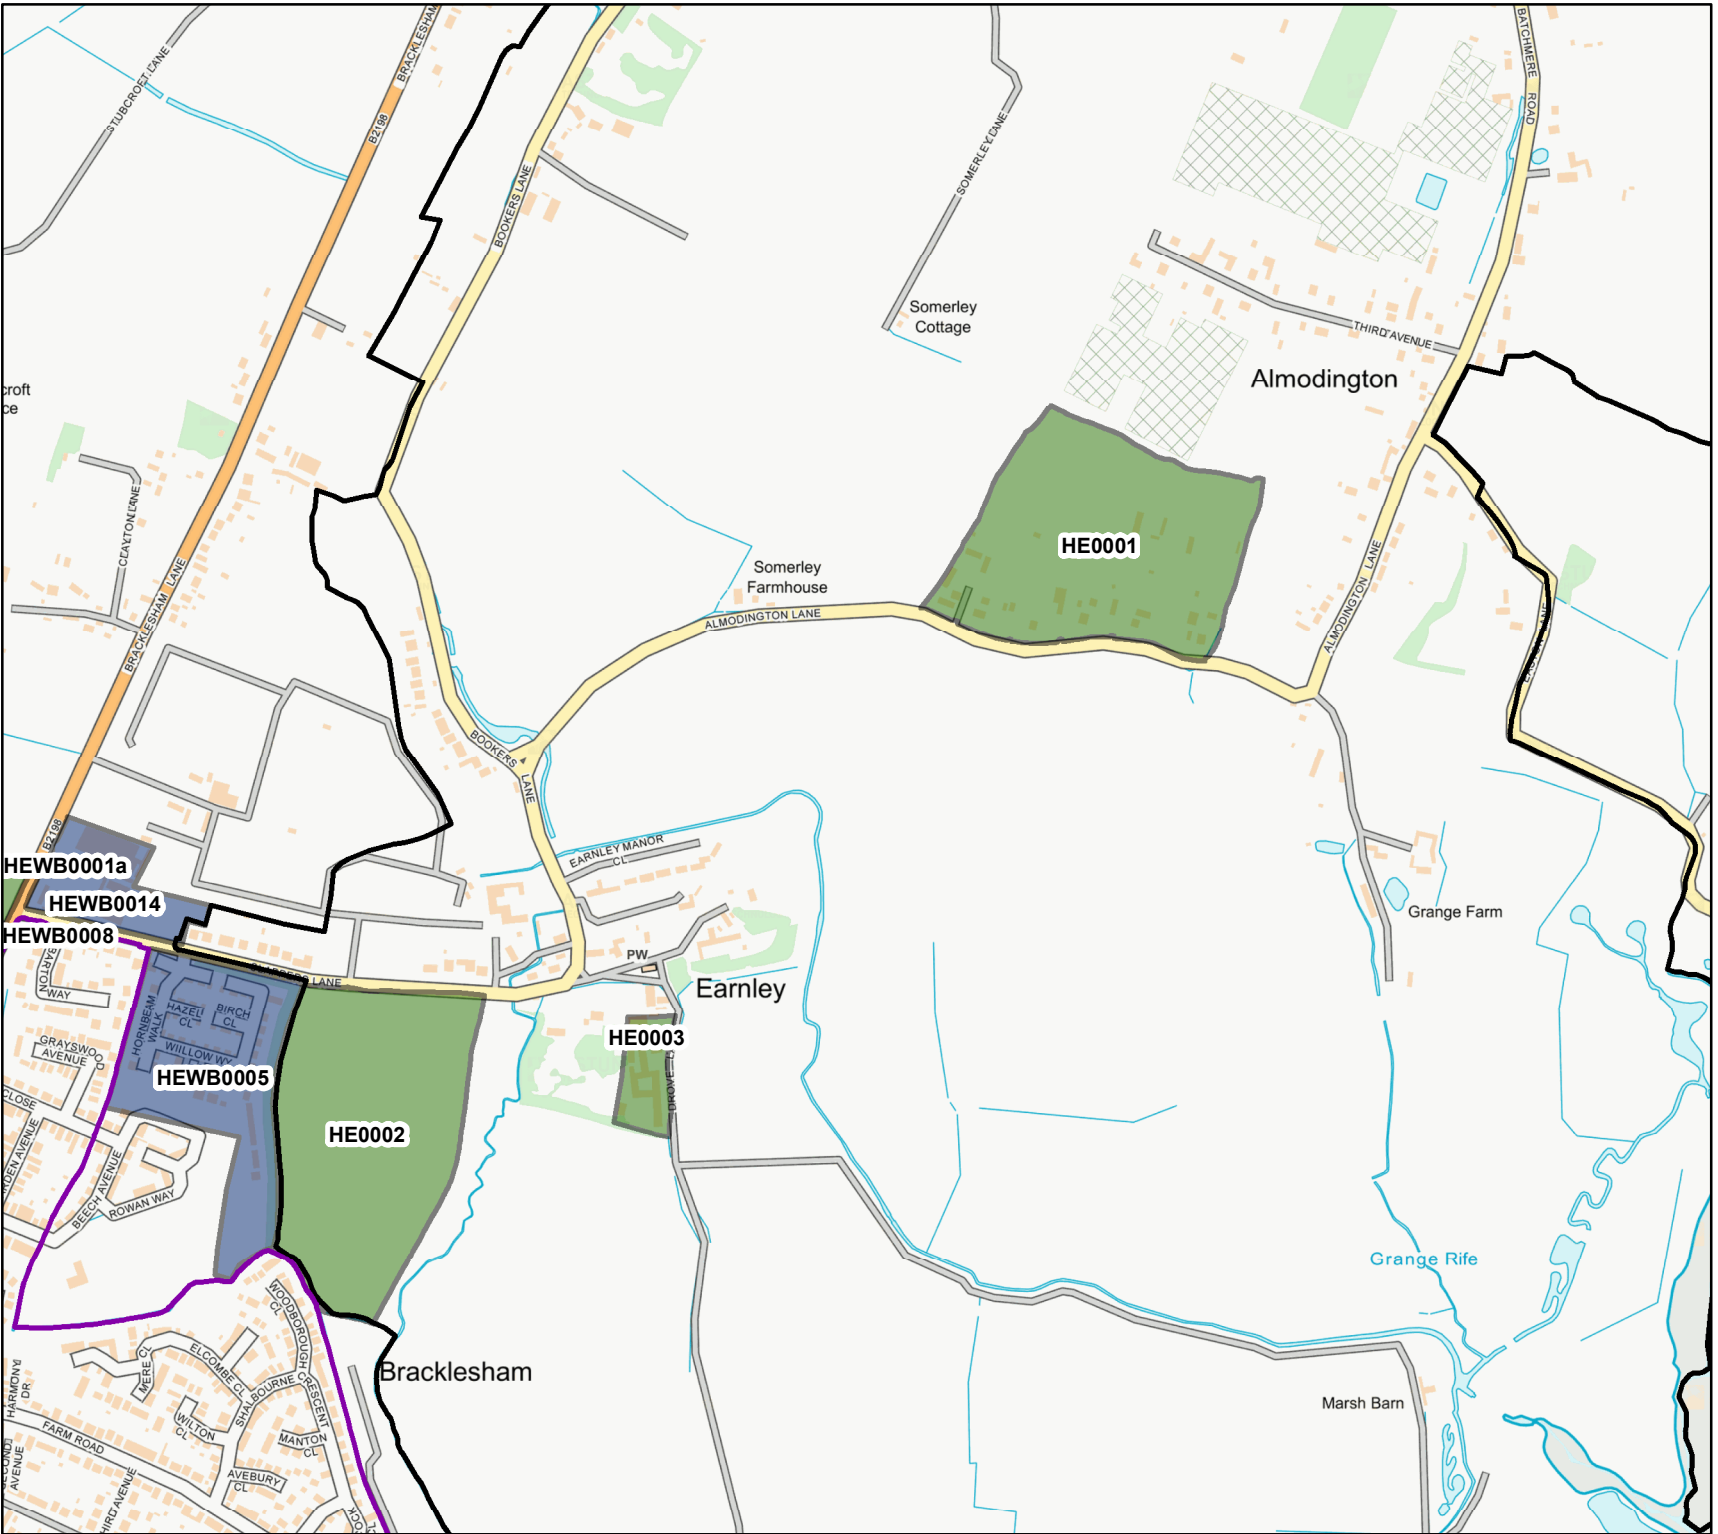

CHICHESTER DISTRICT COUNCIL

Earnley

Legend

- SDNP Boundary
- Settlement Boundary
- Parish boundary
- Developable
- Discounted
- Planning Permission/Under Construction
- Site Allocation
- Regeneration Area

Legend note: Please be aware that not all features from the legend may appear in this map, but may occur on other Chichester Local Plan HELAA maps.