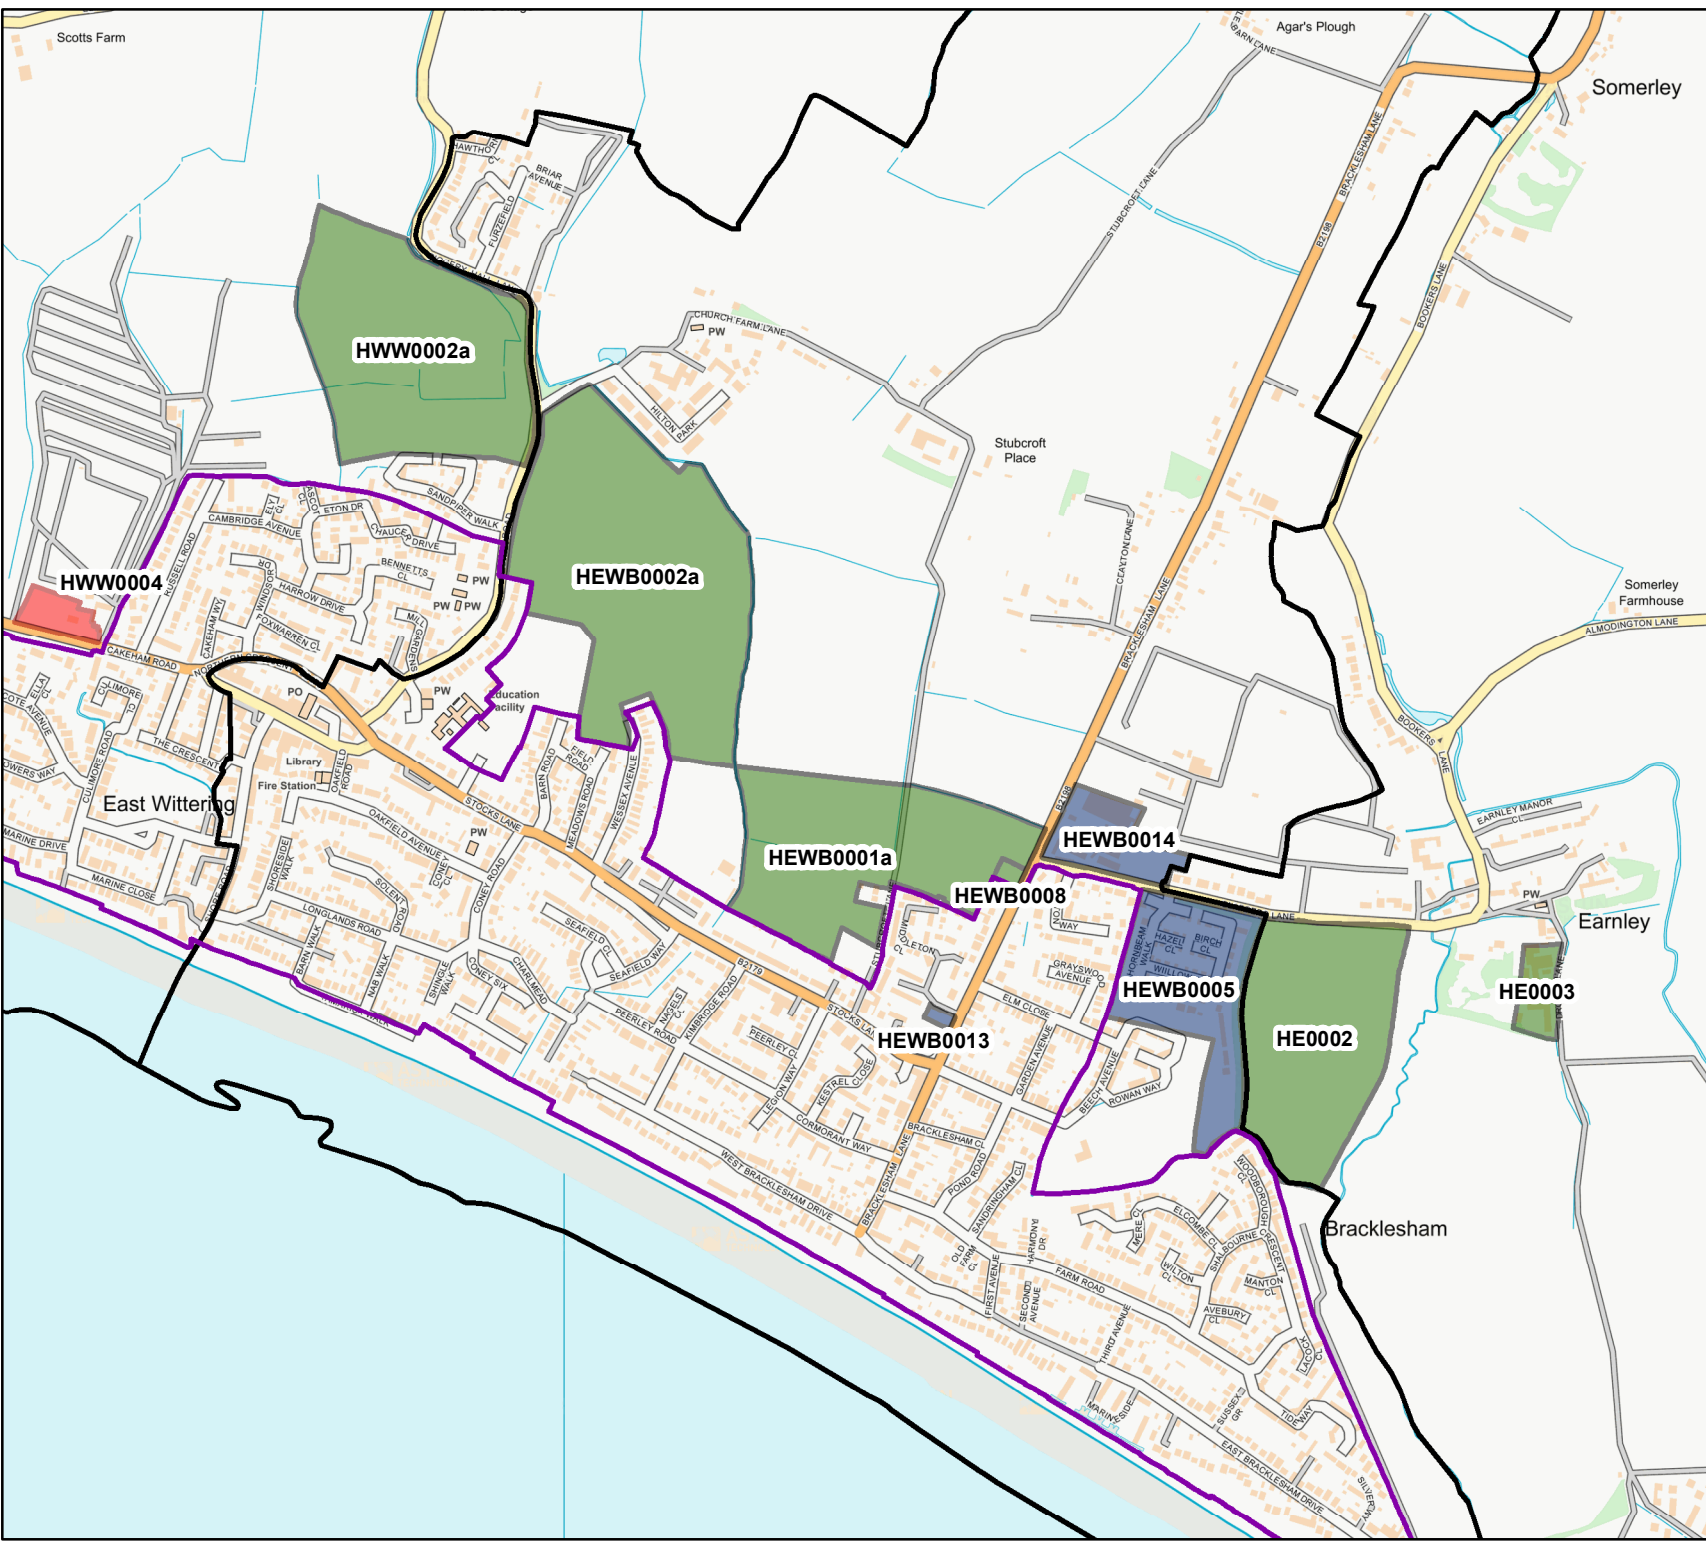

CHICHESTER DISTRICT COUNCIL

East Wittering & Bracklesham

Legend

- SDNP Boundary
- Settlement Boundary
- Parish boundary
- Developable
- Discounted
- Planning Permission/Under Construction
- Site Allocation
- Regeneration Area

Legend note: Please be aware that not all features from the legend may appear in this map, but may occur on other Chichester Local Plan HELAA maps.