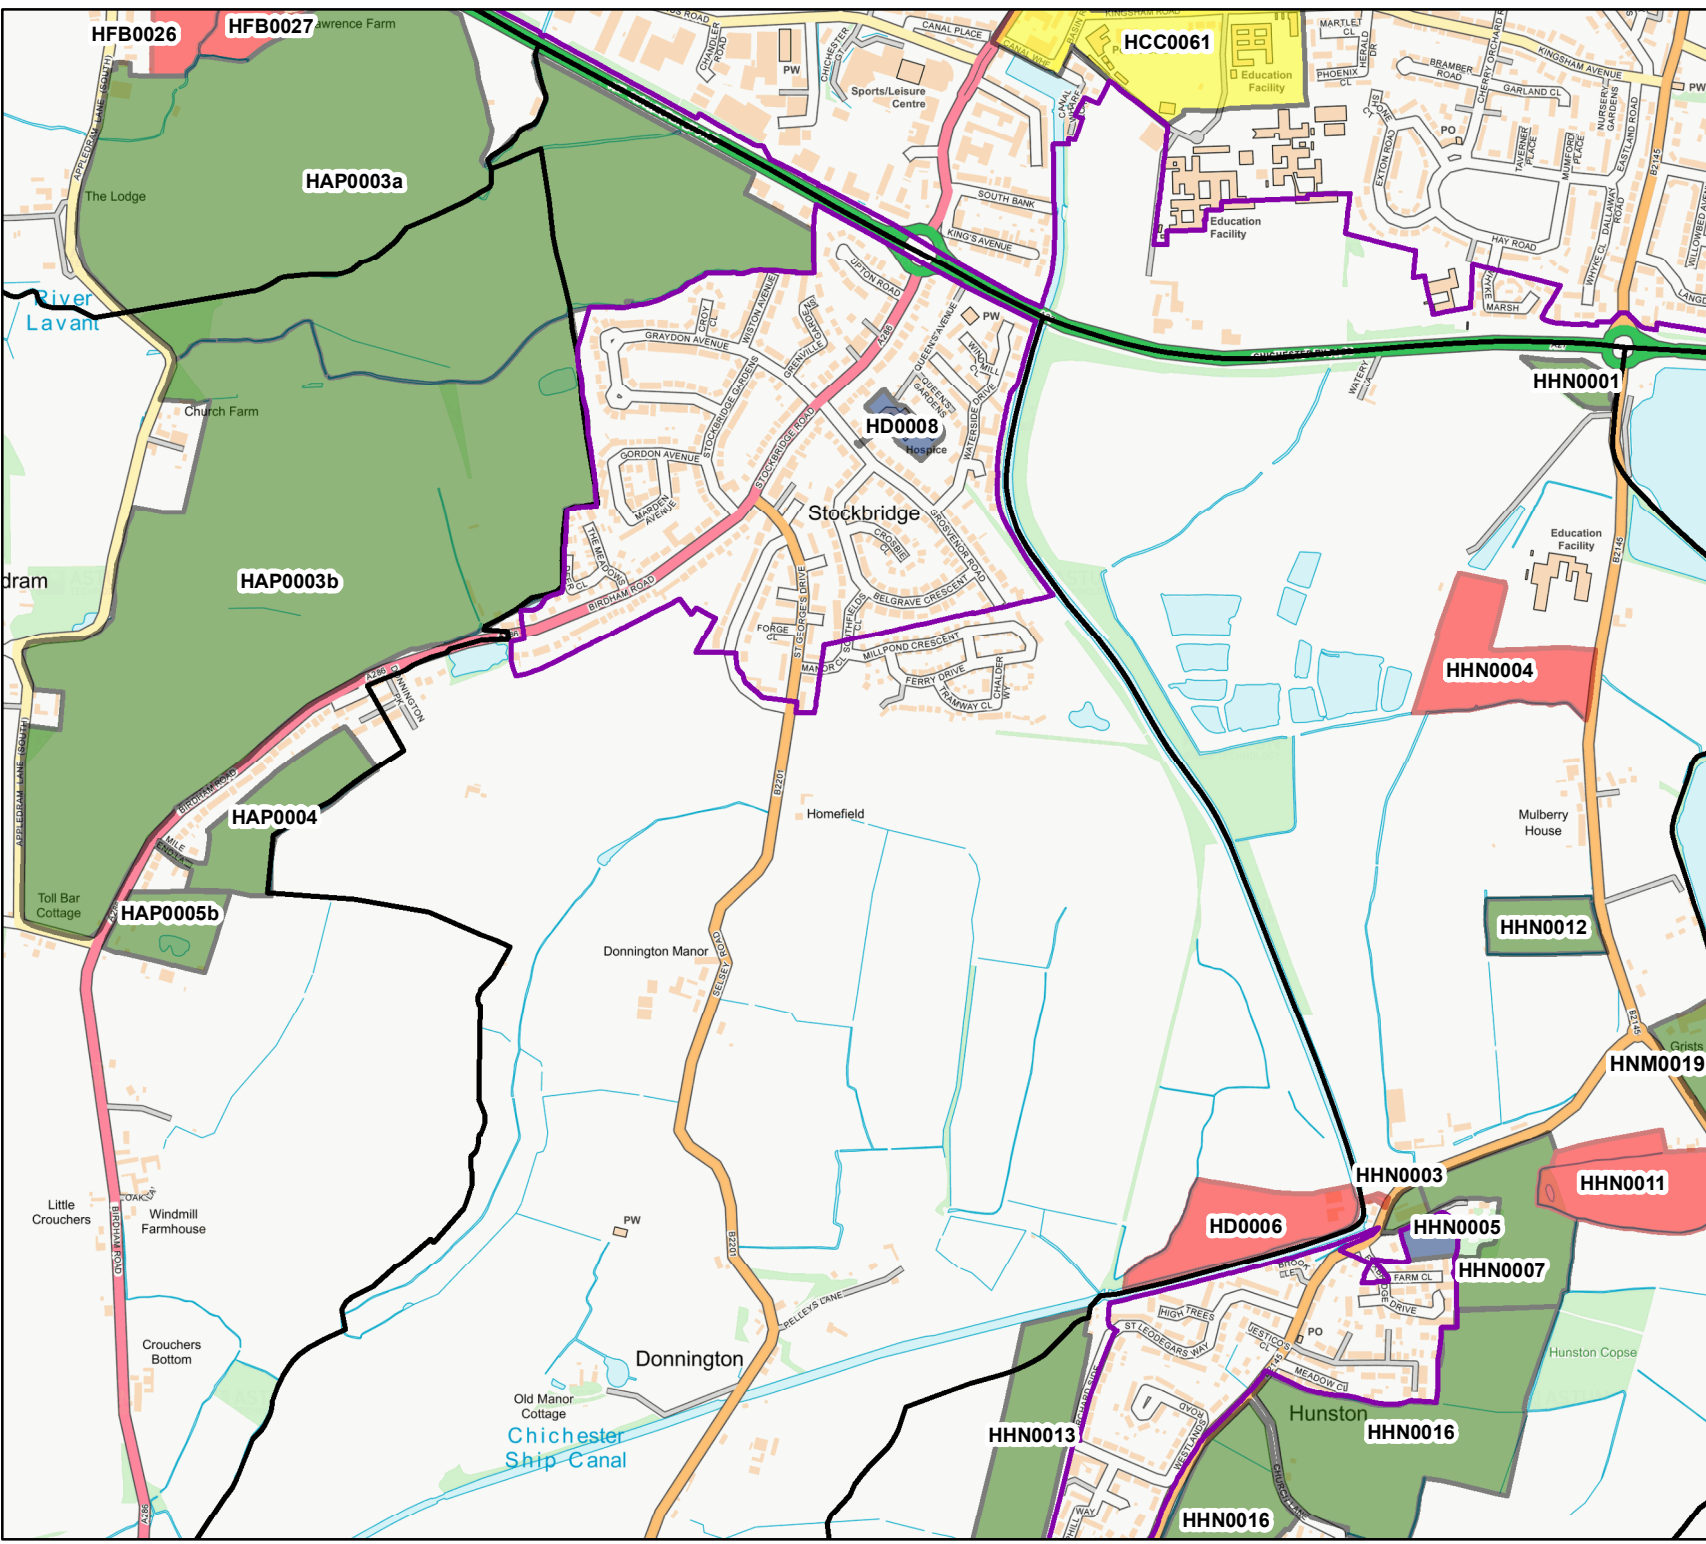

CHICHESTER DISTRICT COUNCIL

Donnington

Legend

- SDNP Boundary
- Settlement Boundary
- Parish boundary
- Developable
- Discounted
- Planning Permission/Under Construction
- Site Allocation
- Regeneration Area

Legend note: Please be aware that not all features from the legend may appear in this map, but may occur on other Chichester Local Plan HELAA maps.