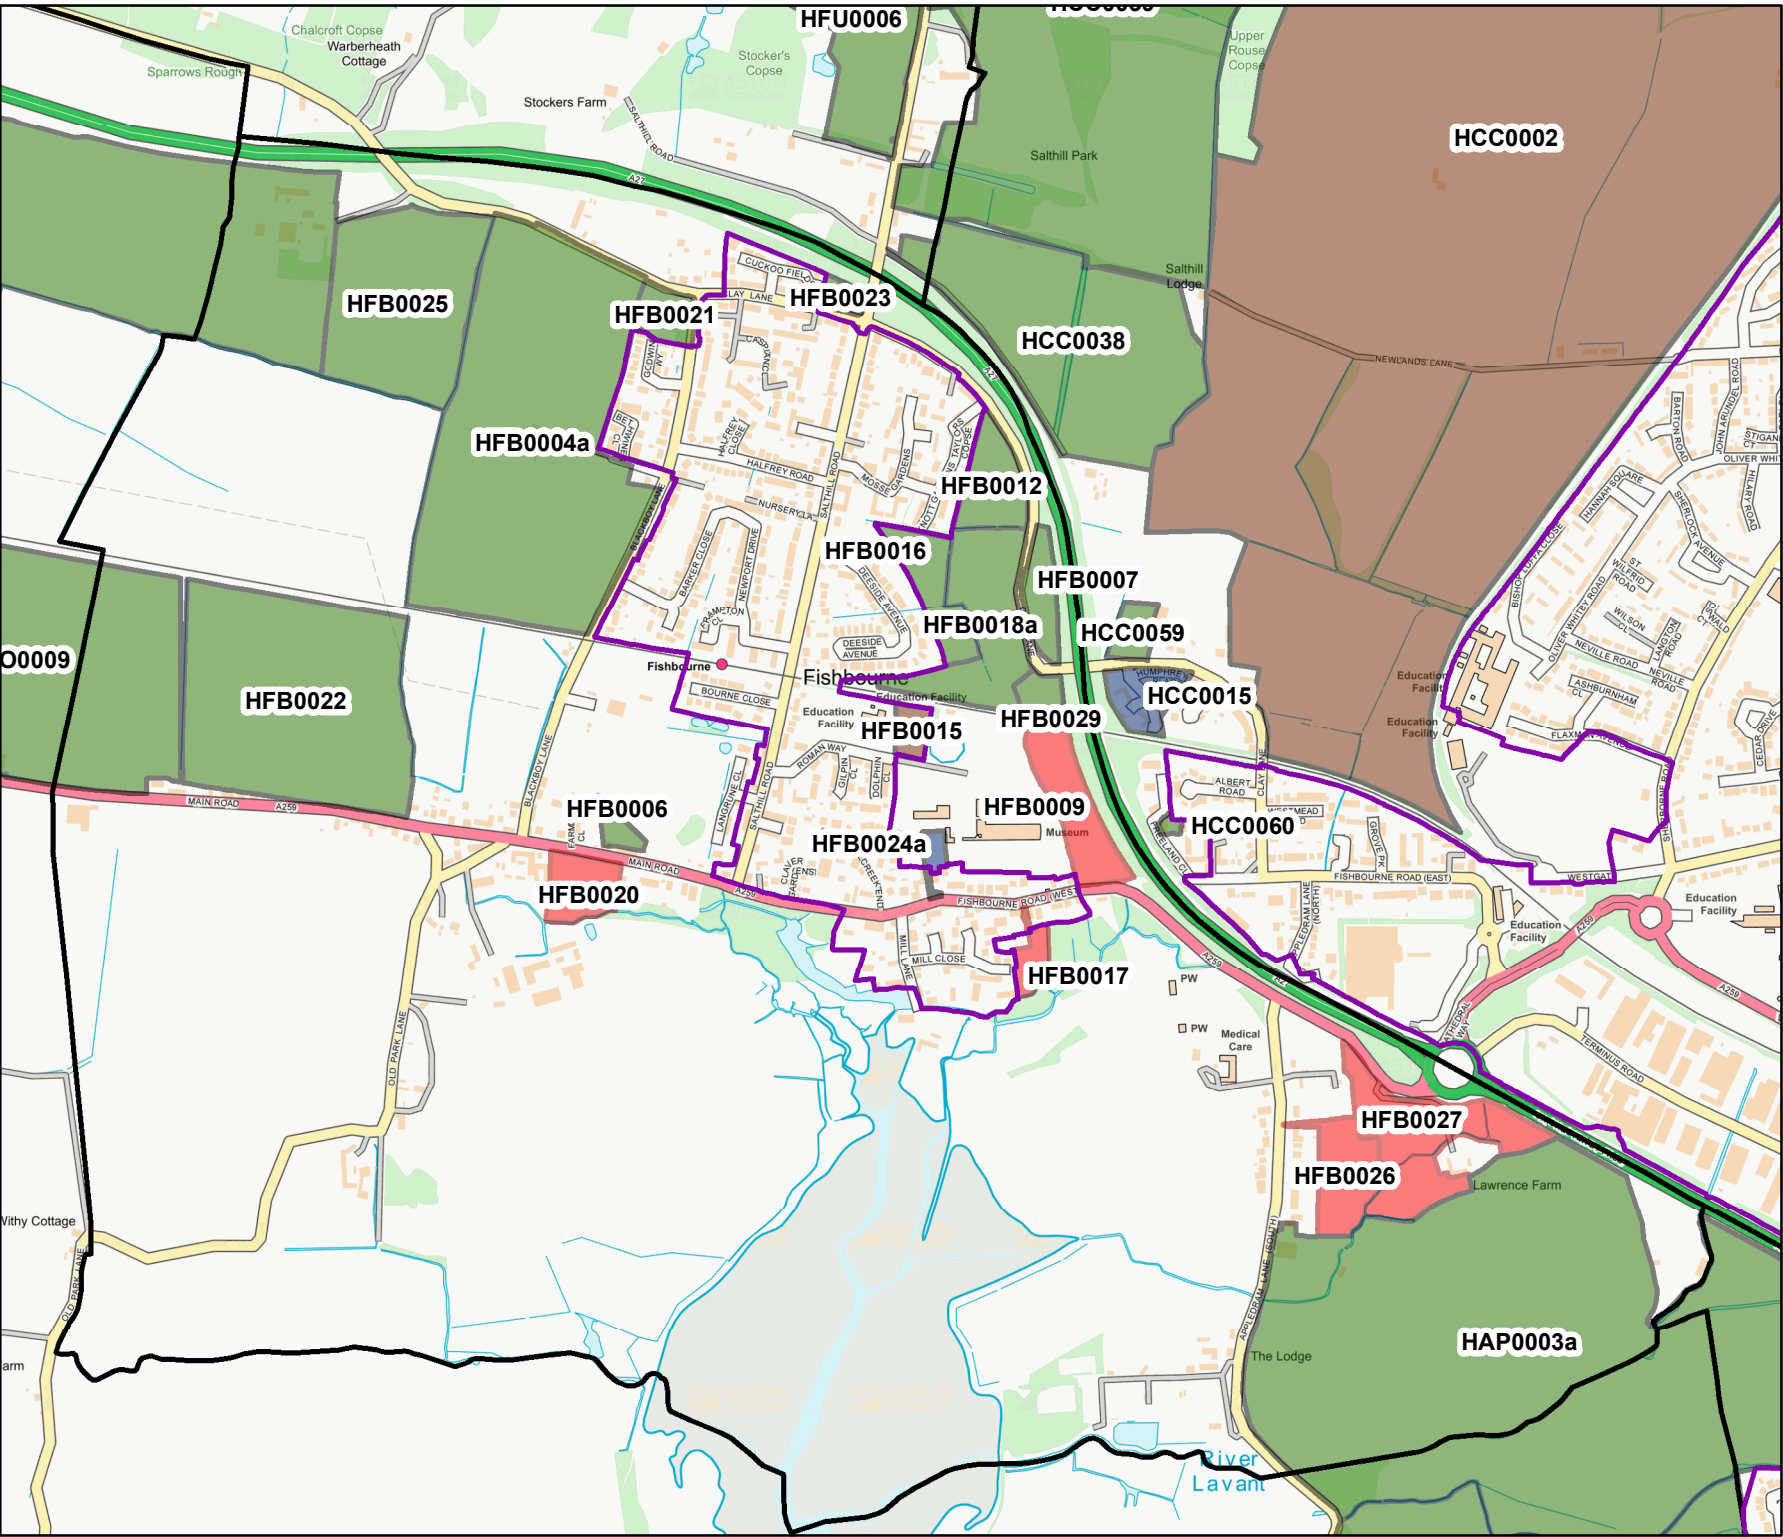

CHICHESTER DISTRICT COUNCIL

Fishbourne

Legend

- SDNP Boundary
- Settlement Boundary
- Parish boundary
- Developable
- Discounted
- Planning Permission/Under Construction
- Site Allocation
- Regeneration Area

Legend note: Please be aware that not all features from the legend may appear in this map, but may occur on other Chichester Local Plan HELAA maps.