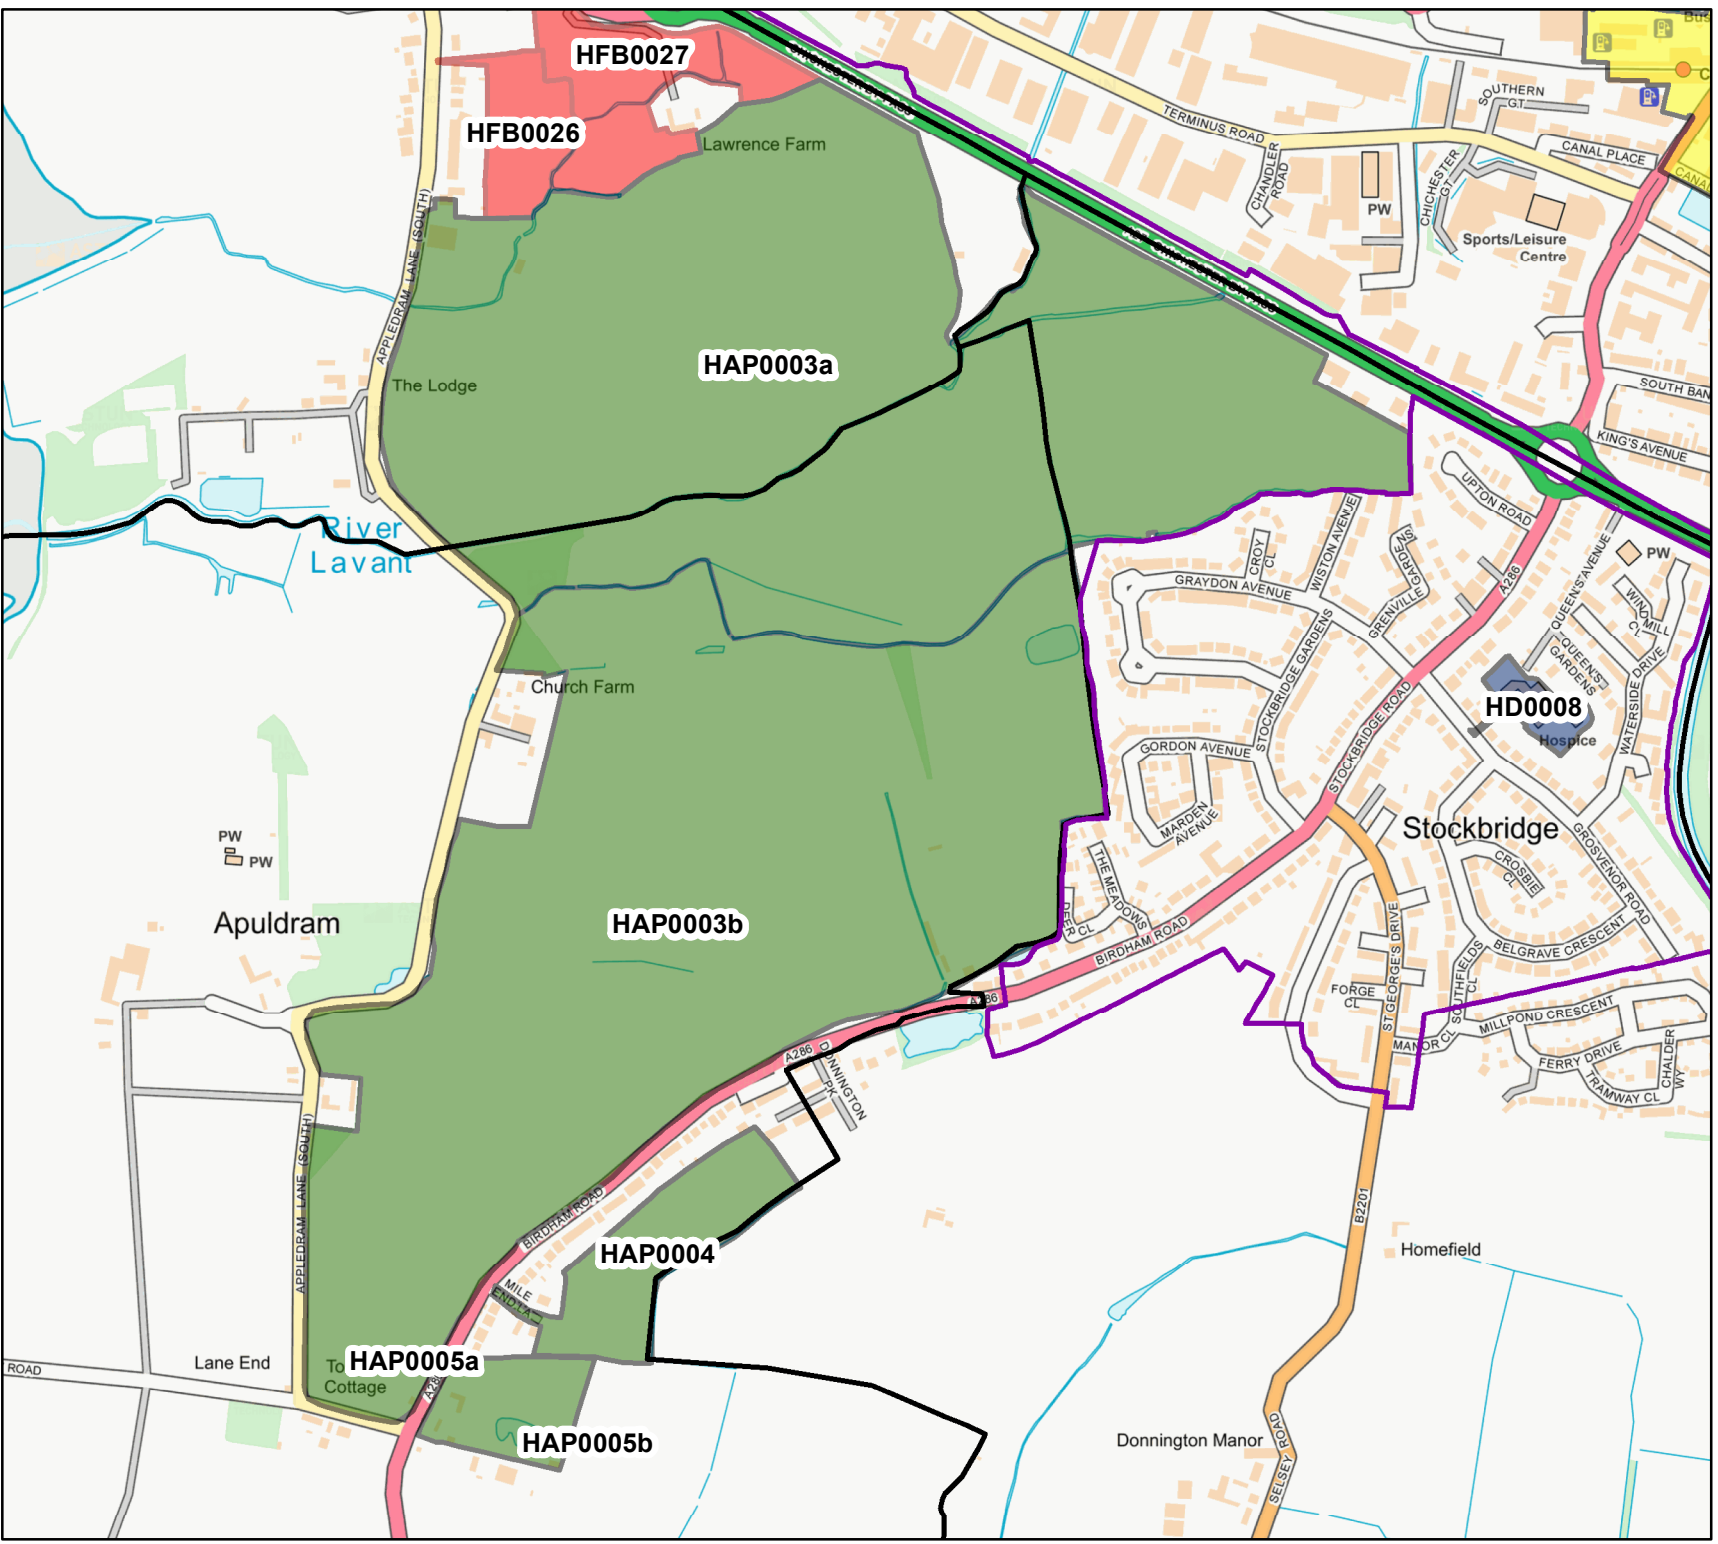

### Legend

-  SDNP Boundary
-  Settlement Boundary
-  Parish boundary
-  Developable
-  Discounted
-  Planning Permission/Under Construction
-  Site Allocation
-  Regeneration Area

Legend note: Please be aware that not all features from the legend may appear in this map, but may occur on other Chichester Local Plan HELAA maps.