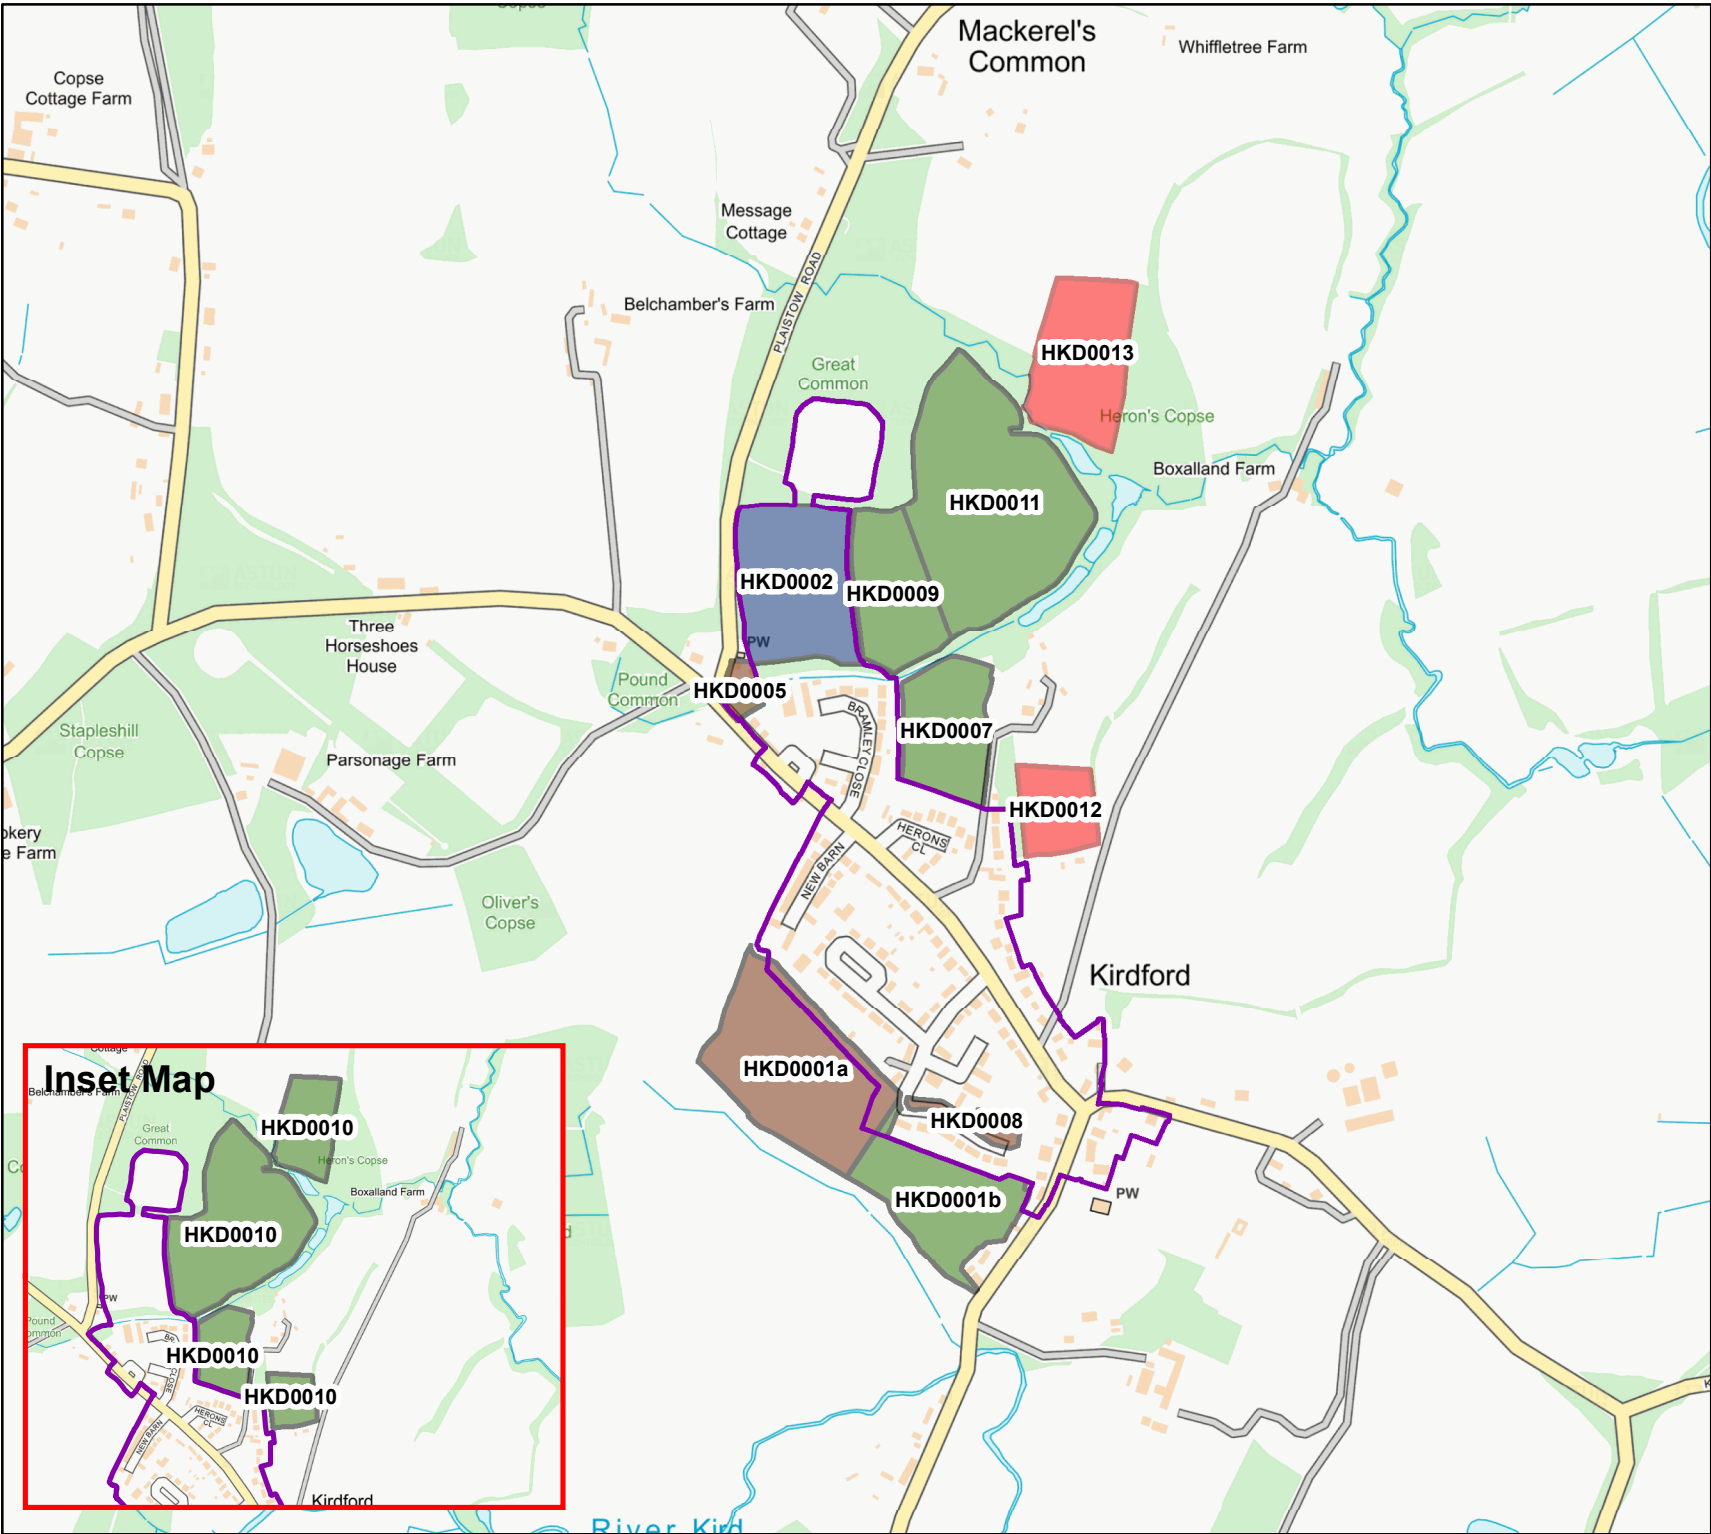

CHICHESTER DISTRICT COUNCIL

Kirdford

Legend

- SDNP Boundary
- Settlement Boundary
- Parish boundary
- Developable
- Discounted
- Planning Permission/Under Construction
- Site Allocation
- Regeneration Area

Legend note: Please be aware that not all features from the legend may appear in this map, but may occur on other Chichester Local Plan HELAA maps.