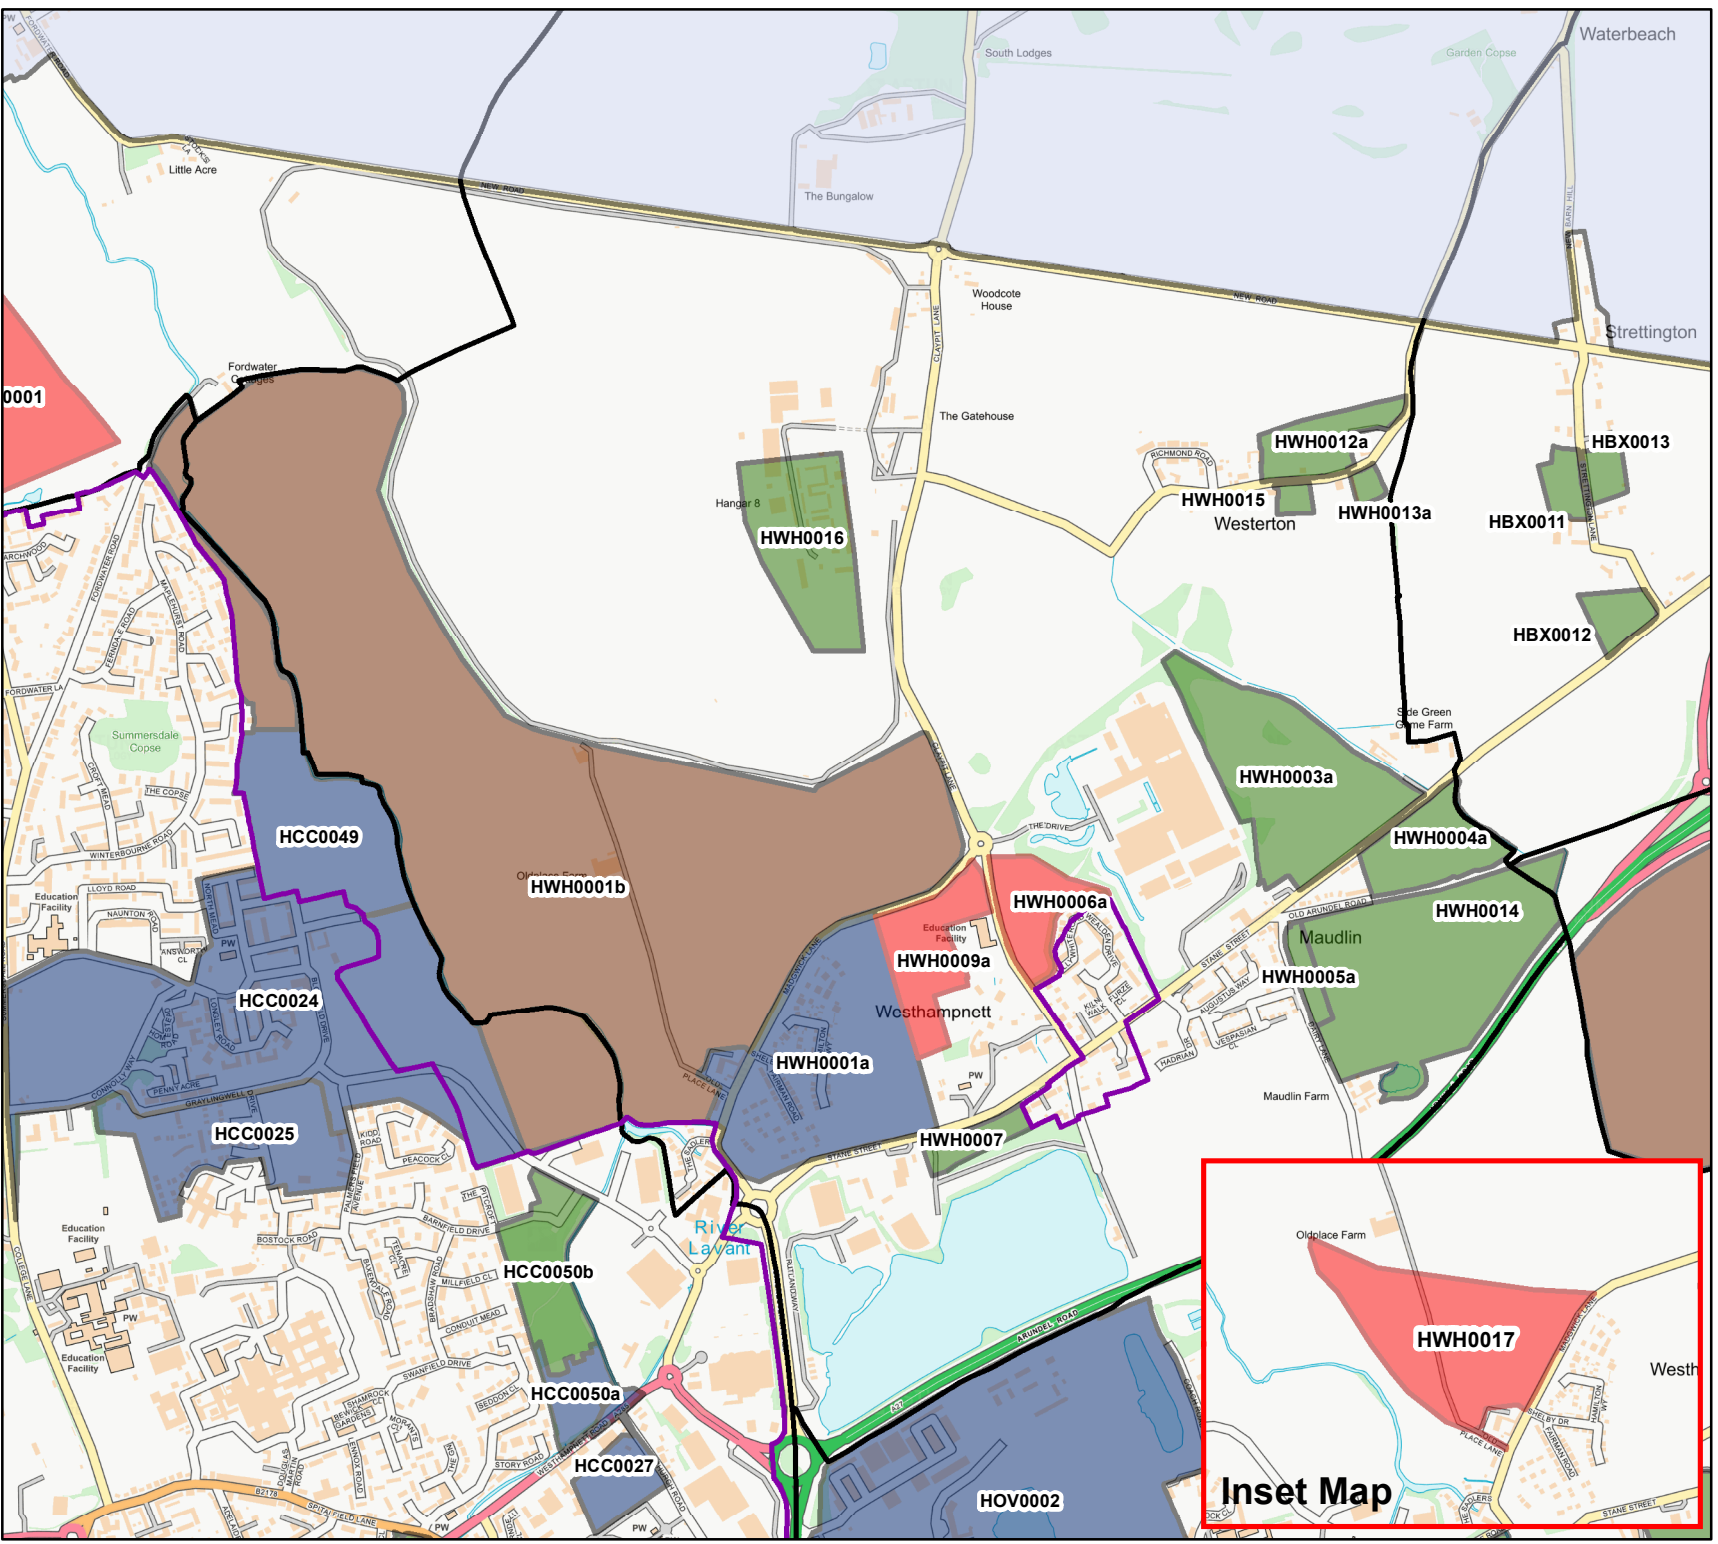

CHICHESTER DISTRICT COUNCIL

Westhampnett

Legend

- SDNP Boundary
- Settlement boundary
- Parish boundary
- Developable
- Discounted
- Planning Permission/Under Construction
- Site Allocation
- Regeneration Area

Legend note: Please be aware that not all features from the legend may appear in this map, but may occur on other Chichester Local Plan HELAA maps.

Inset Map