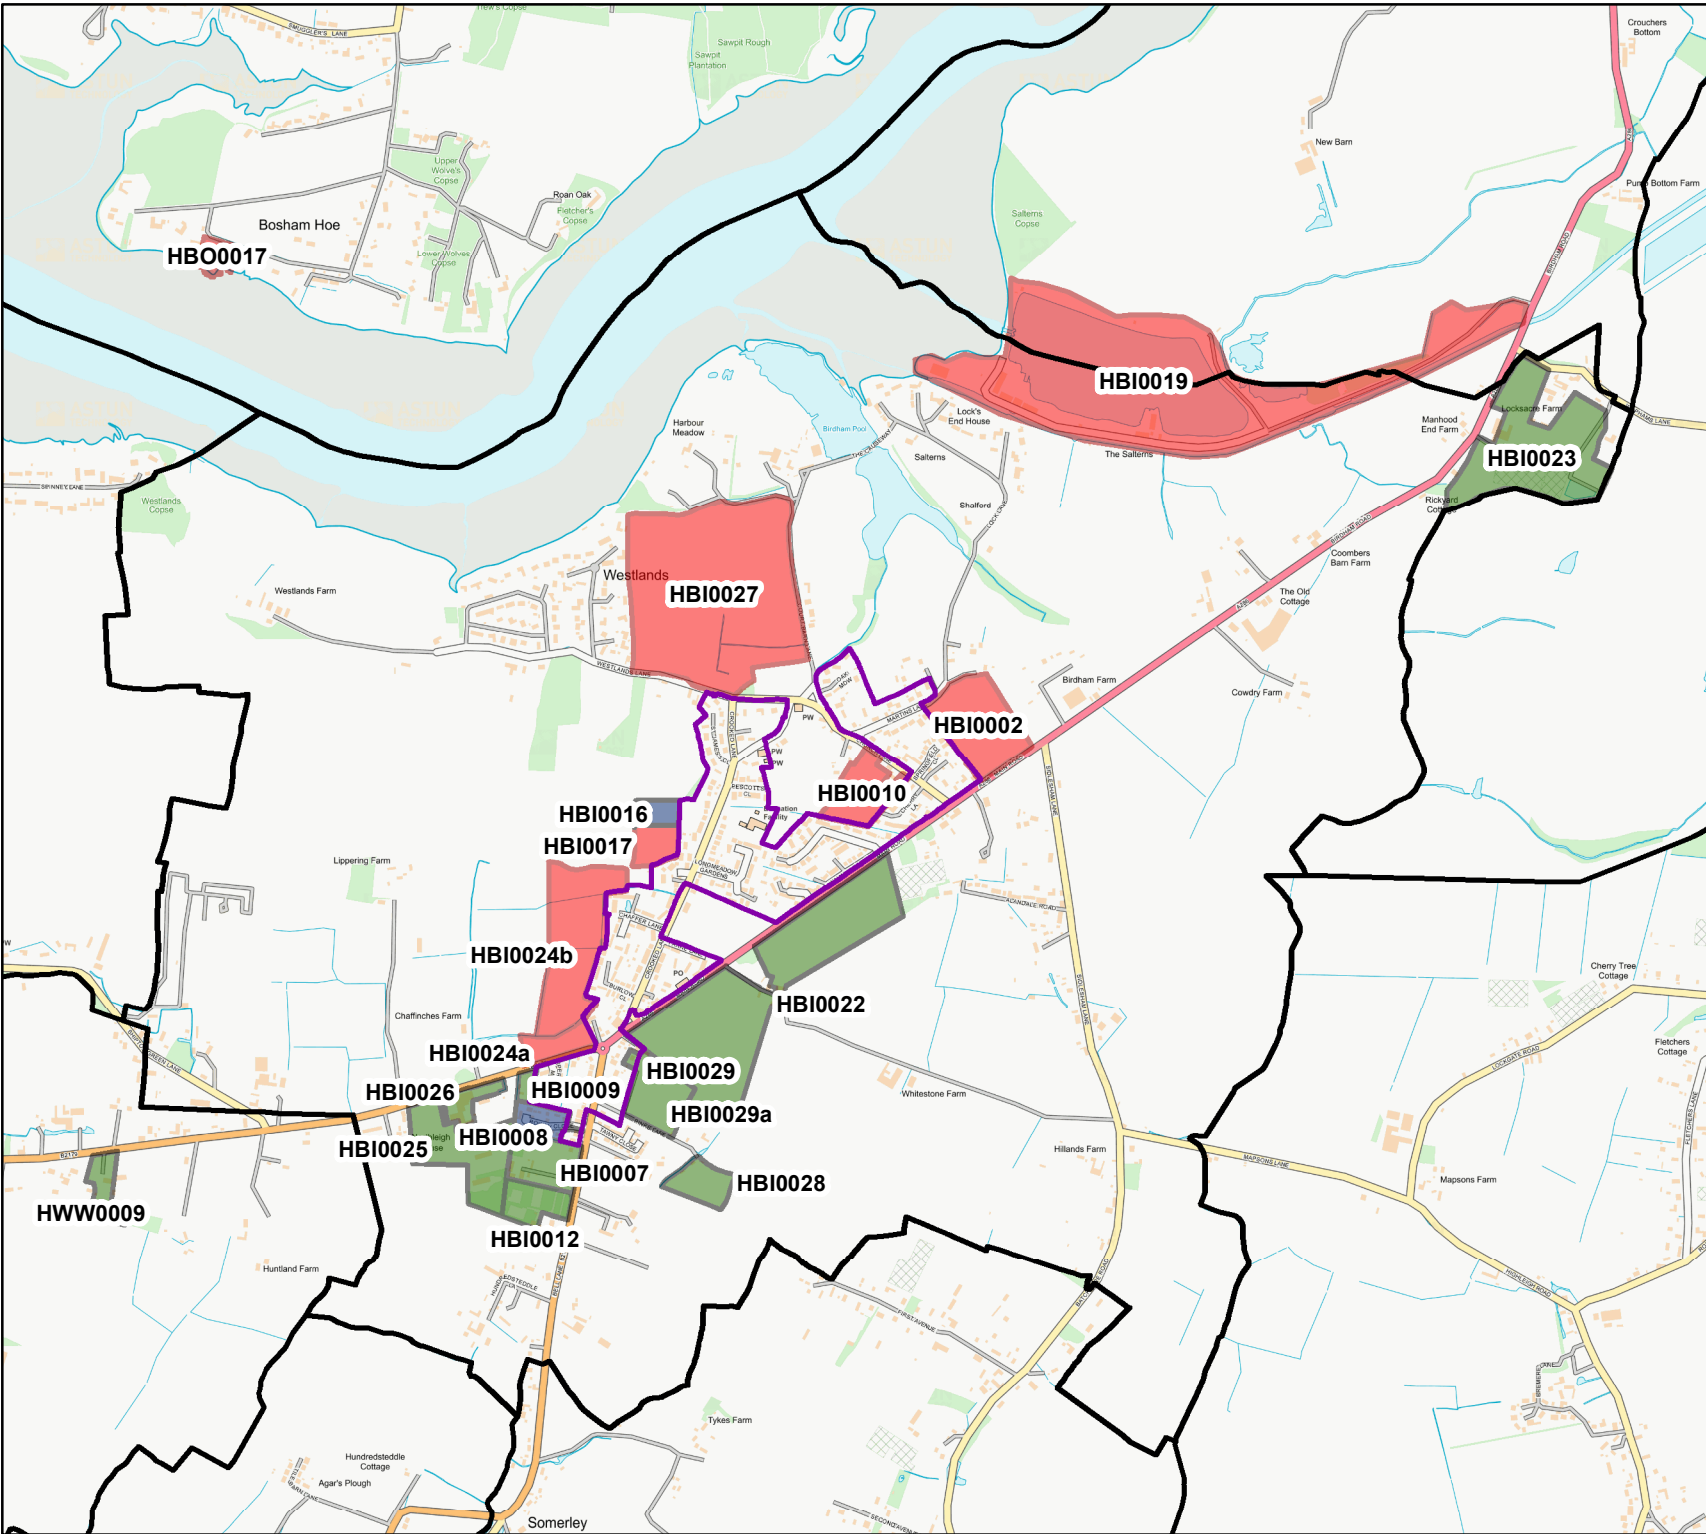

CHICHESTER DISTRICT COUNCIL

Birdham

Legend

- SDNP Boundary
- Settlement Boundary
- Parish boundary
- Developable
- Discounted
- Planning Permission/Under Construction
- Site Allocation
- Regeneration Area

Legend note: Please be aware that not all features from the legend may appear in this map, but may occur on other Chichester Local Plan HELAA maps.