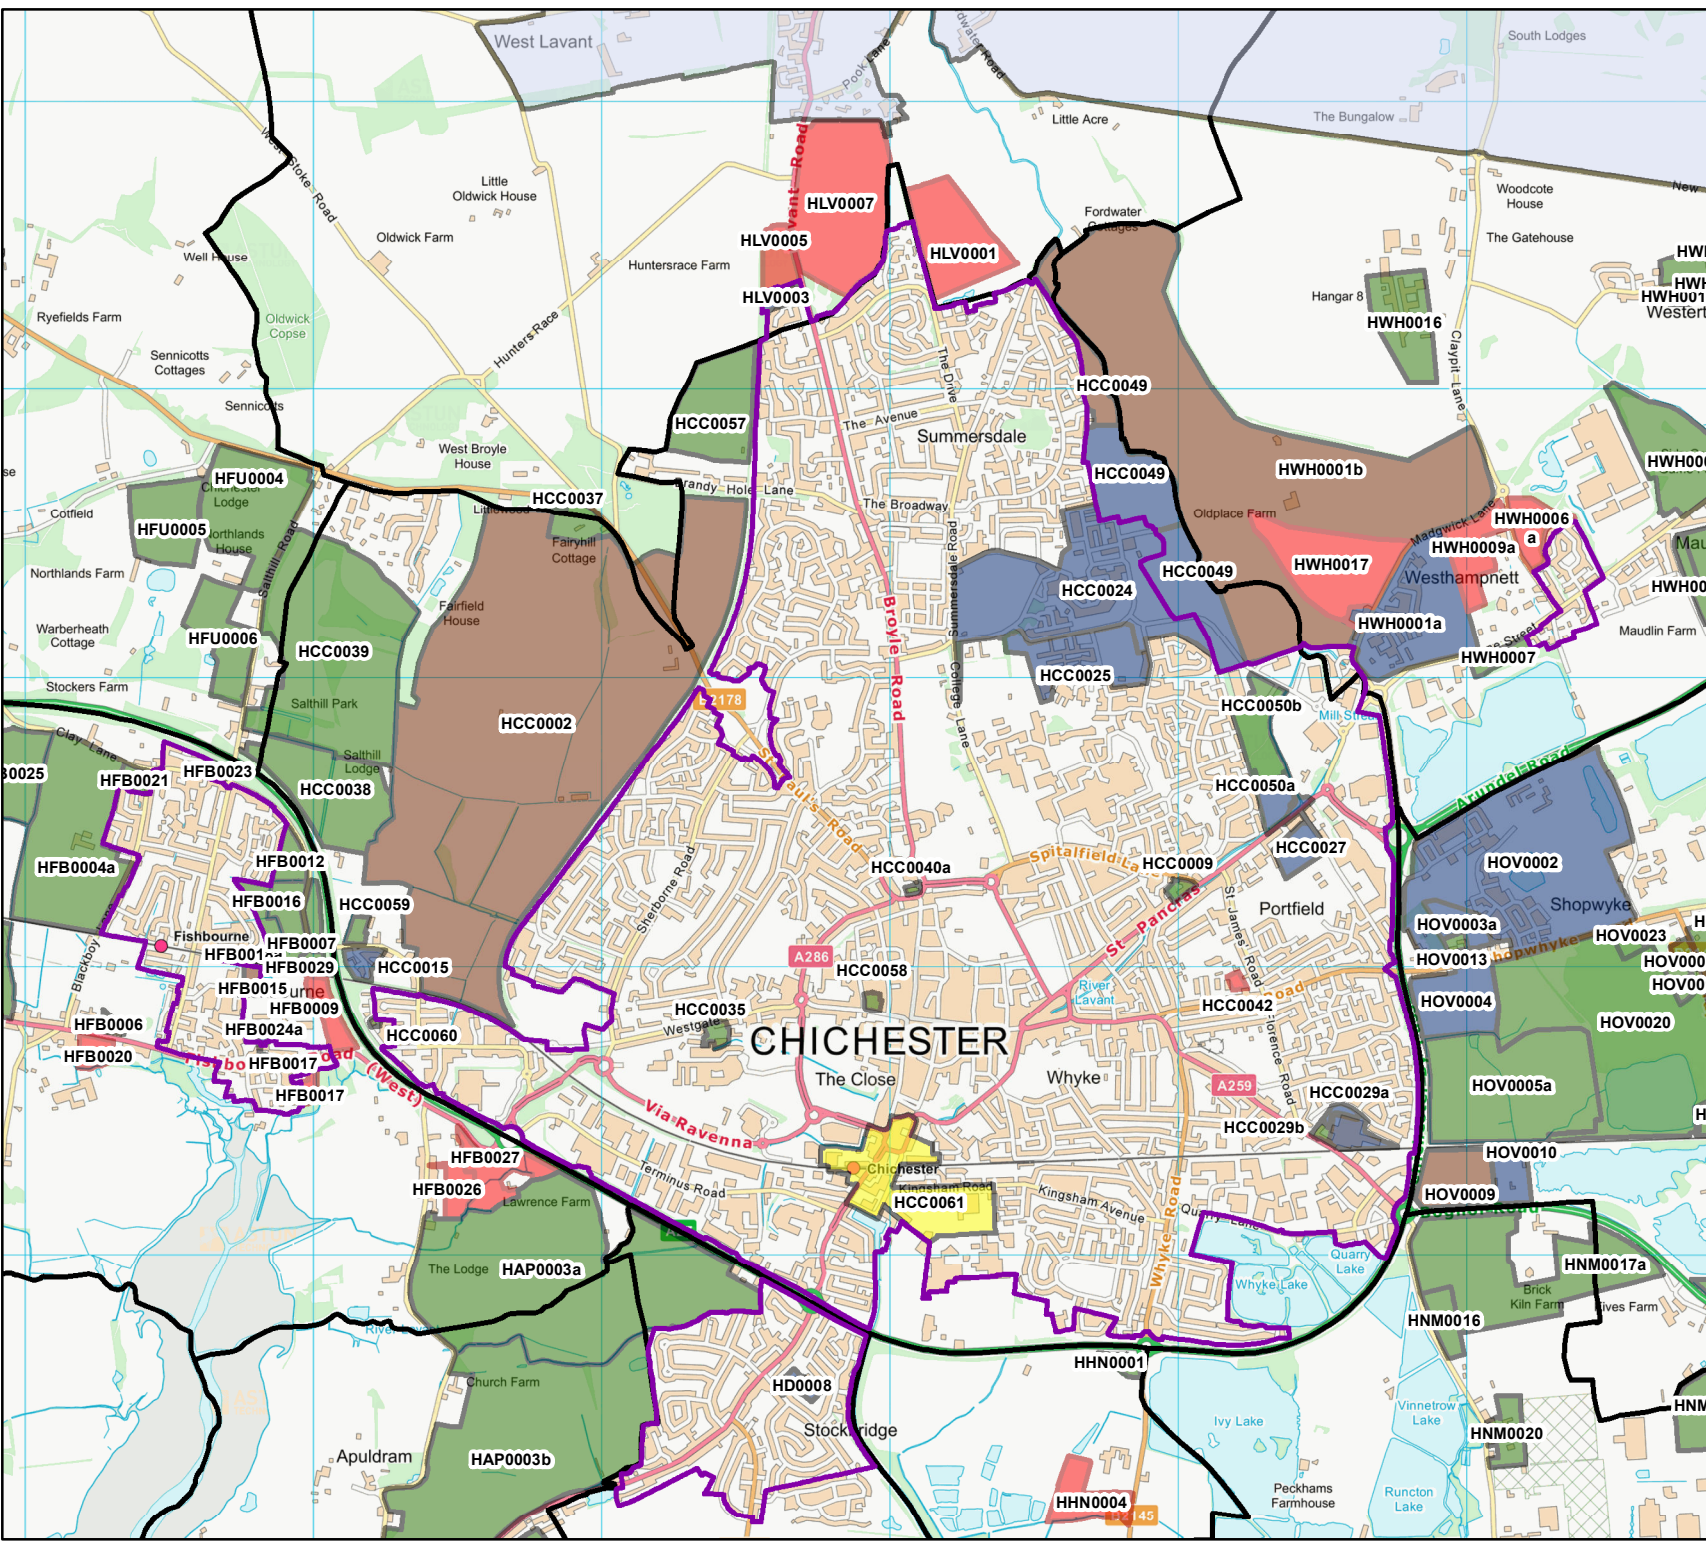

CHICHESTER DISTRICT COUNCIL

Chichester city

Legend

- SDNP Boundary
- Settlement Boundary
- Parish boundary
- Developable
- Discounted
- Planning Permission/Under Construction
- Site Allocation
- Regeneration Area

Legend note: Please be aware that not all features from the legend may appear in this map, but may occur on other Chichester Local Plan HELAA maps.